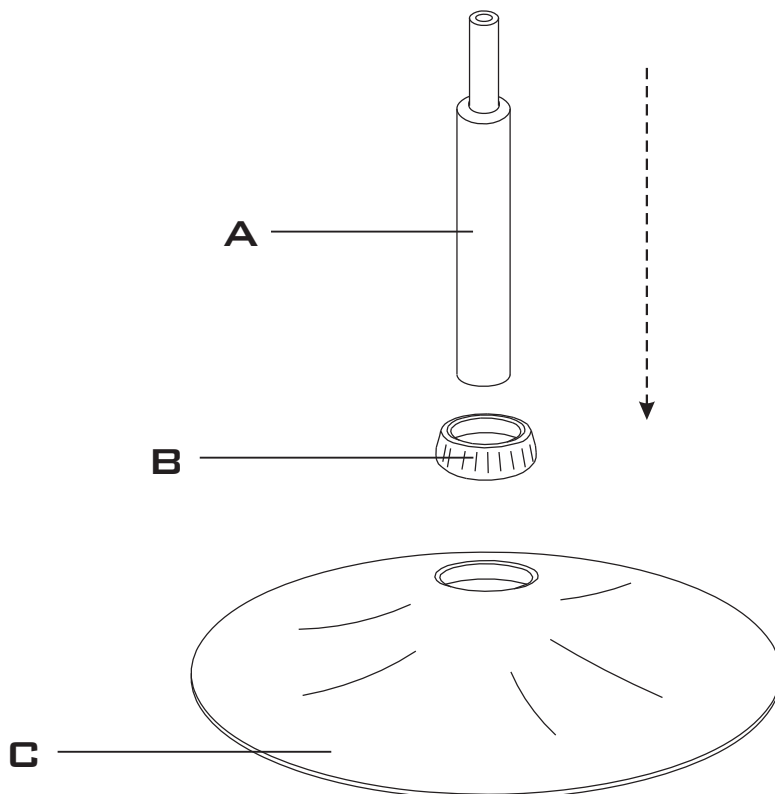

# Grace dining chair

---

---

1

---

2

F x 4  M6\*16 L x 1 

G x 4  M6\*18