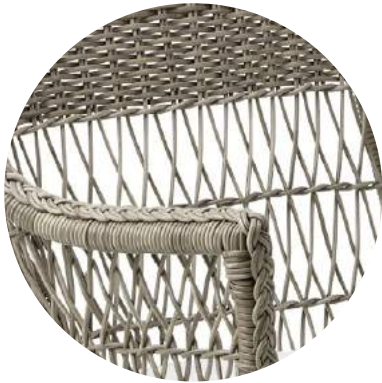

PRODUCT INFORMATION

Georgia Garden is made of strong and maintenance-free synthetic fibers in vintage white, antique or chestnut colour woven on aluminium frames.

COLOUR CODE T = ANTIQUE