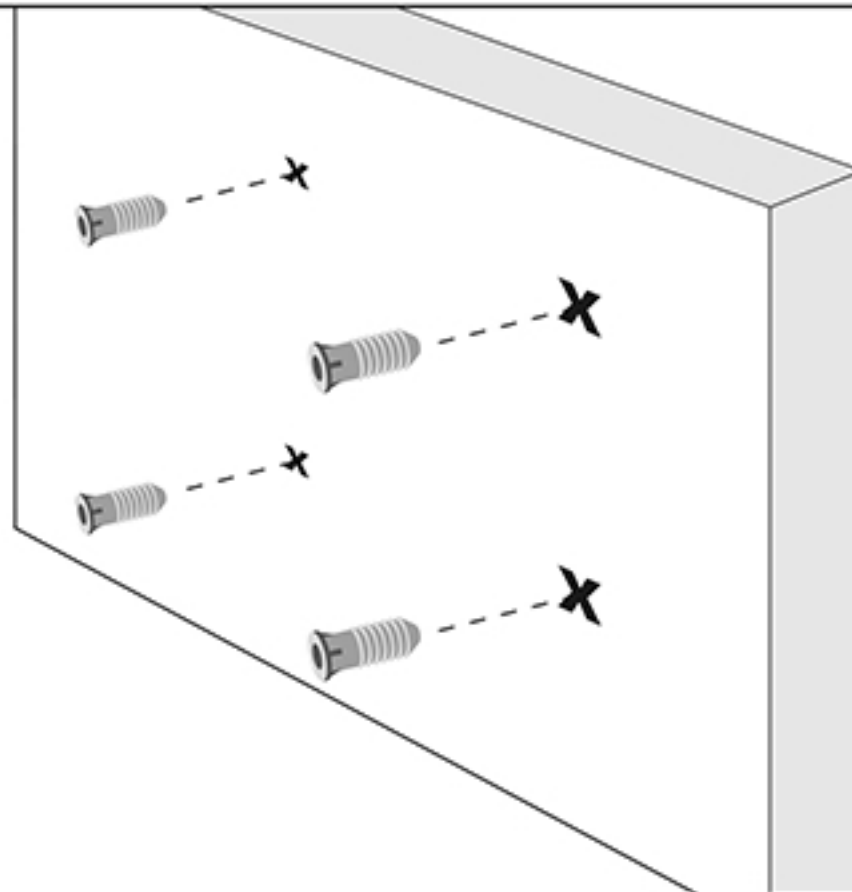

Wall Shelf Black Frame with 2 Natural Wood Shelves

4291020

STEP - 1

STEP - 2

PART LIST

PART NO.	PART PHOTOGRAPH	PART NAME	QUANTITY
a			2
b			2

ASSEMBLING TOOLS

1			
2			
3			