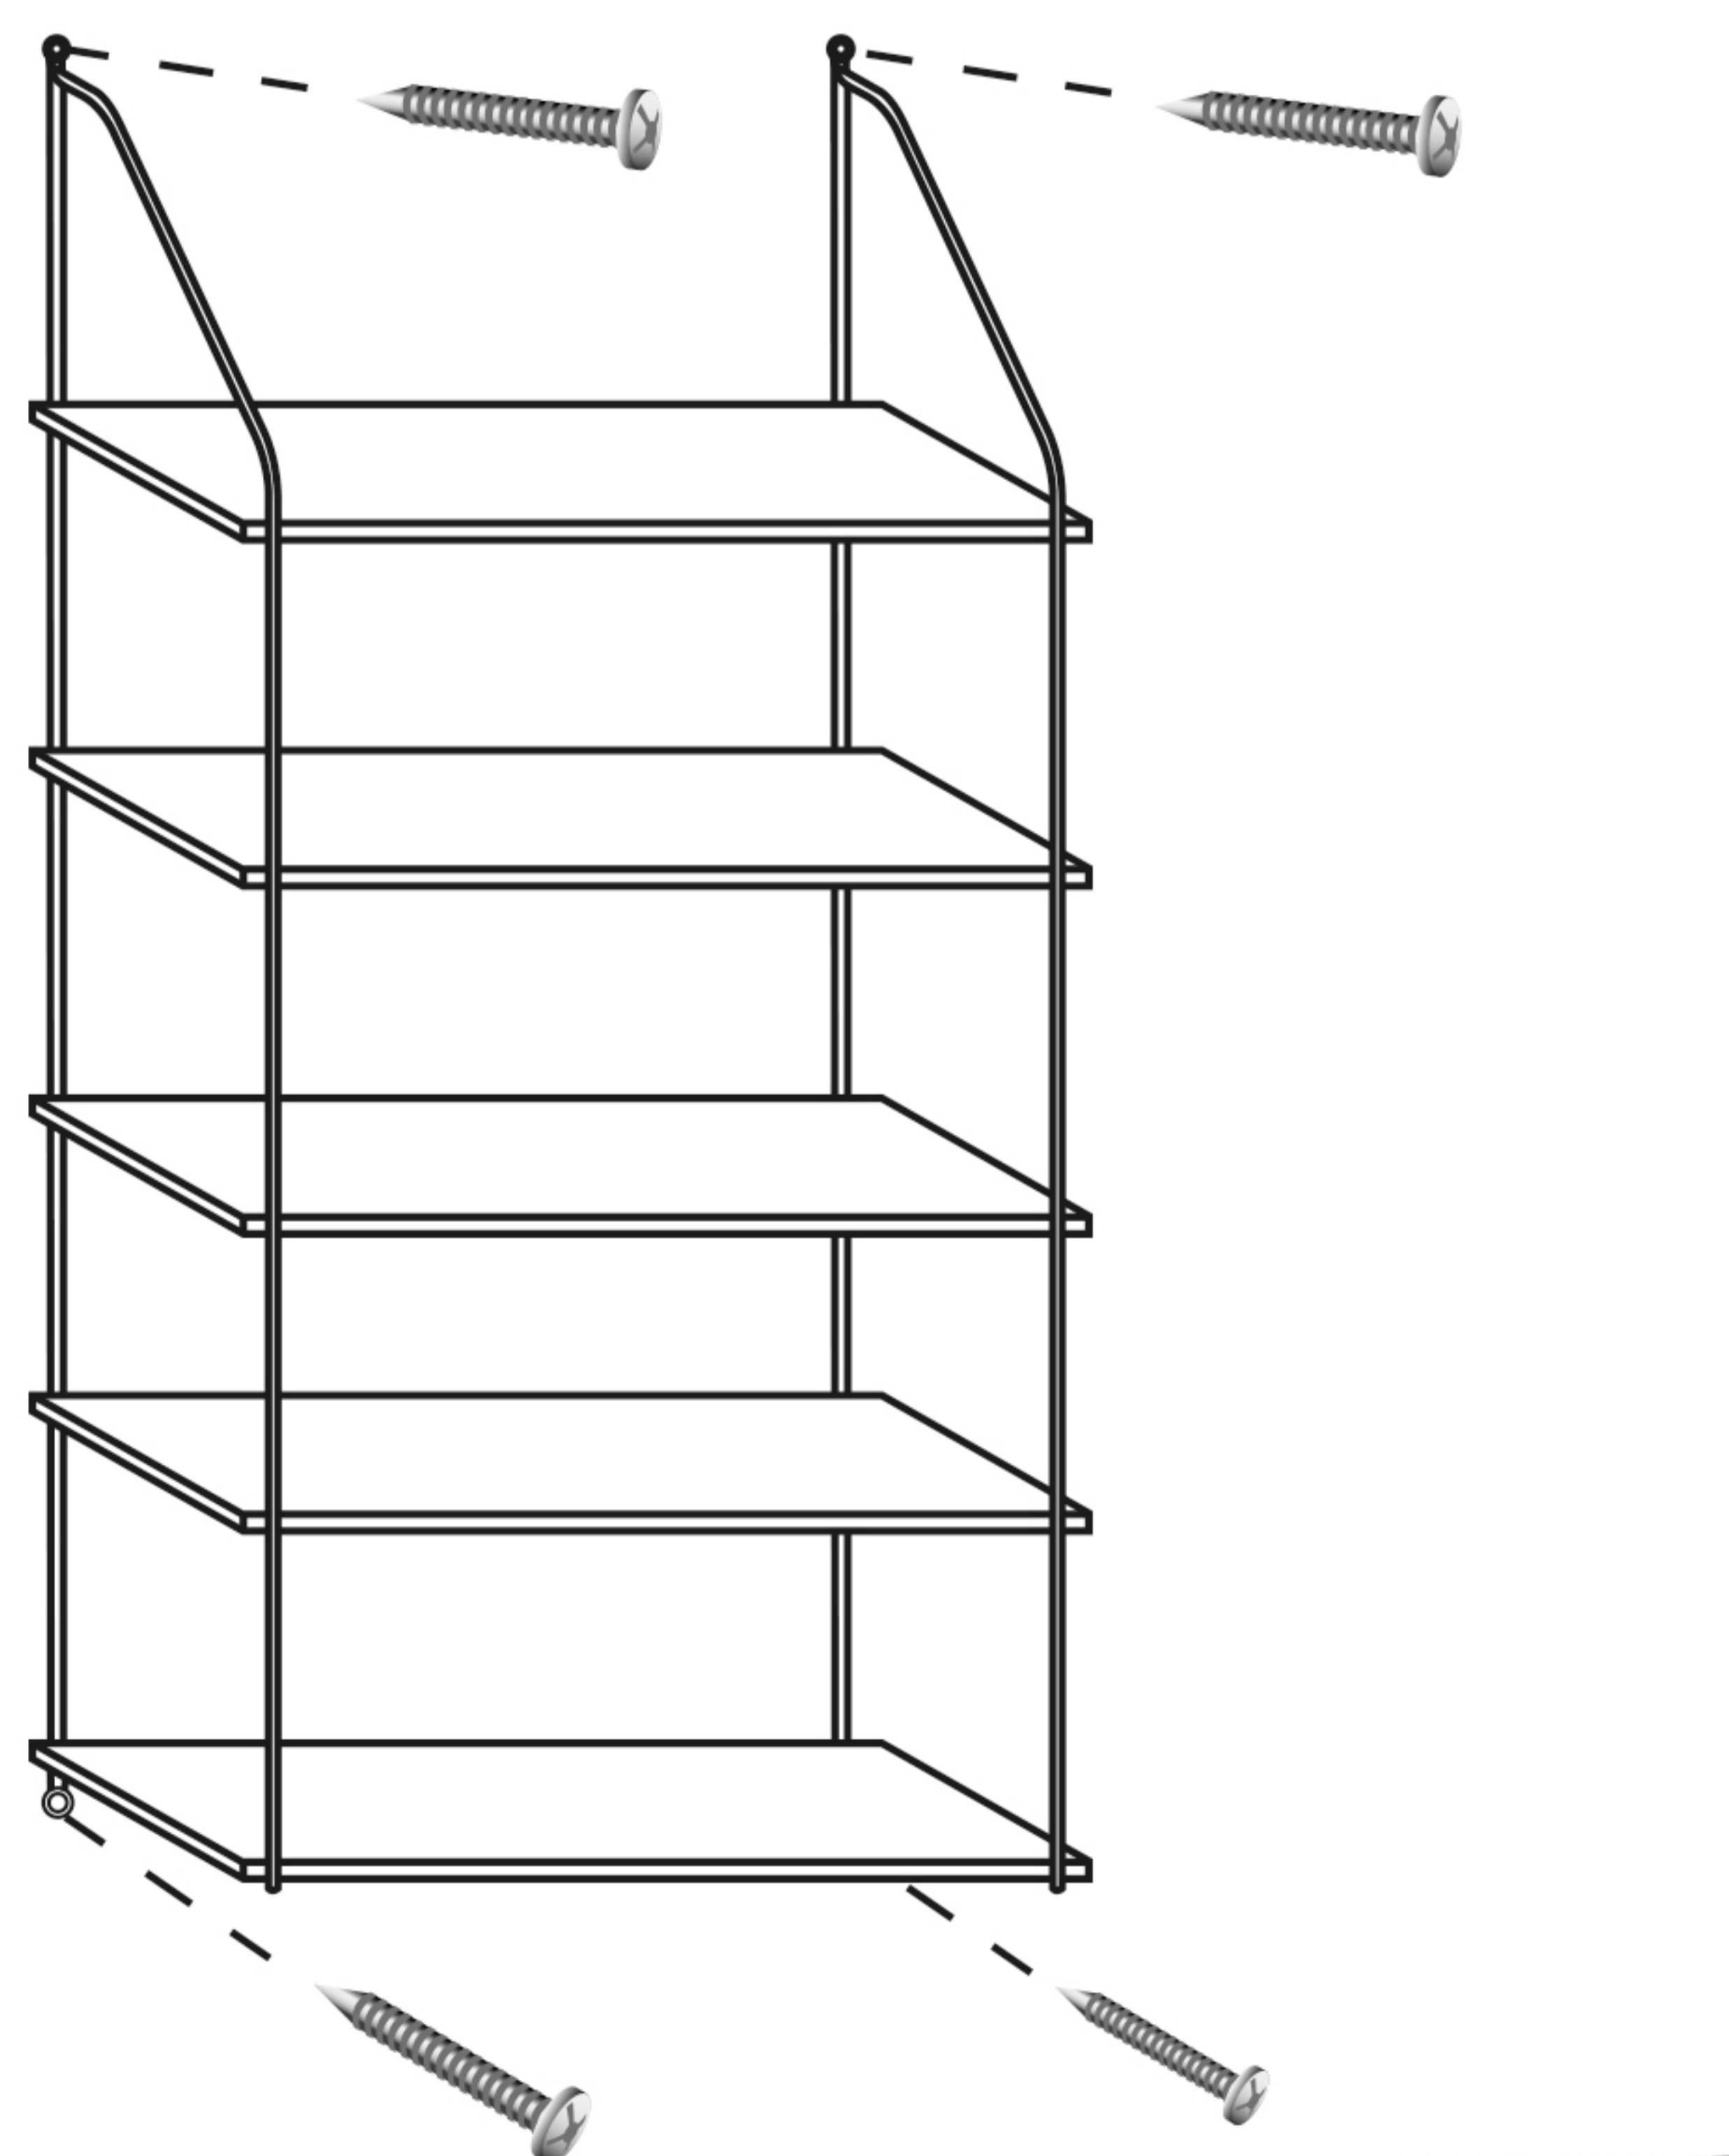

Eindhoven Shelf Shelf with black frame and 5 natural wood shelves

4291080

STEP - 1

STEP - 2

PART LIST

PART NO.	PART PHOTOGRAPH	PART NAME	QUANTITY
a			2
b			5

ASSEMBLING TOOLS

1			
2			
3			