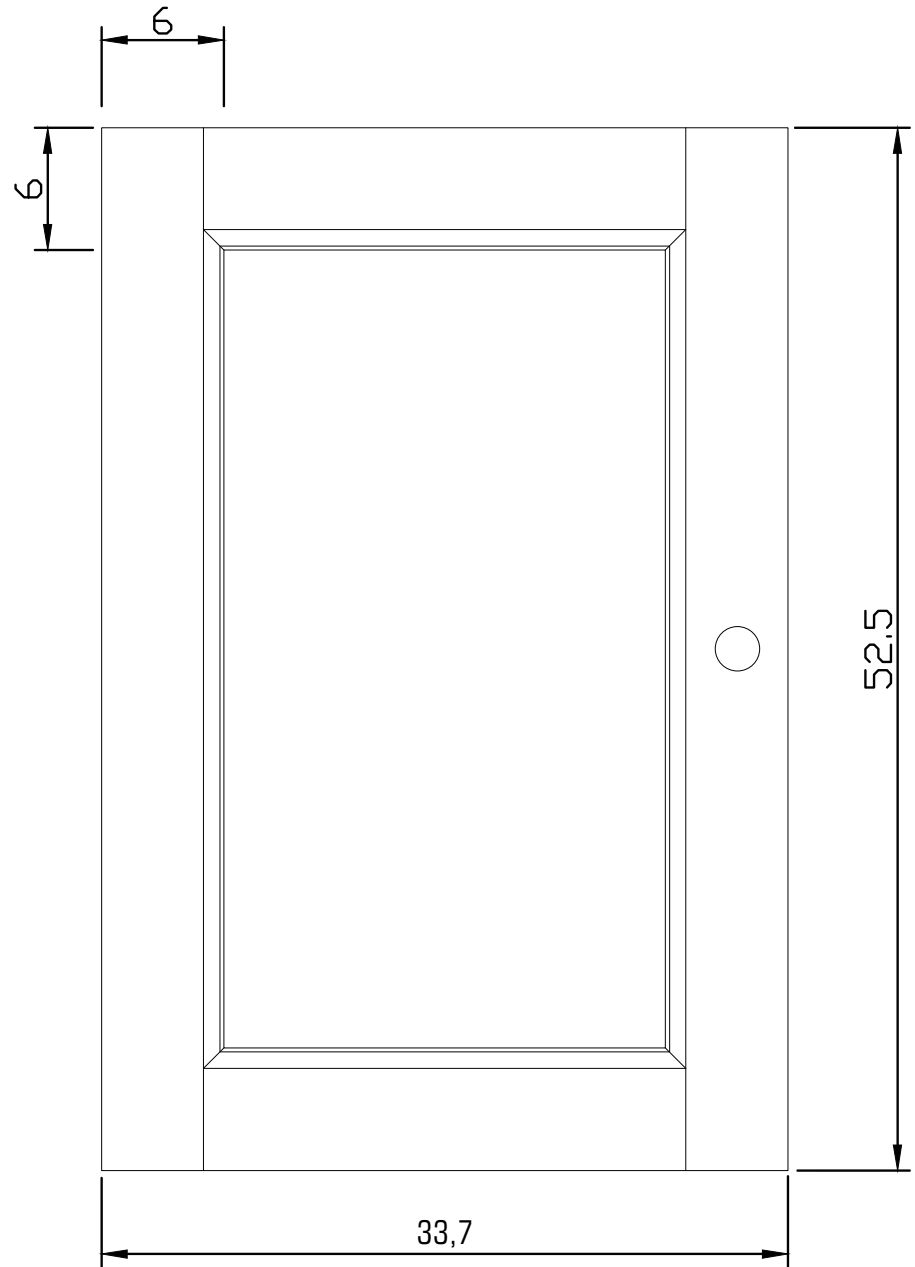

# Technical Drawing

B129 | Halifax Buffet with 2 Baskets

125cm x 50cm x 85cm

NOVA SOLO

**PERSPECTIVE**

FRONT VIEW

SIDE VIEW

TOP VIEW

BACK VIEW

DOOR DETAIL