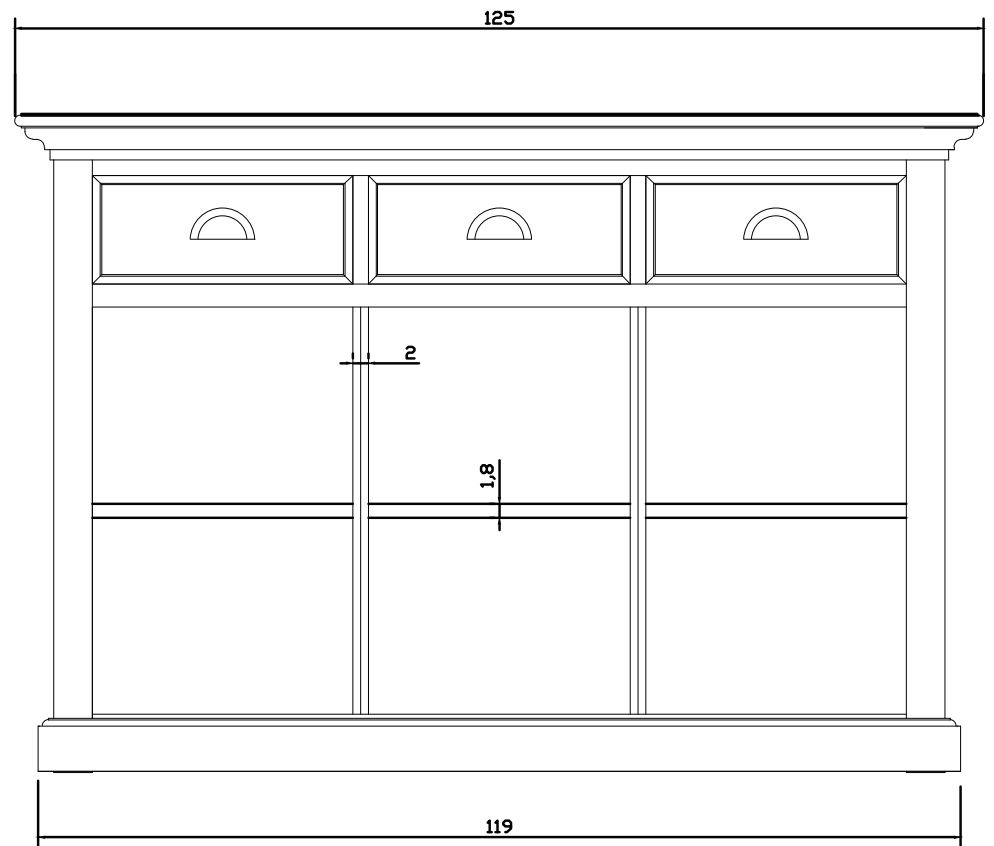

# Technical Drawing

B129 | Halifax Buffet with 2 Baskets

125cm x 50cm x 85cm

NOVA SOLO

**PERSPECTIVE**

FRONT VIEW

SIDE VIEW

TOP VIEW

BACK VIEW

DOOR DETAIL