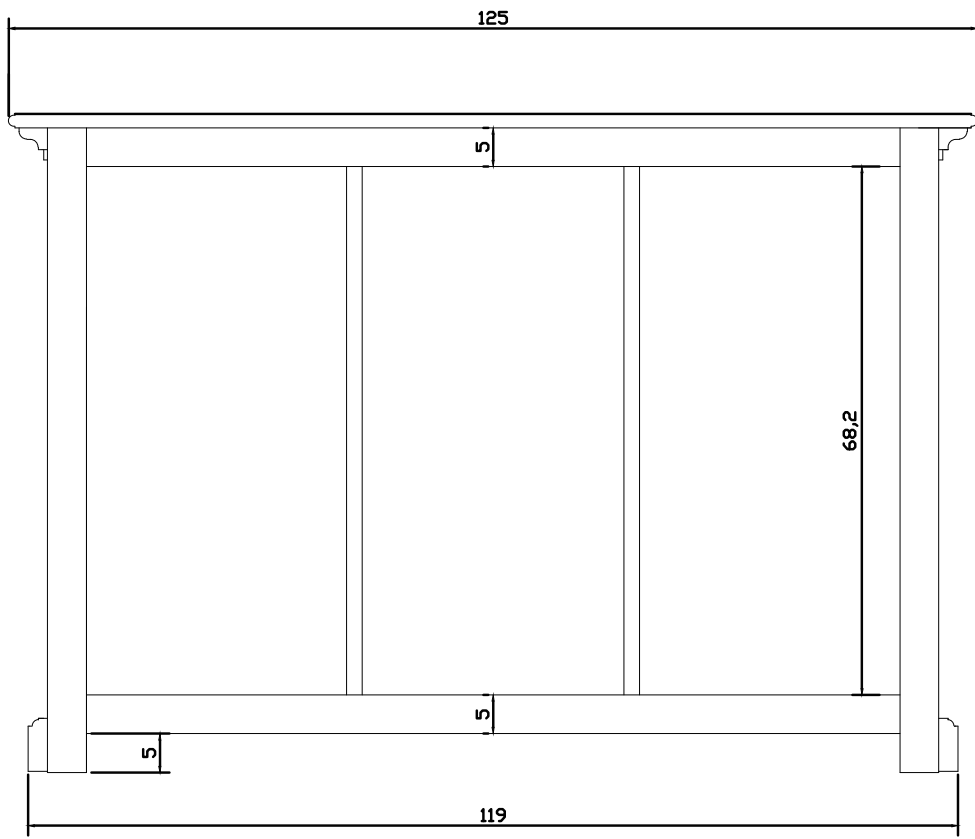

# Technical Drawing

B129 | Halifax Buffet with 2 Baskets

125cm x 50cm x 85cm

NOVA SOLO

**PERSPECTIVE**

FRONT VIEW

SIDE VIEW

TOP VIEW

BACK VIEW

DOOR DETAIL