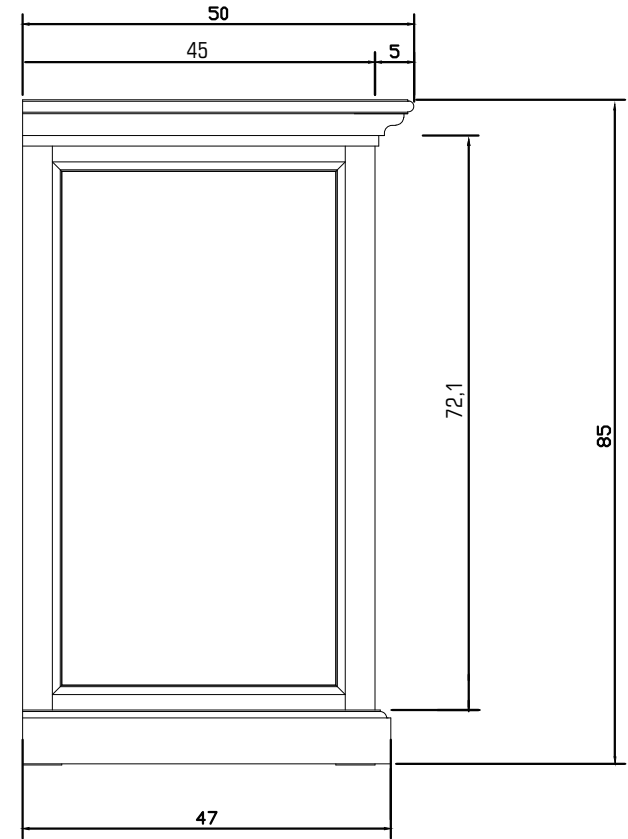

# Technical Drawing

B129 | Halifax Buffet with 2 Baskets

125cm x 50cm x 85cm

NOVA SOLO

**PERSPECTIVE**

FRONT VIEW

SIDE VIEW

TOP VIEW

BACK VIEW

DOOR DETAIL