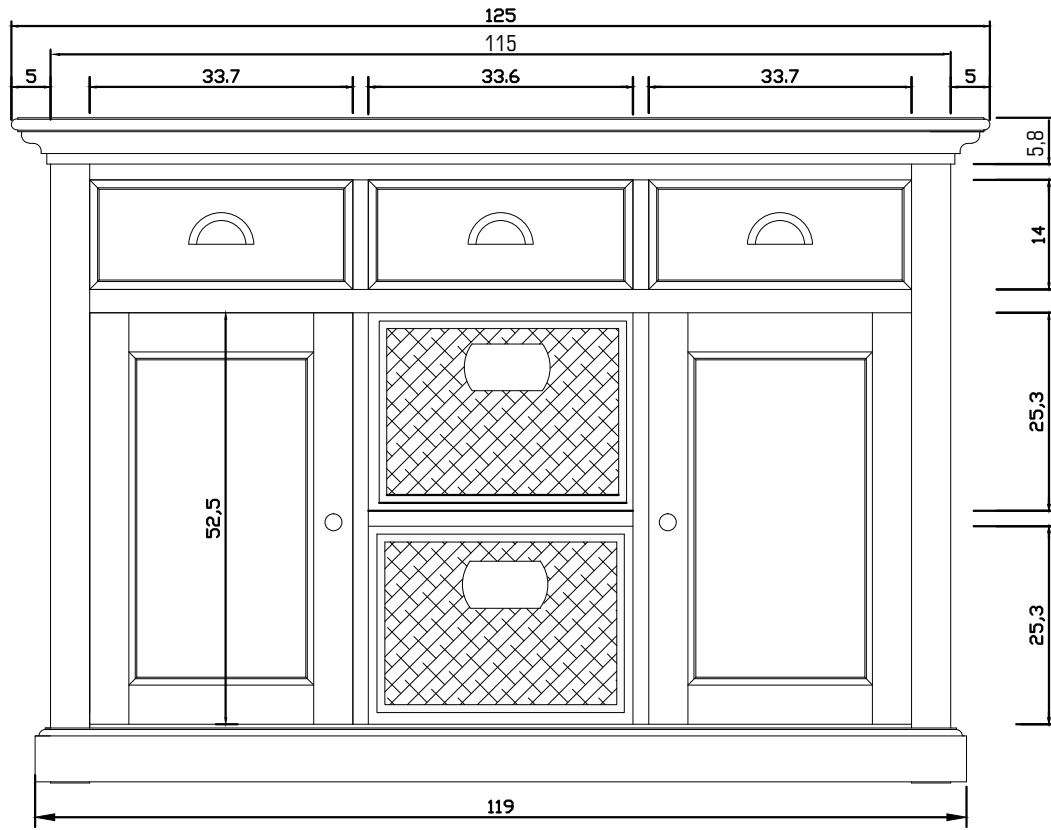

# Technical Drawing

B129 | Halifax Buffet with 2 Baskets

125cm x 50cm x 85cm

NOVA SOLO

**PERSPECTIVE**

FRONT VIEW

SIDE VIEW

TOP VIEW

BACK VIEW

DOOR DETAIL