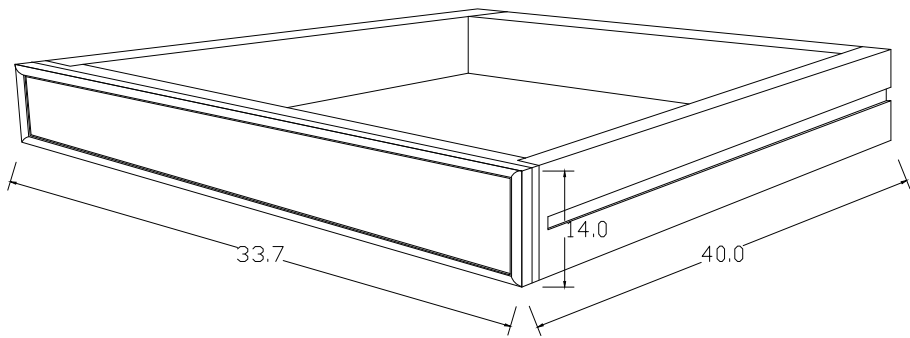

# Technical Drawing

B129 | Halifax Buffet with 2 Baskets

125cm x 50cm x 85cm

NOVA SOLO

**PERSPECTIVE**

FRONT VIEW

SIDE VIEW

TOP VIEW

BACK VIEW

DOOR DETAIL