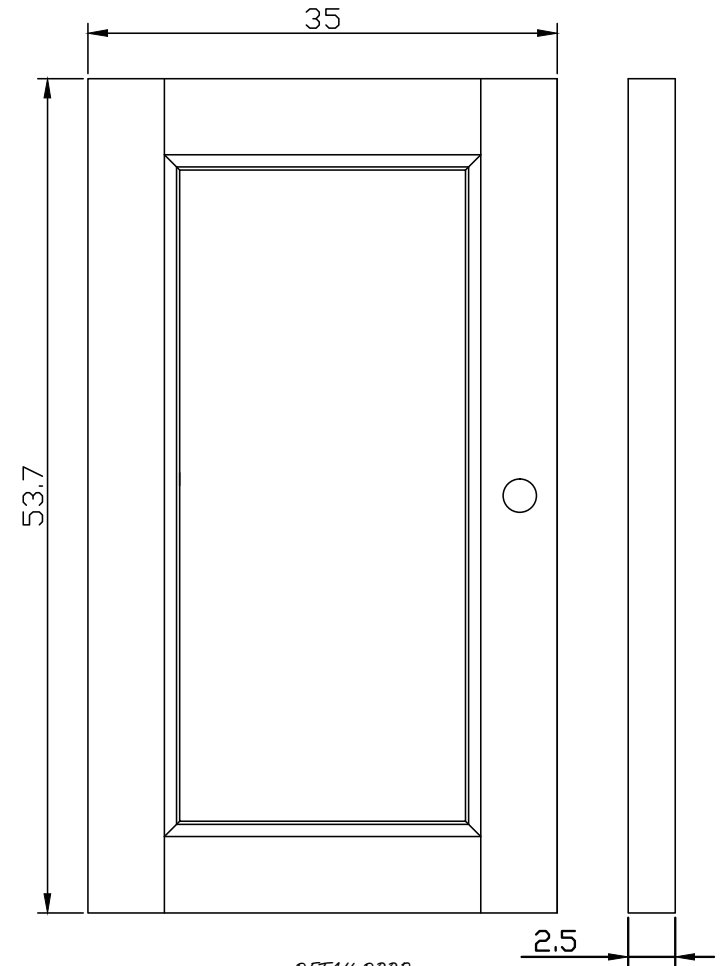

Technical Drawing

B180 | Halifax Small Buffet
90cm x 50cm x 85cm

NOVA SOLO

PERSPECTIVE

TOP VIEW

FRONT VIEW

SIDE VIEW

BACK VIEW

OPEN VIEW

DETAIL DRAWER

DETAIL DOOR