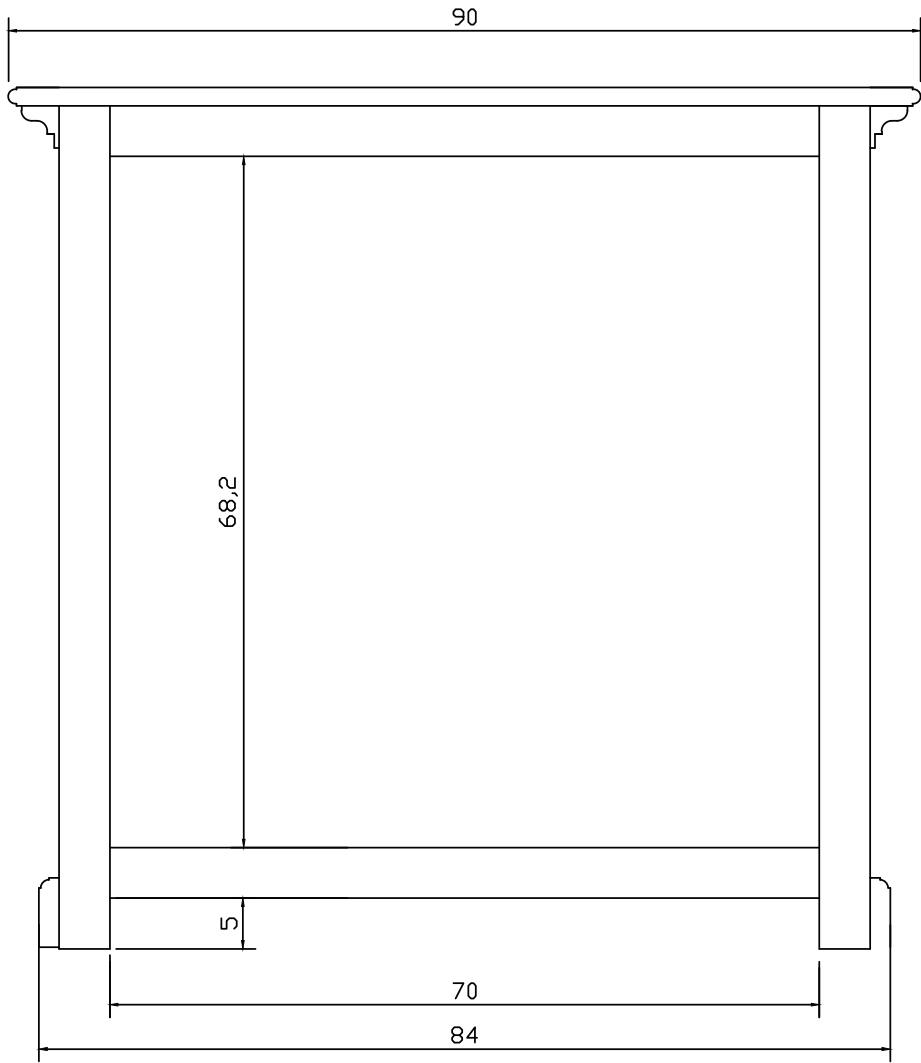

Technical Drawing

B180 | Halifax Small Buffet
90cm x 50cm x 85cm

NOVA SOLO

PERSPECTIVE

TOP VIEW

FRONT VIEW

SIDE VIEW

BACK VIEW

OPEN VIEW

DETAIL DRAWER

DETAIL DOOR