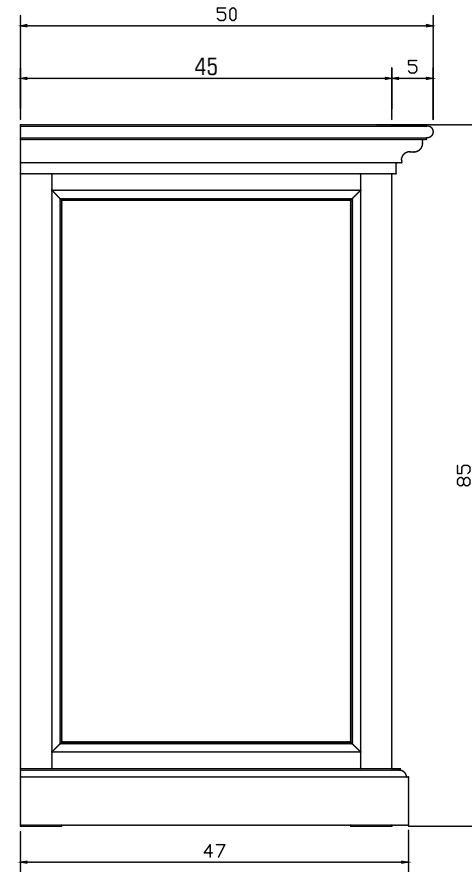

Technical Drawing

B180 | Halifax Small Buffet
90cm x 50cm x 85cm

NOVA SOLO

PERSPECTIVE

TOP VIEW

FRONT VIEW

SIDE VIEW

BACK VIEW

OPEN VIEW

DETAIL DRAWER

DETAIL DOOR