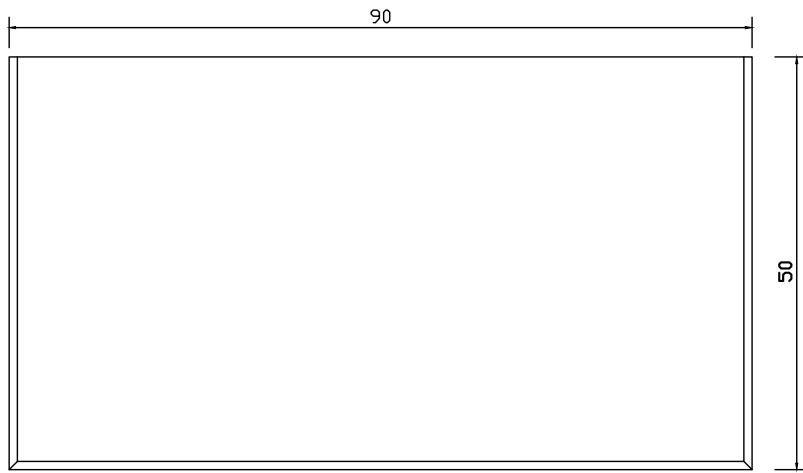

Technical Drawing

B180 | Halifax Small Buffet
90cm x 50cm x 85cm

NOVA SOLO

PERSPECTIVE

TOP VIEW

FRONT VIEW

SIDE VIEW

BACK VIEW

OPEN VIEW

DETAIL DRAWER

DETAIL DOOR