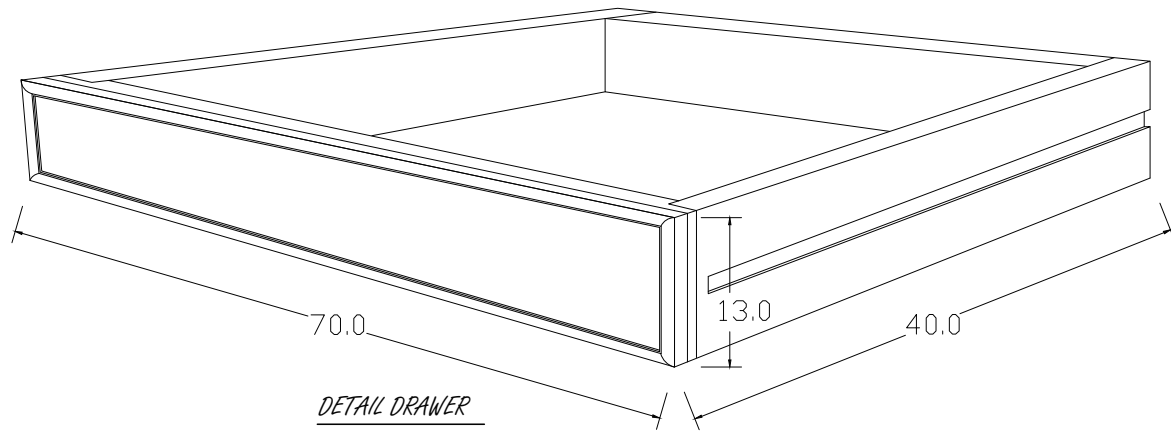

Technical Drawing

B180 | Halifax Small Buffet
90cm x 50cm x 85cm

NOVA SOLO

PERSPECTIVE

TOP VIEW

FRONT VIEW

SIDE VIEW

BACK VIEW

OPEN VIEW

DETAIL DRAWER

DETAIL DOOR