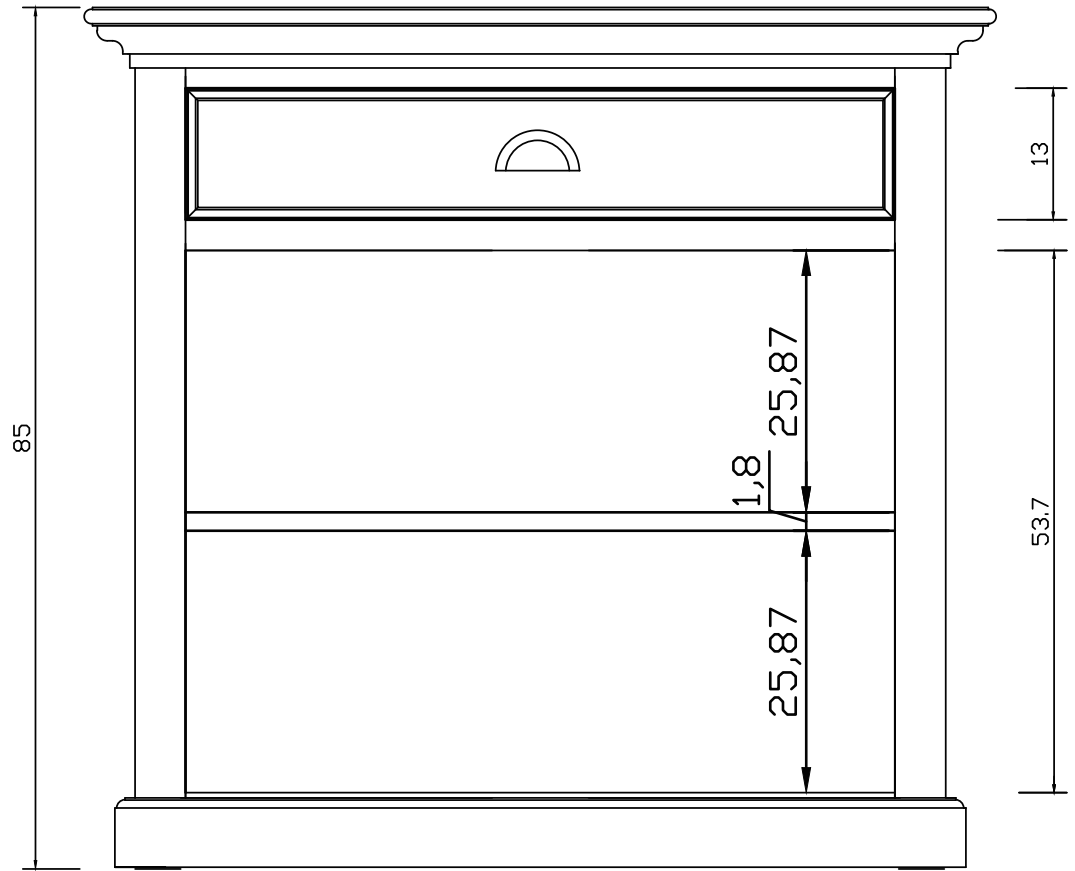

Technical Drawing

B180 | Halifax Small Buffet
90cm x 50cm x 85cm

NOVA SOLO

PERSPECTIVE

TOP VIEW

FRONT VIEW

SIDE VIEW

BACK VIEW

OPEN VIEW

DETAIL DRAWER

DETAIL DOOR