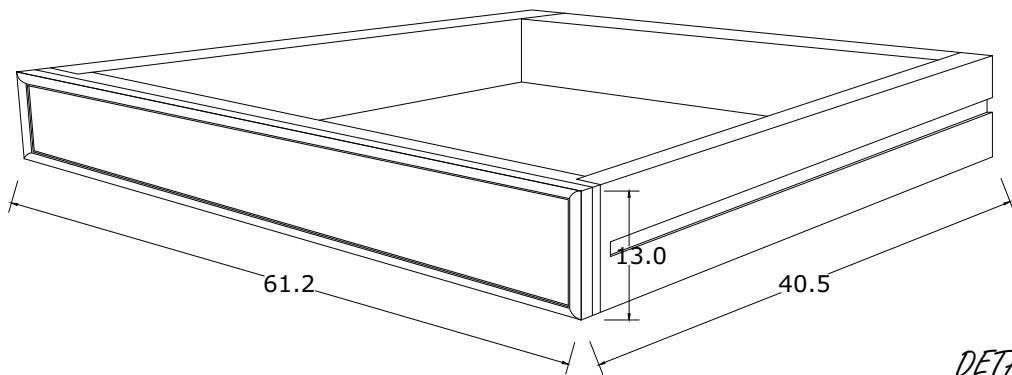

Technical Drawing

B182 | Halifax Dresser

145cm x 50cm x 85cm

NOVA SOLO

PERSPECTIVE

SIDE VIEW

BACK VIEW

DETAIL DRAWER