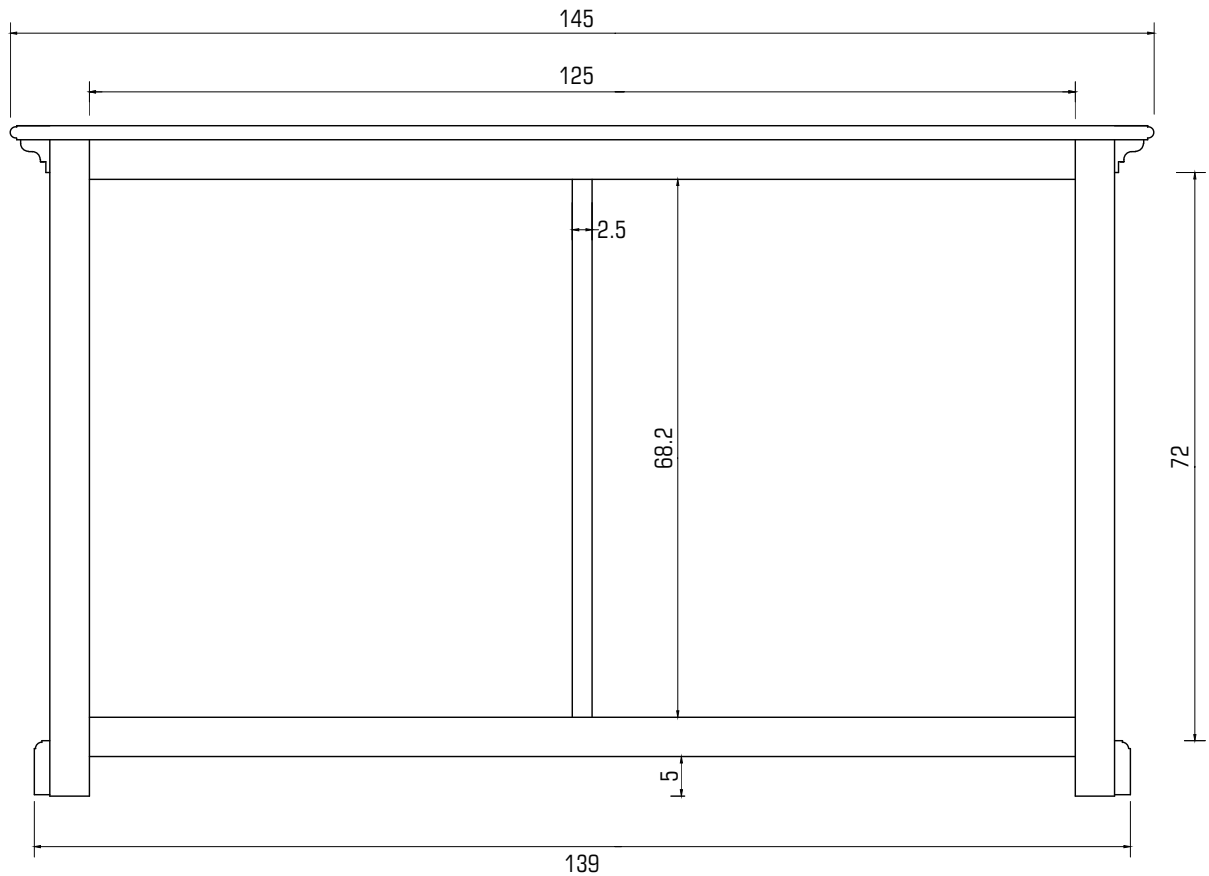

Technical Drawing

B182 | Halifax Dresser

145cm x 50cm x 85cm

NOVA SOLO

PERSPECTIVE

SIDE VIEW

BACK VIEW

DETAIL DRAWER