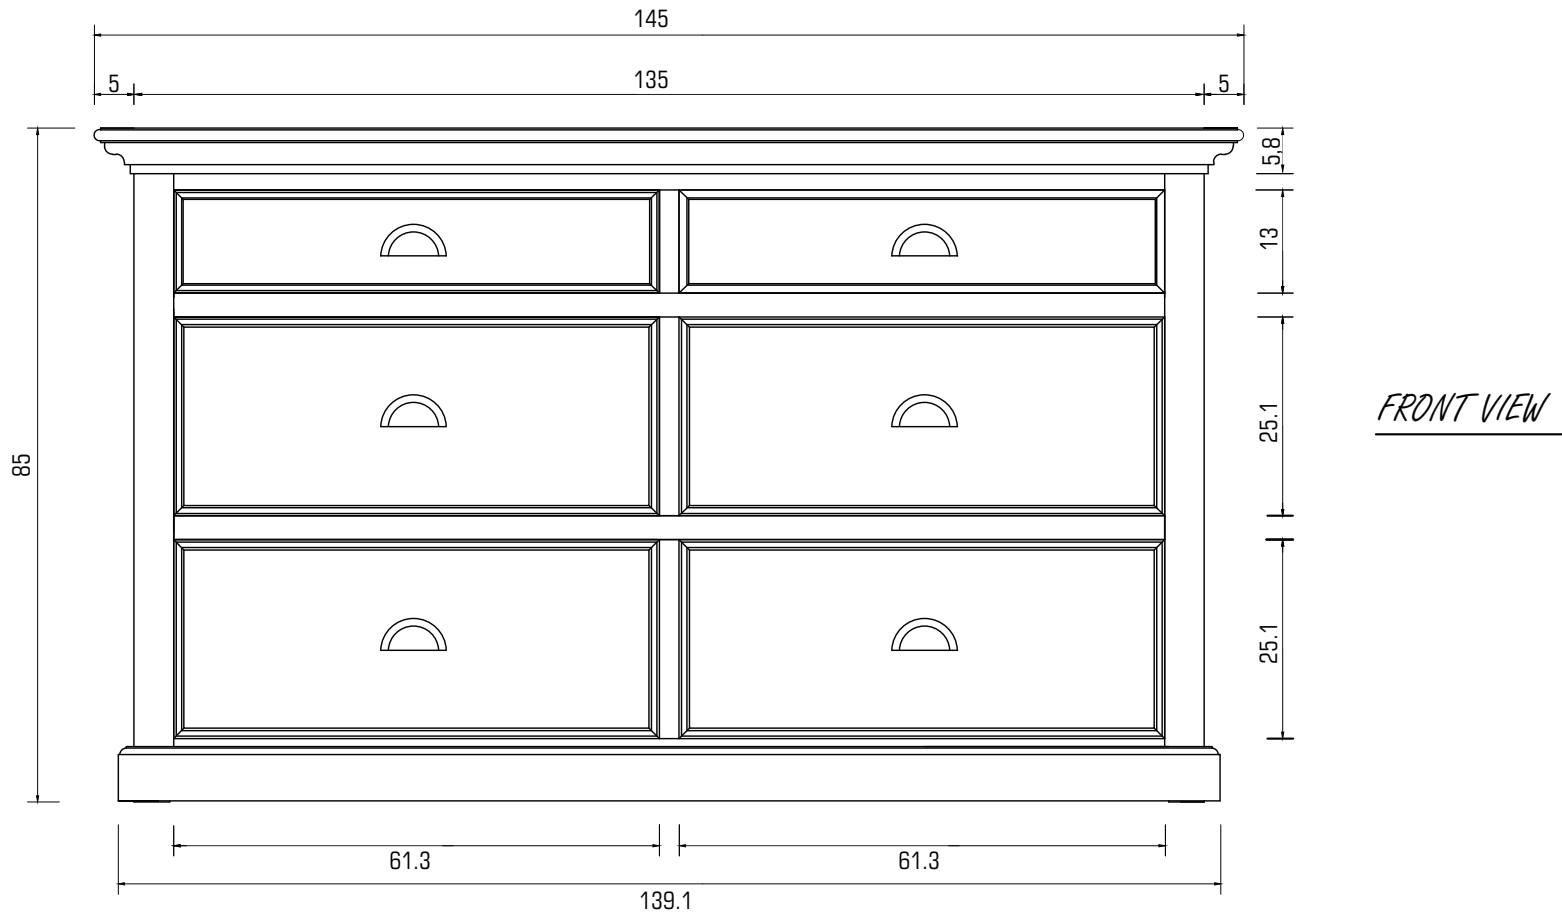

Technical Drawing

B182 | Halifax Dresser

145cm x 50cm x 85cm

NOVA SOLO

PERSPECTIVE

SIDE VIEW

BACK VIEW

DETAIL DRAWER