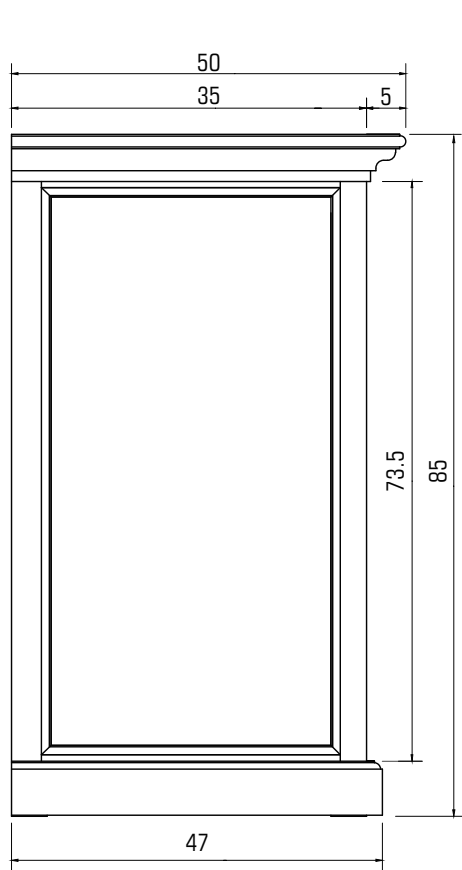

Technical Drawing

B182 | Halifax Dresser

145cm x 50cm x 85cm

NOVA SOLO

PERSPECTIVE

SIDE VIEW

BACK VIEW

DETAIL DRAWER