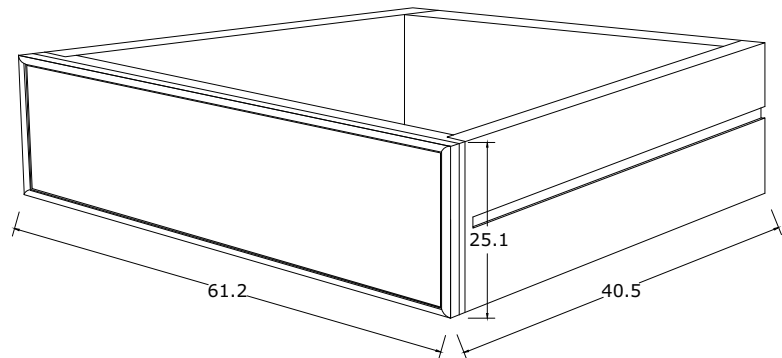

Technical Drawing

B182 | Halifax Dresser

145cm x 50cm x 85cm

NOVA SOLO

PERSPECTIVE

SIDE VIEW

BACK VIEW

DETAIL DRAWER