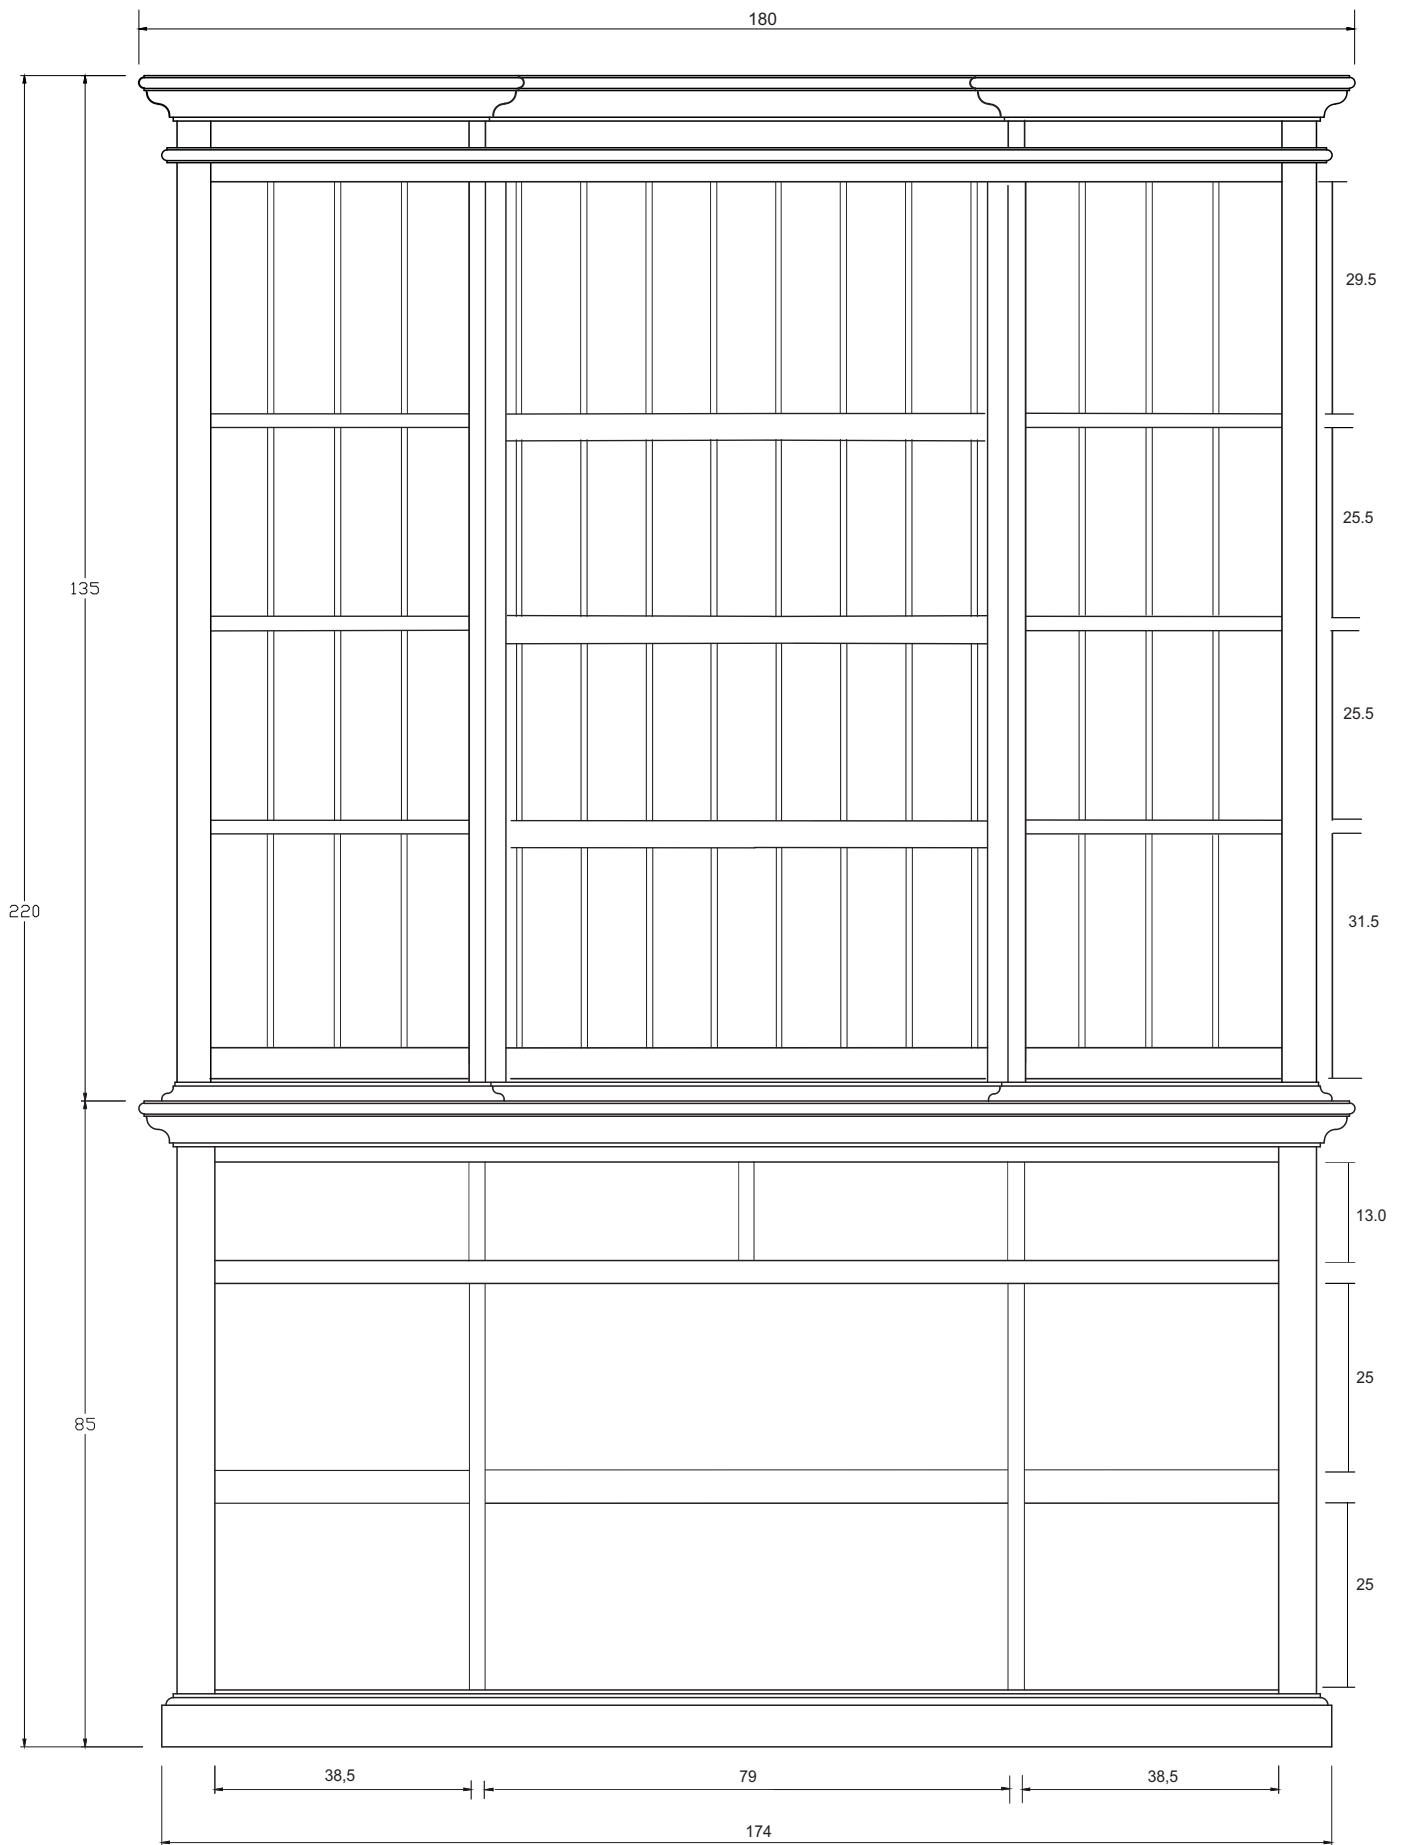

Technical Drawing

BCA600

Halifax Library Hutch Unit with Basket Set

220cm x 180cm x 50cm

NOVA 3070

PERSPECTIVE

FRONT OPEN

BACK VIEW

SIDE VIEW

DOOR DETAIL

DETAIL BASKET

DRAWER