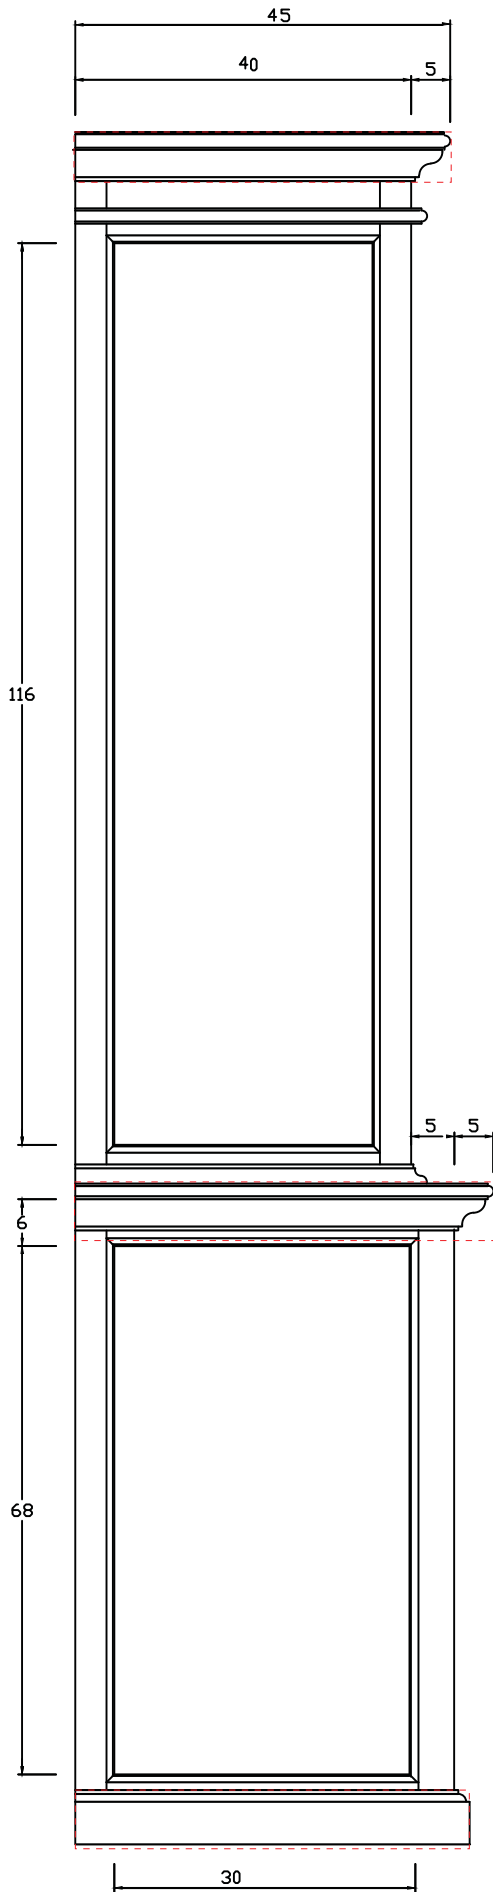

Technical Drawing

BCA600

Halifax Library Hutch Unit with Basket Set

220cm x 180cm x 50cm

NOVA 3070

PERSPECTIVE

FRONT OPEN

BACK VIEW

SIDE VIEW

DOOR DETAIL

DETAIL BASKET

DRAWER