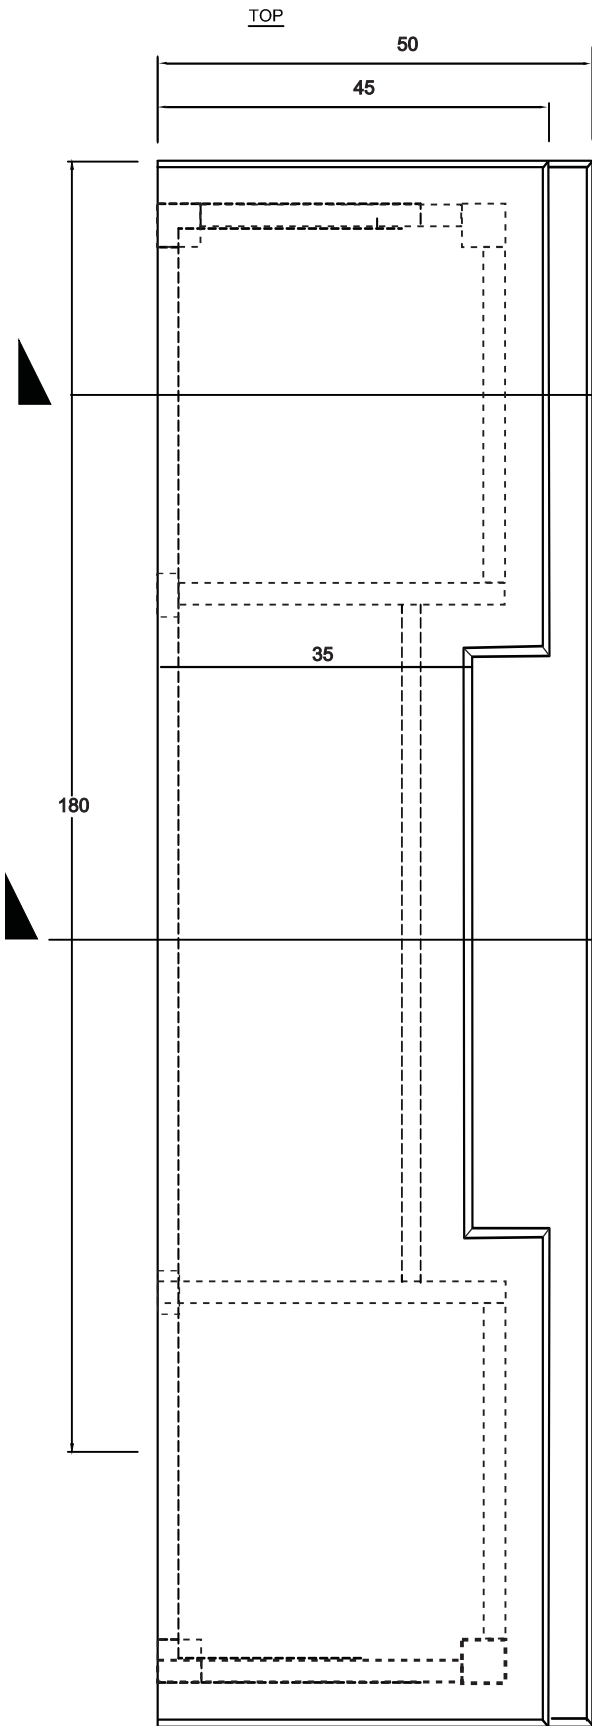

Technical Drawing

BCA600

Halifax Library Hutch Unit with Basket Set

220cm x 180cm x 50cm

NOVA 3070

PERSPECTIVE

FRONT OPEN

BACK VIEW

SIDE VIEW

DOOR DETAIL

DETAIL BASKET

DRAWER