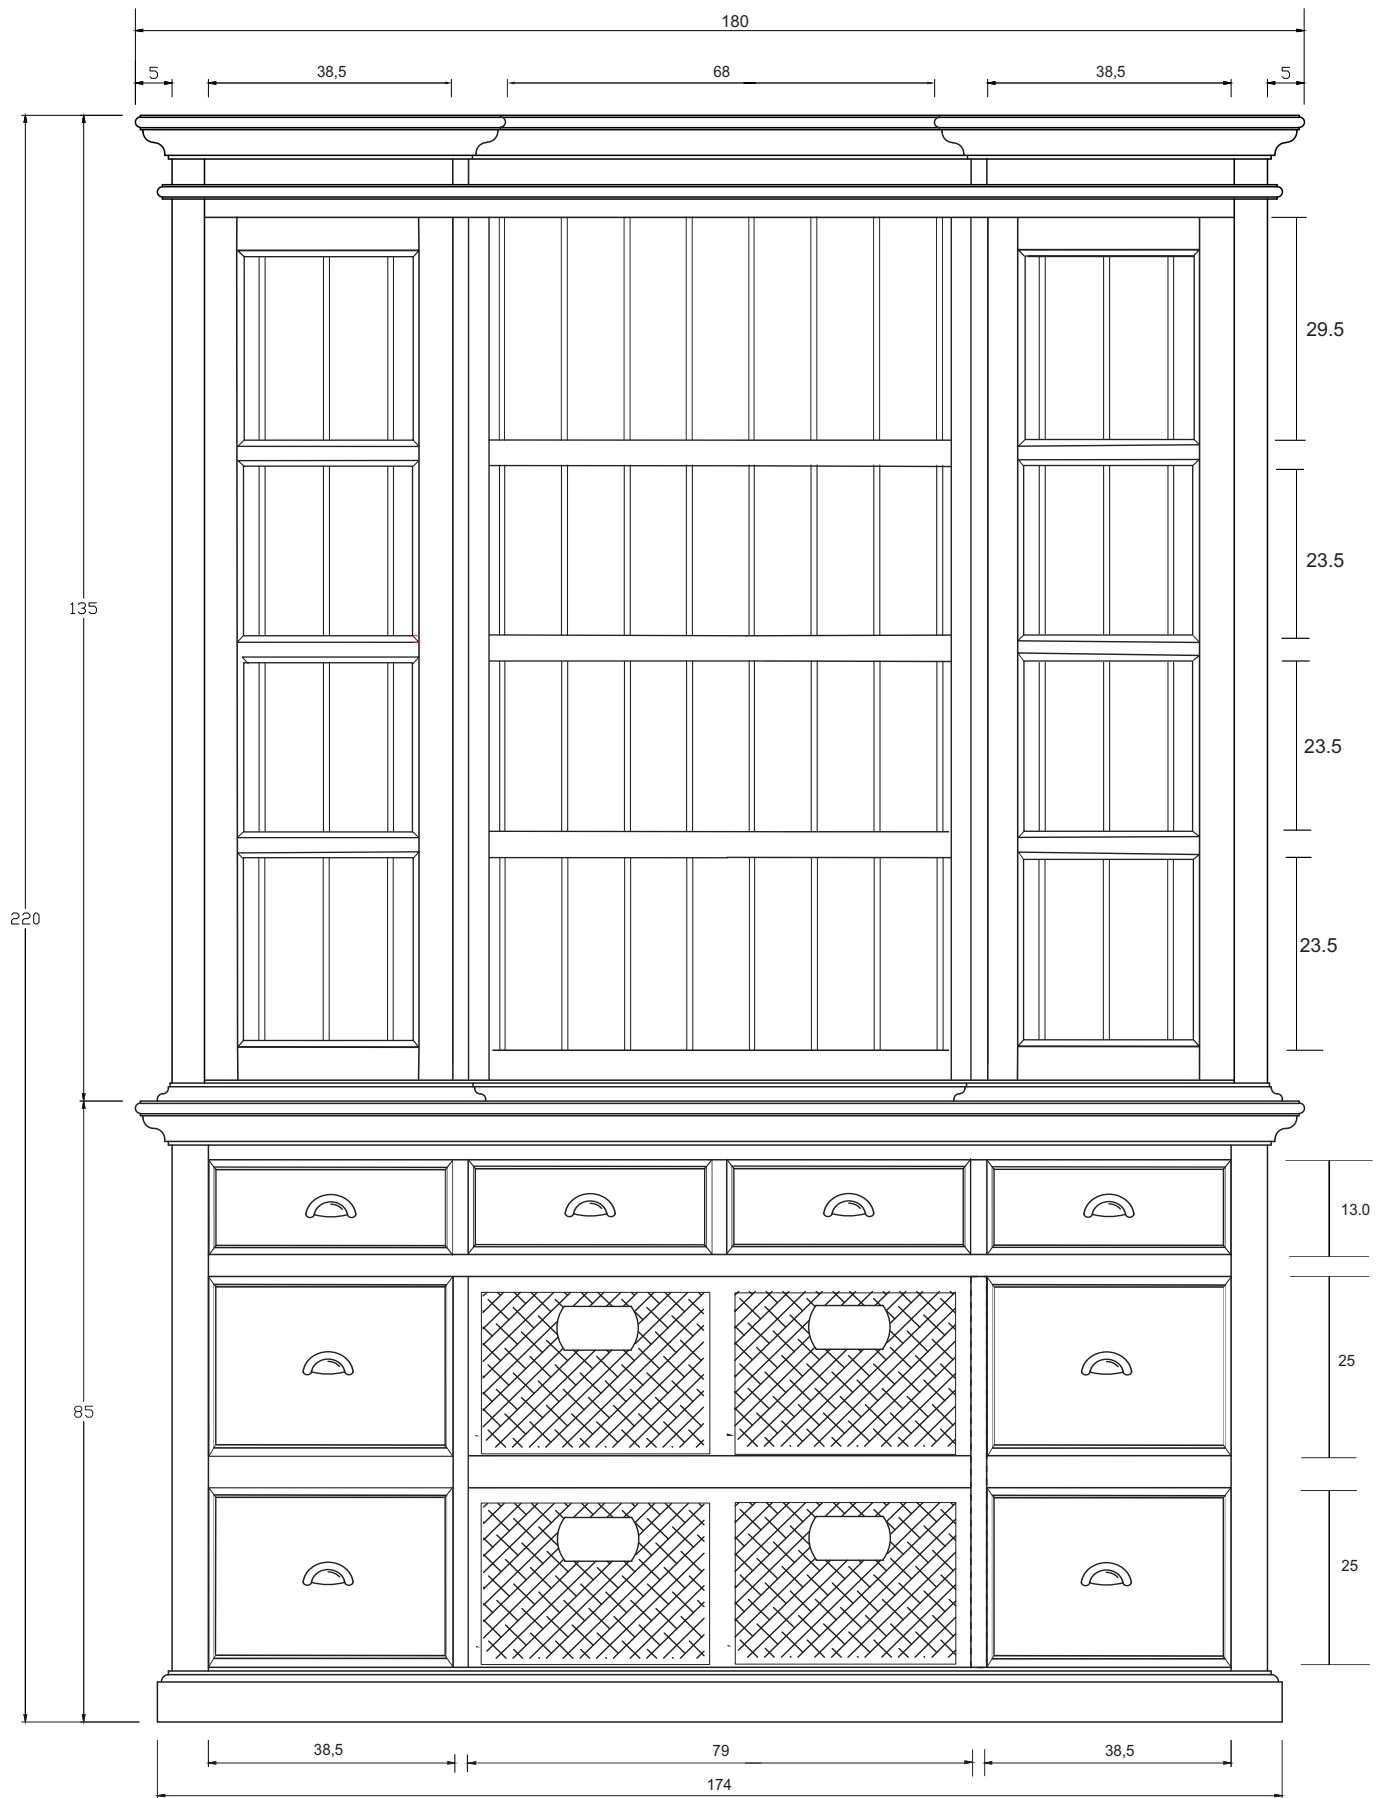

Technical Drawing

BCA600

Halifax Library Hutch Unit with Basket Set

220cm x 180cm x 50cm

NOVA 3070

PERSPECTIVE

FRONT OPEN

BACK VIEW

SIDE VIEW

DOOR DETAIL

DETAIL BASKET

DRAWER