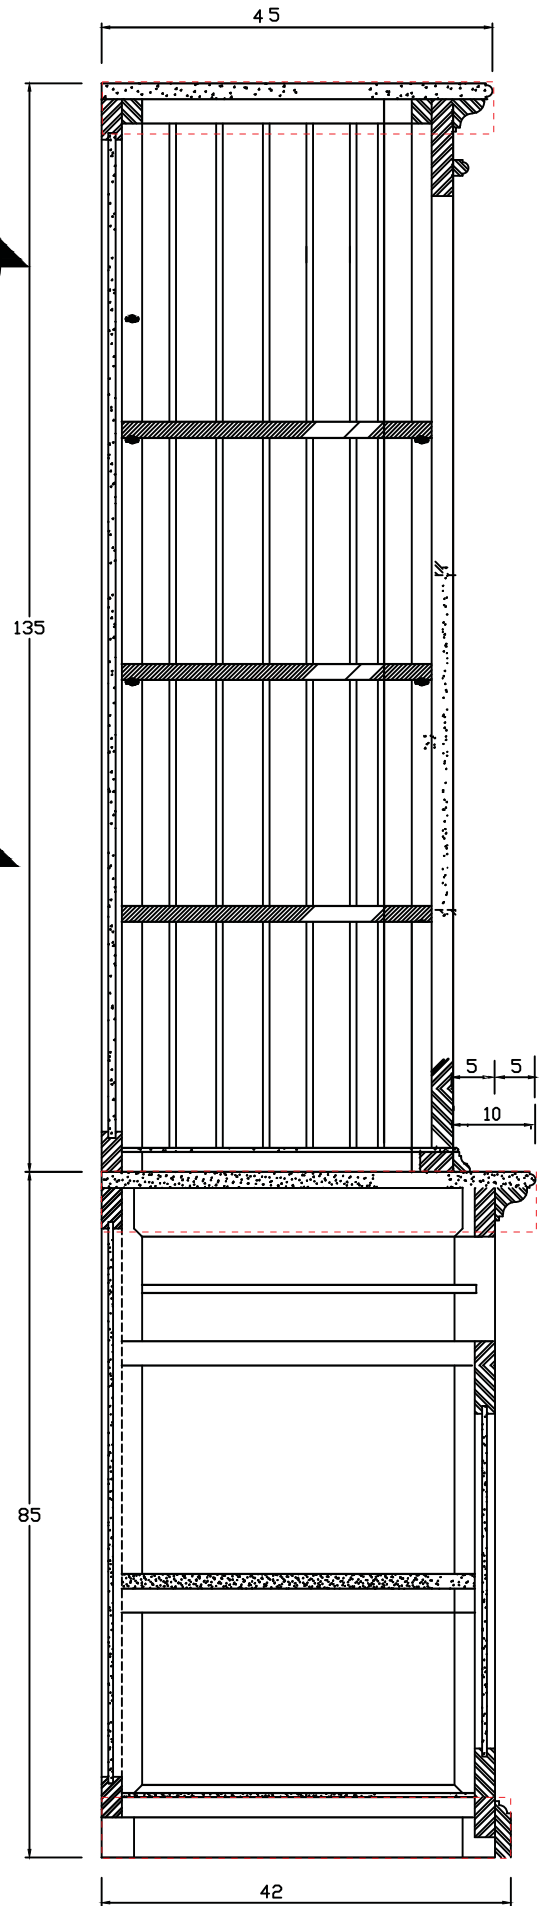

Technical Drawing

BCA600

Halifax Library Hutch Unit with Basket Set

220cm x 180cm x 50cm

NOVA 3070

PERSPECTIVE

FRONT OPEN

BACK VIEW

SIDE VIEW

DOOR DETAIL

DETAIL BASKET

DRAWER