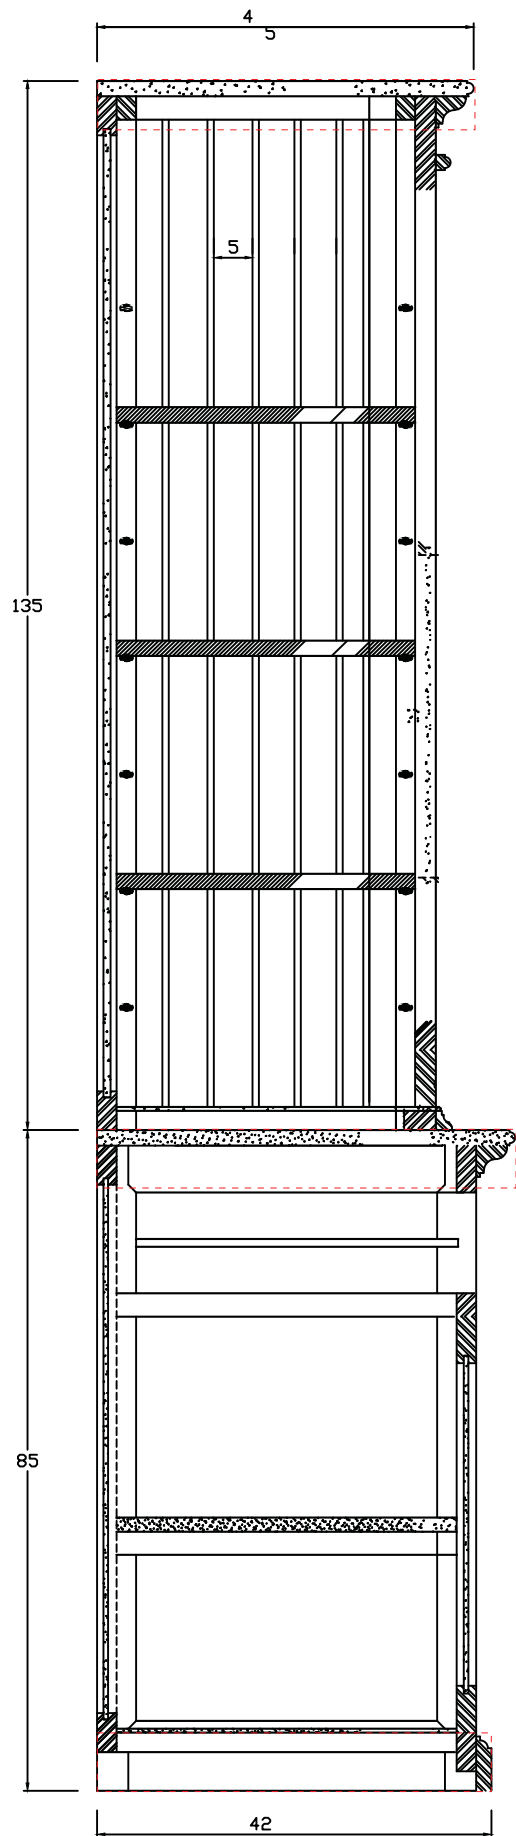

Technical Drawing

BCA600

Halifax Library Hutch Unit with Basket Set

220cm x 180cm x 50cm

NOVA 3070

PERSPECTIVE

FRONT OPEN

BACK VIEW

SIDE VIEW

DOOR DETAIL

DETAIL BASKET

DRAWER