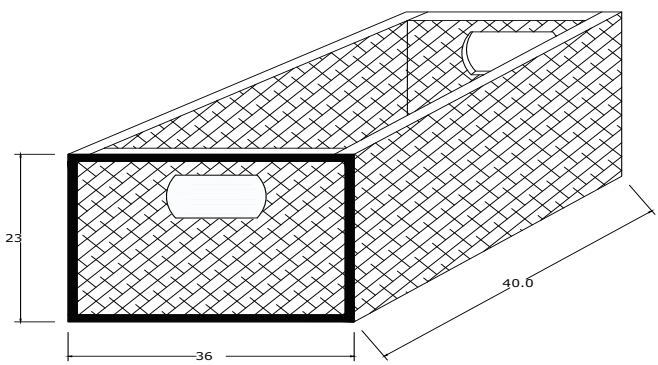

Technical Drawing

BCA600

Halifax Library Hutch Unit with Basket Set

220cm x 180cm x 50cm

NOVA 3070

PERSPECTIVE

FRONT OPEN

BACK VIEW

SIDE VIEW

DOOR DETAIL

DETAIL BASKET

DRAWER