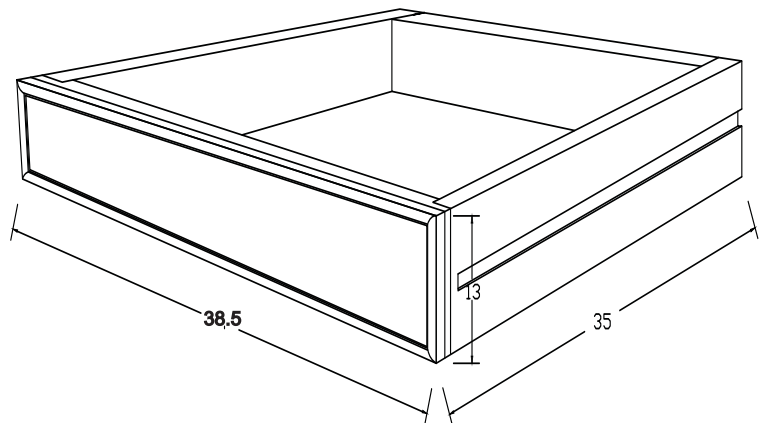

Technical Drawing

BCA600

Halifax Library Hutch Unit with Basket Set

220cm x 180cm x 50cm

NOVA 3070

PERSPECTIVE

FRONT OPEN

BACK VIEW

SIDE VIEW

DOOR DETAIL

DETAIL BASKET

DRAWER