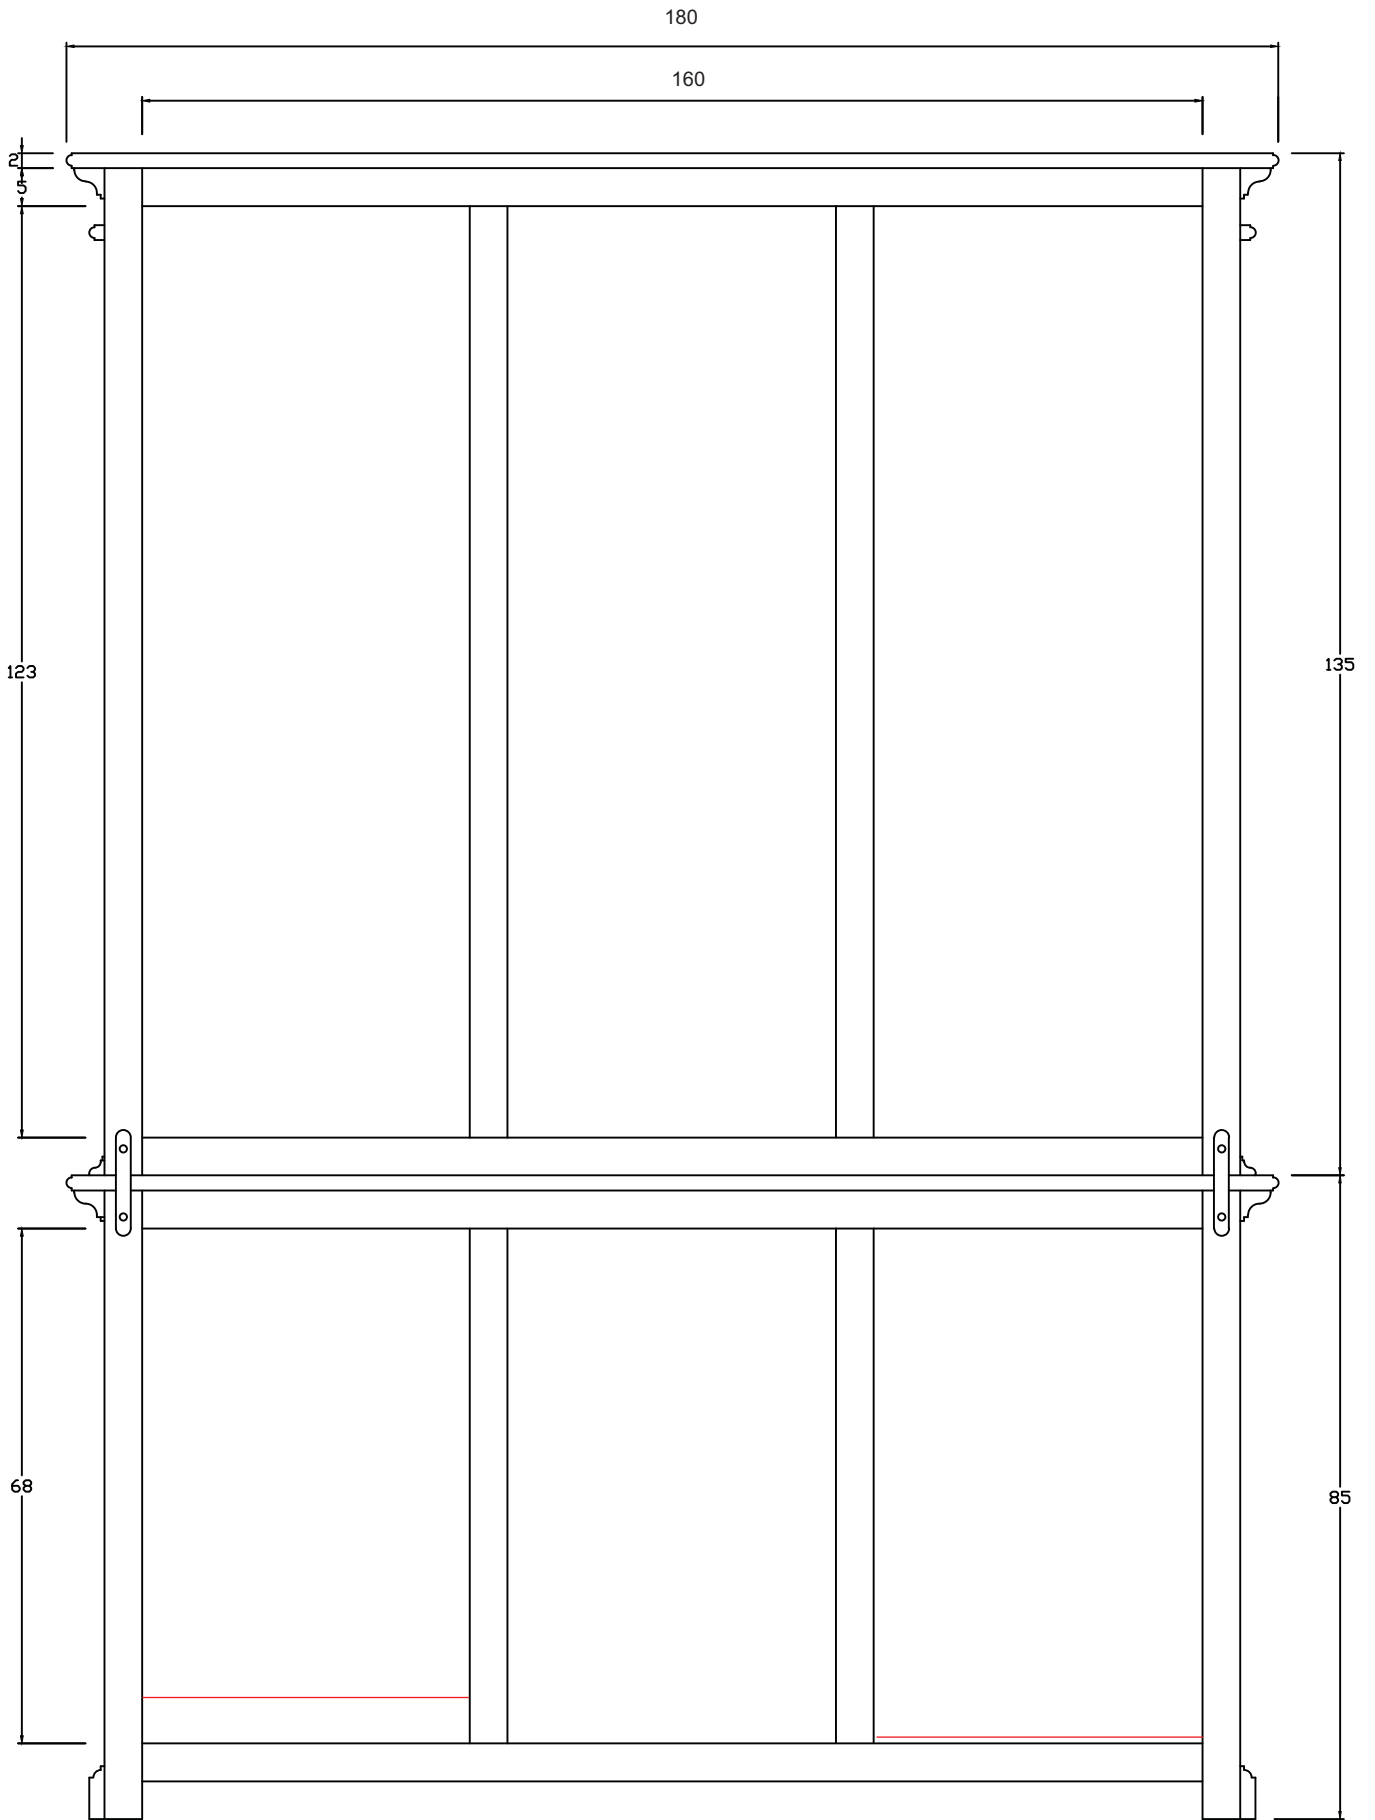

Technical Drawing

BCA600

Halifax Library Hutch Unit with Basket Set

220cm x 180cm x 50cm

NOVA 3070

PERSPECTIVE

FRONT OPEN

BACK VIEW

SIDE VIEW

DOOR DETAIL

DETAIL BASKET

DRAWER