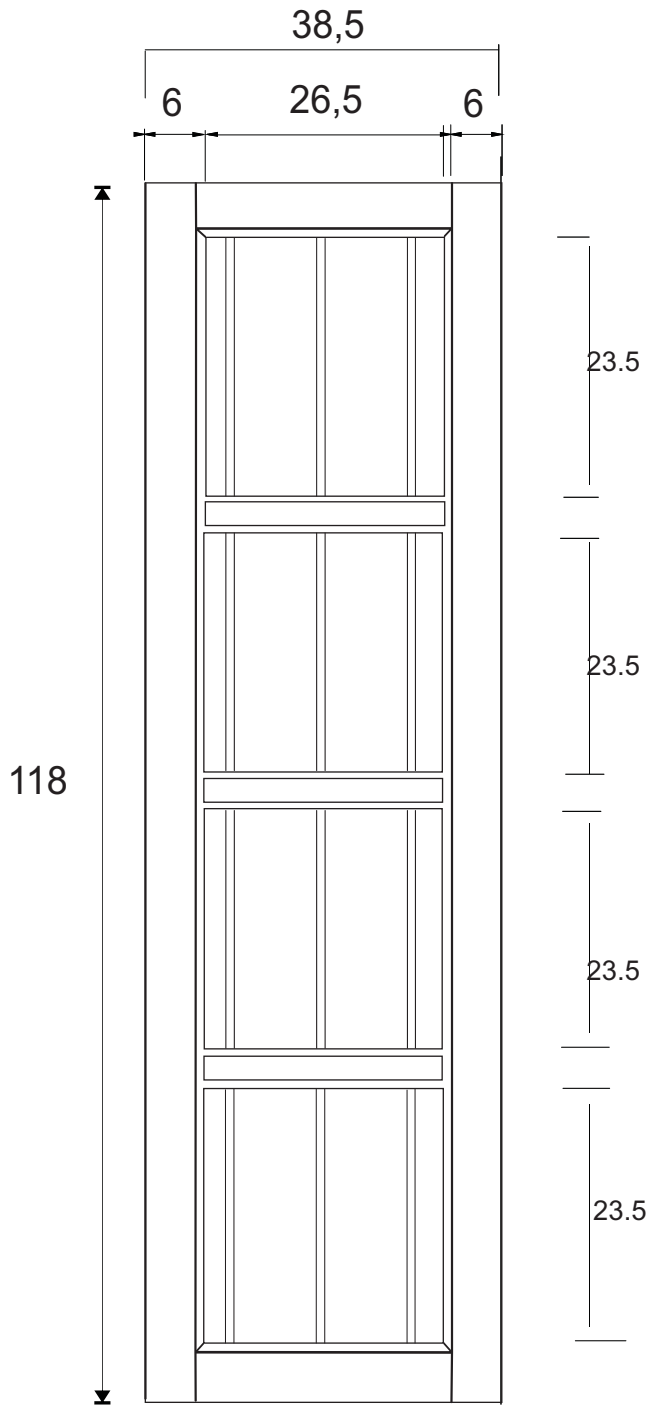

Technical Drawing

BCA600

Halifax Library Hutch Unit with Basket Set

220cm x 180cm x 50cm

NOVA 3070

PERSPECTIVE

FRONT OPEN

BACK VIEW

SIDE VIEW

DOOR DETAIL

DETAIL BASKET

DRAWER