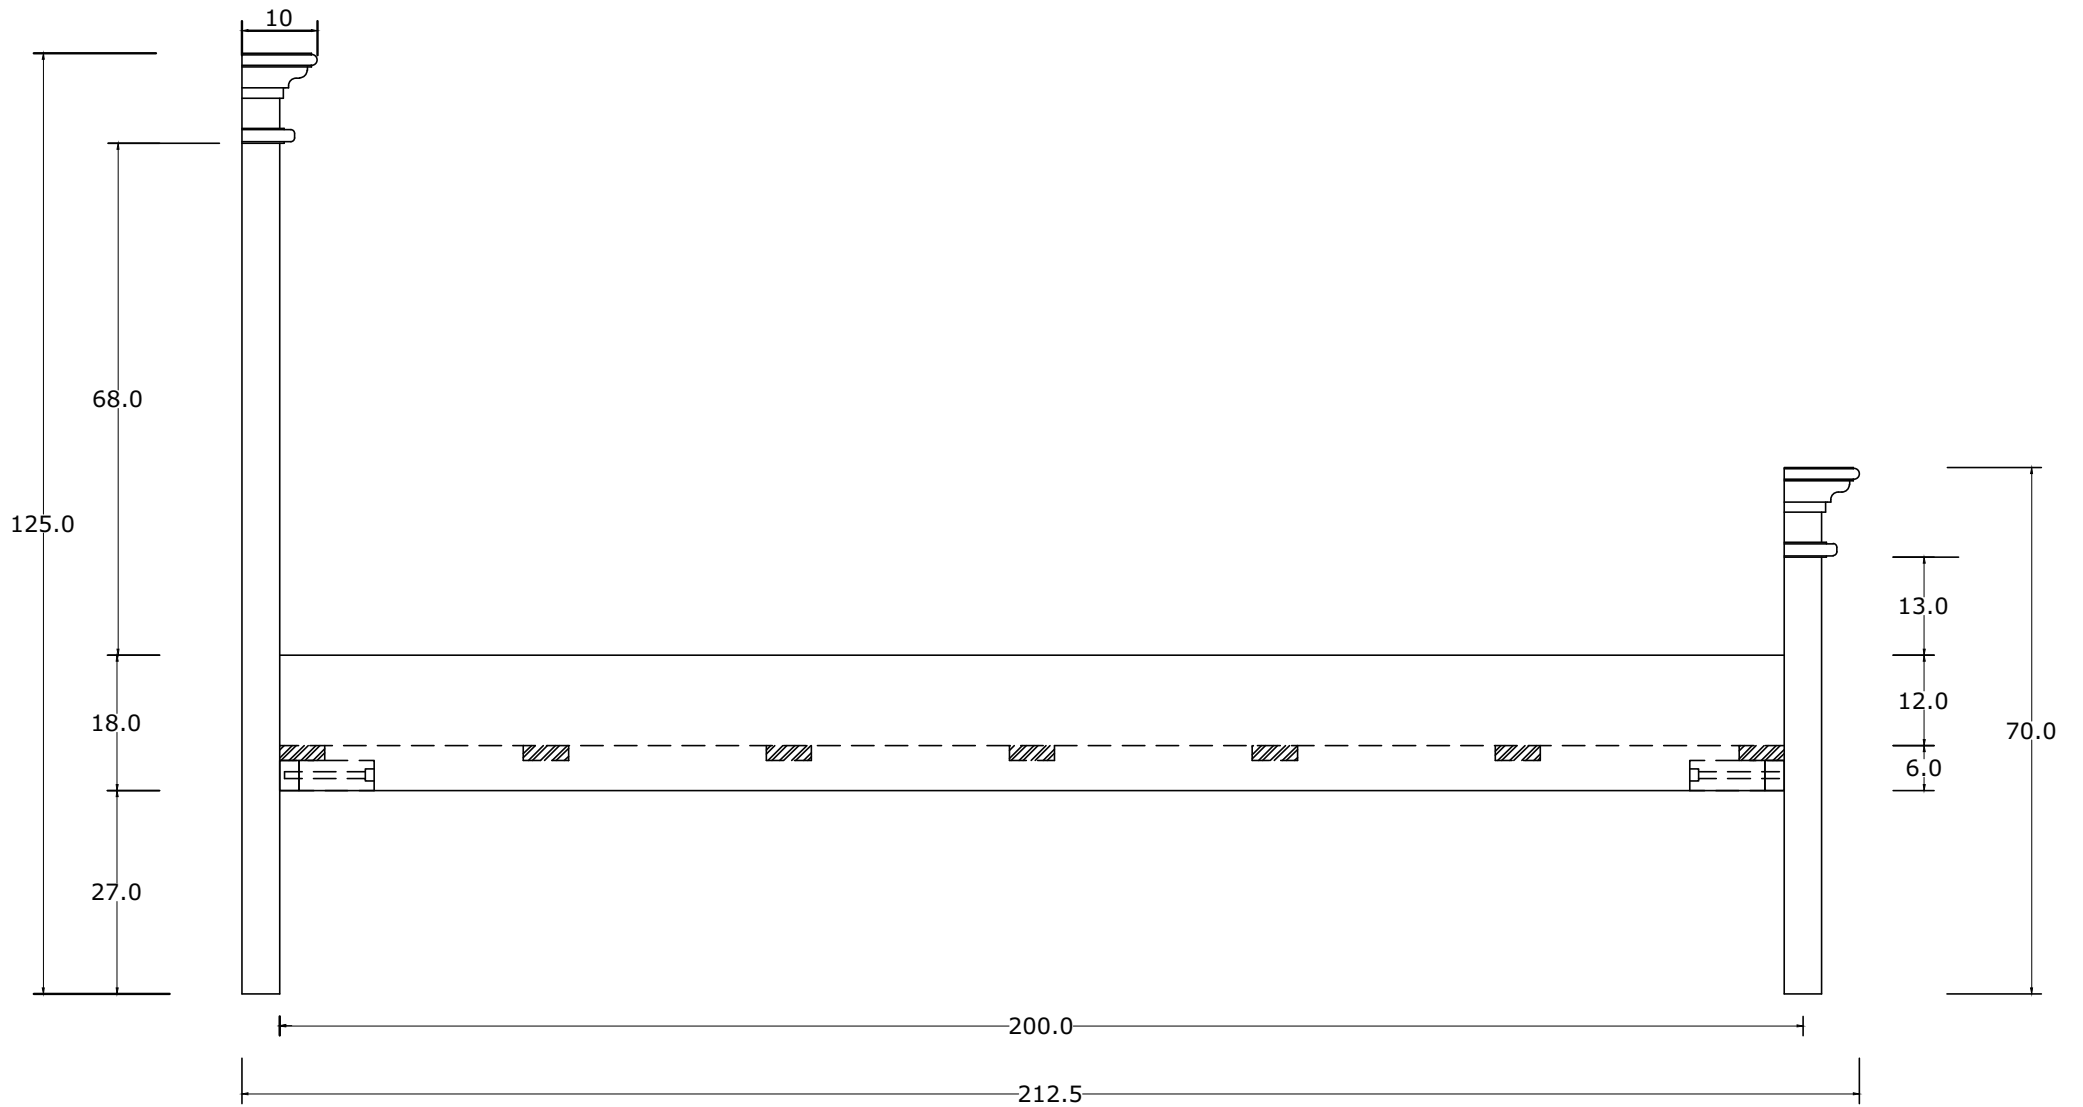

Technical Drawing

BKE001-180 | Halifax King Size Bed
125cm x 180cm x 200cm

NOVA SOLO

PERSPECTIVE

FRONT VIEW

SIDE VIEW

TOP VIEW

SECTION VIEW

SECTION VIEW