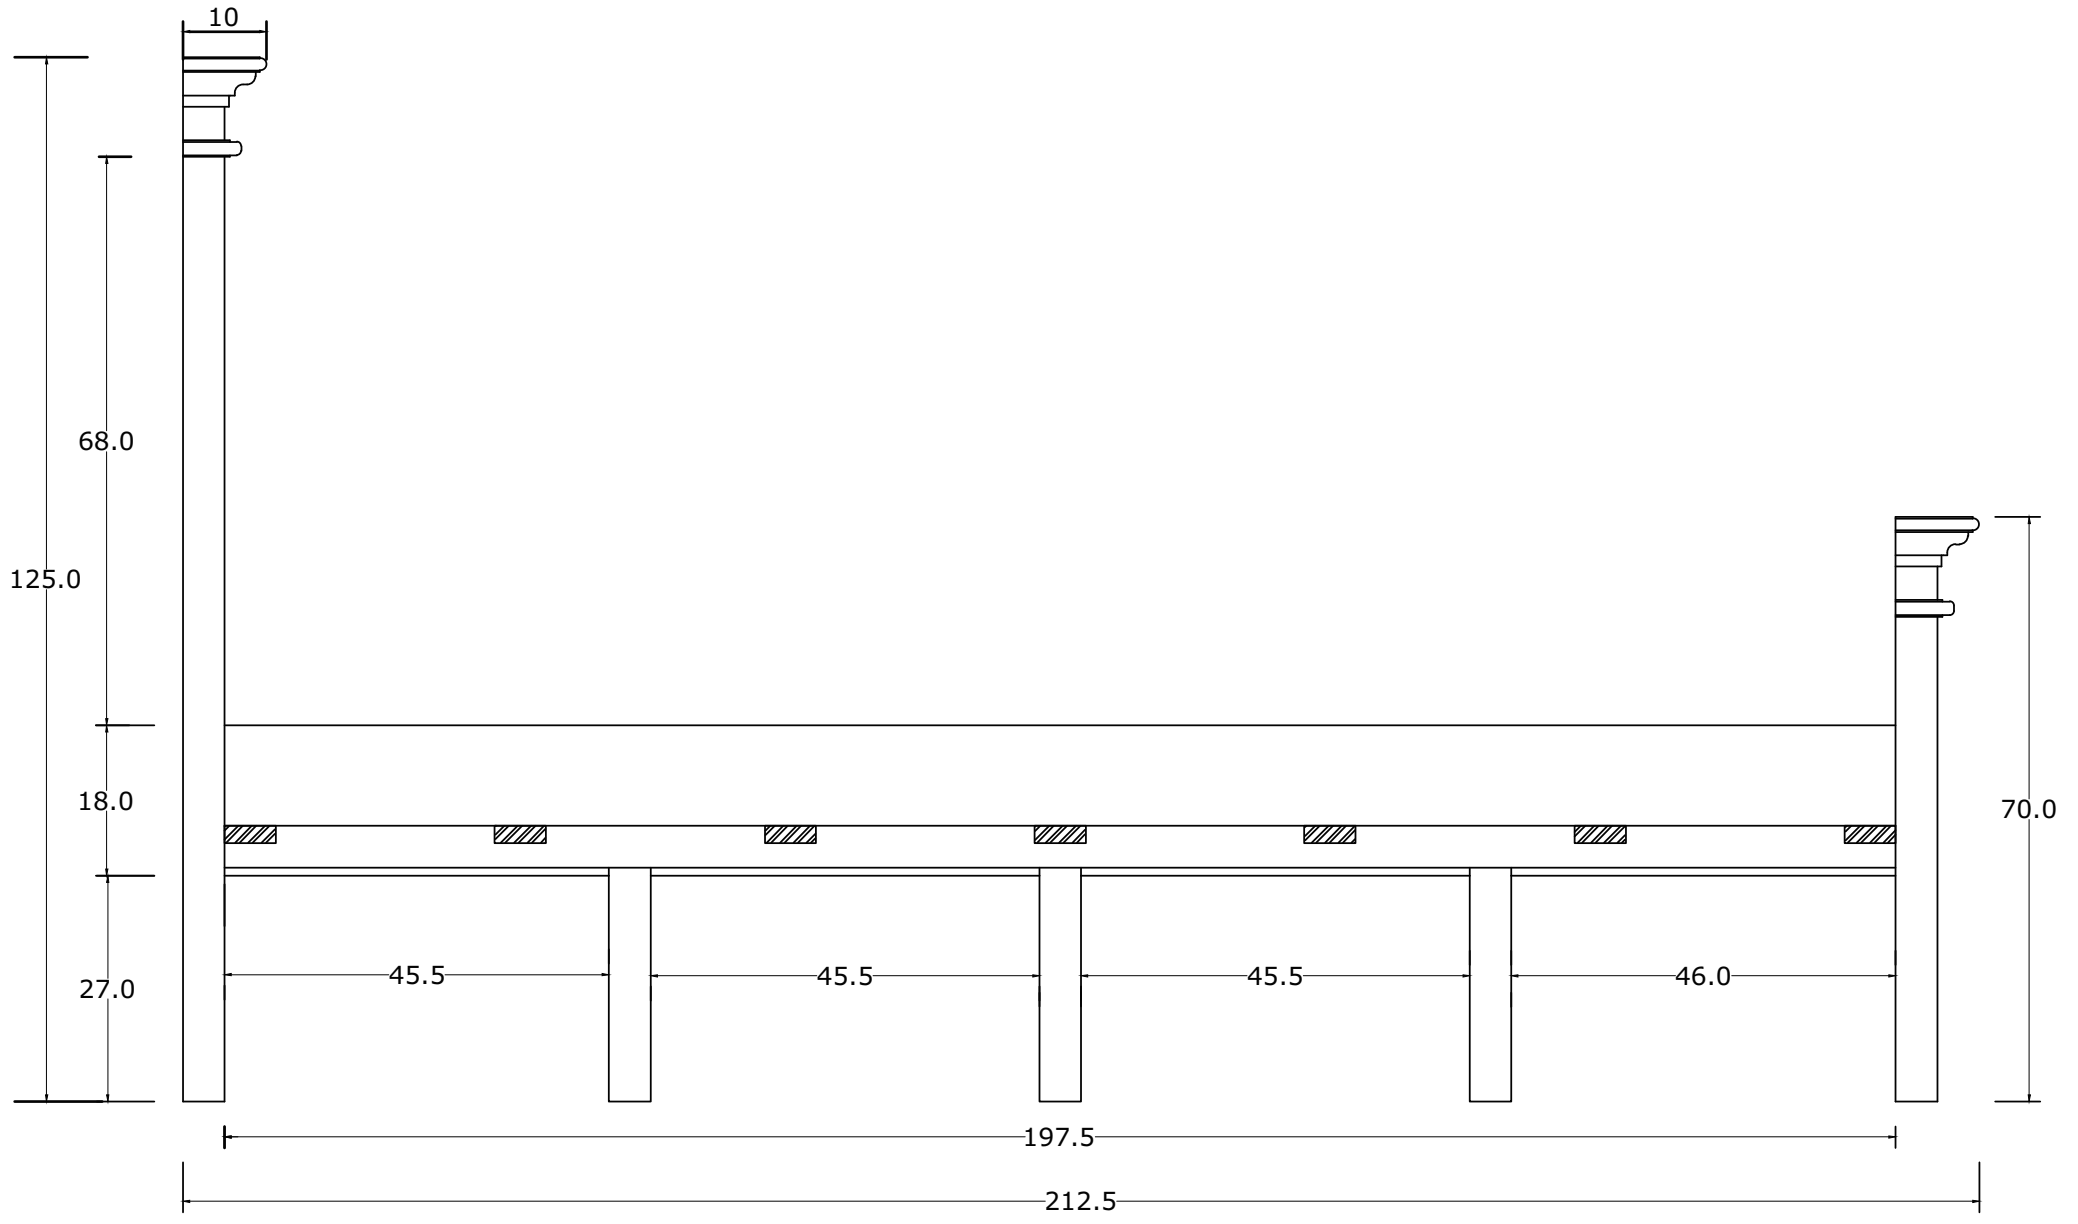

Technical Drawing

BKE001-180 | Halifax King Size Bed
125cm x 180cm x 200cm

NOVA SOLO

PERSPECTIVE

FRONT VIEW

SIDE VIEW

TOP VIEW

SECTION VIEW

SECTION VIEW