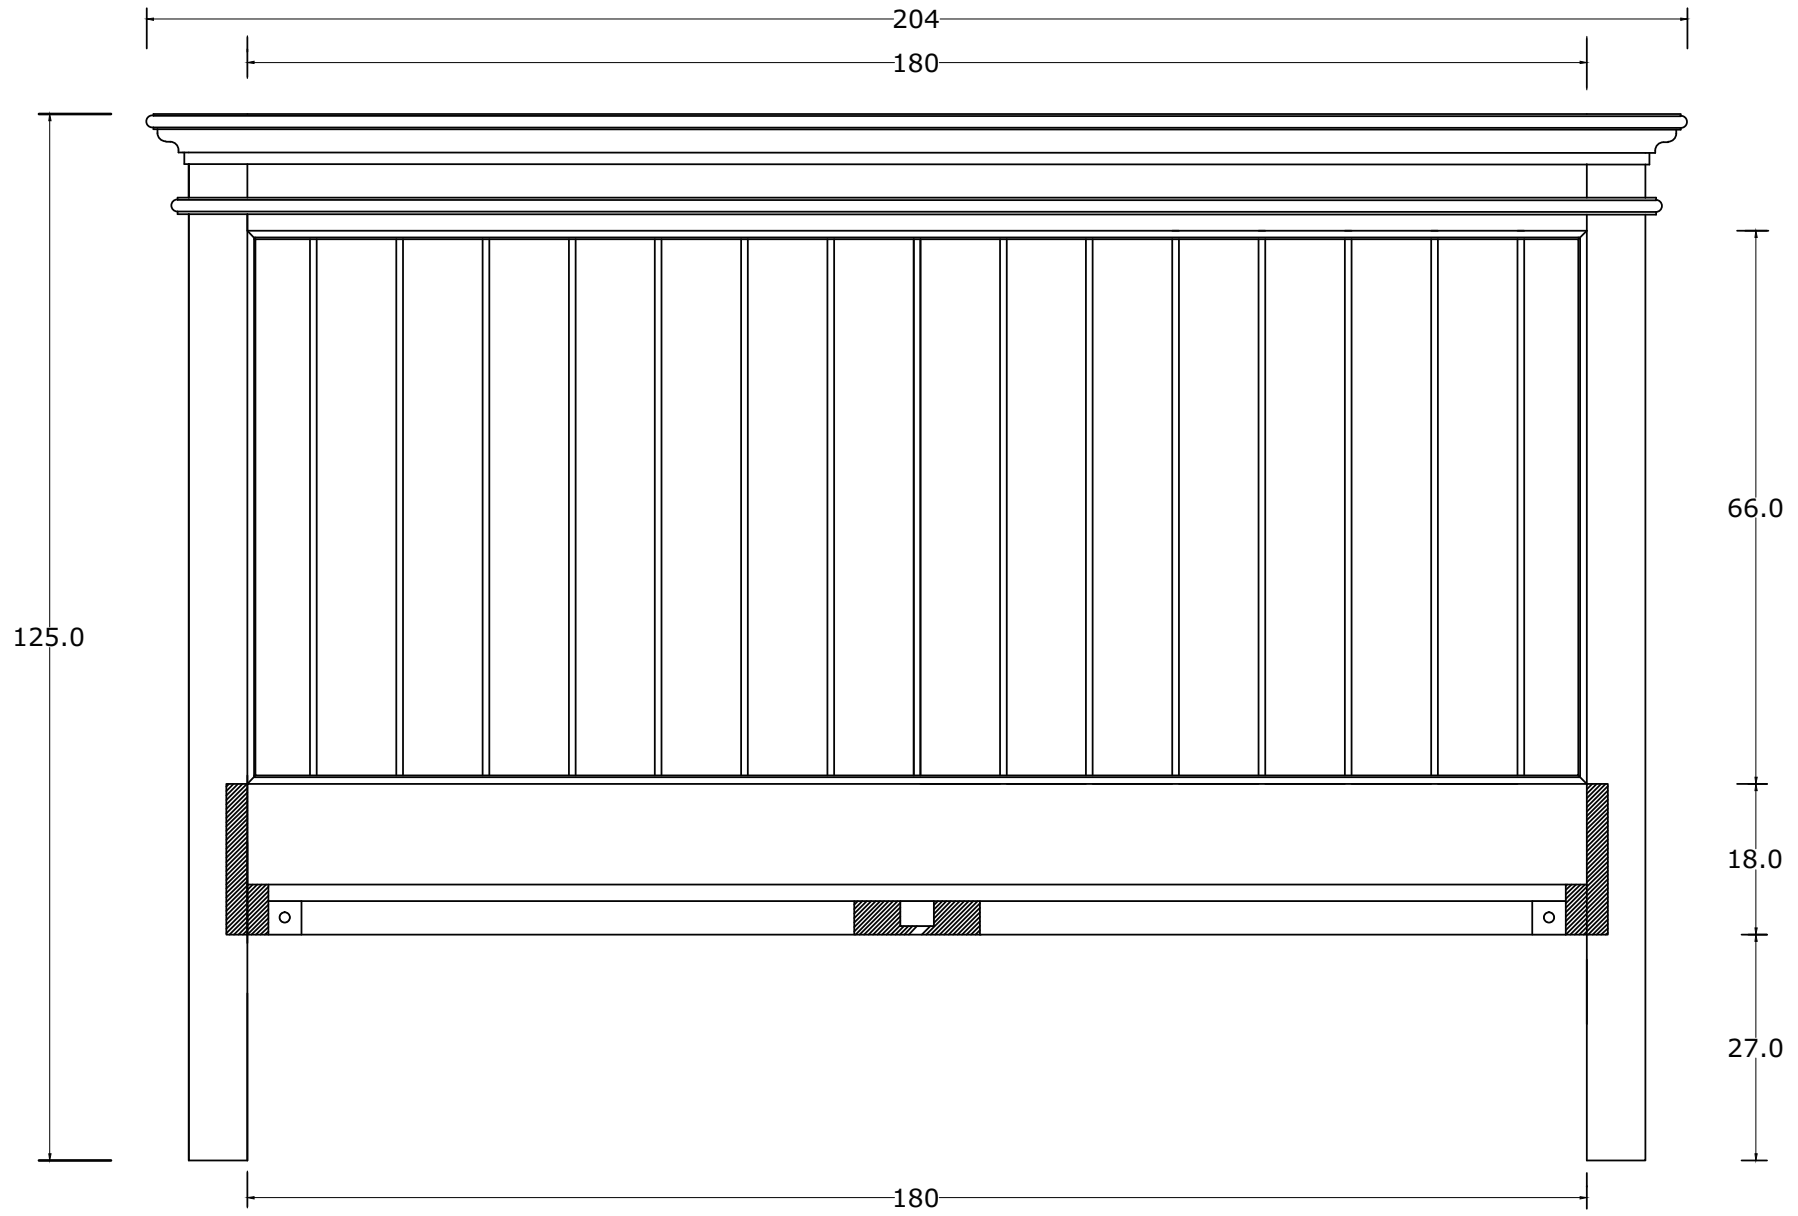

Technical Drawing

BKE001-180 | Halifax King Size Bed
125cm x 180cm x 200cm

NOVA SOLO

PERSPECTIVE

FRONT VIEW

SIDE VIEW

TOP VIEW

SECTION VIEW

SECTION VIEW