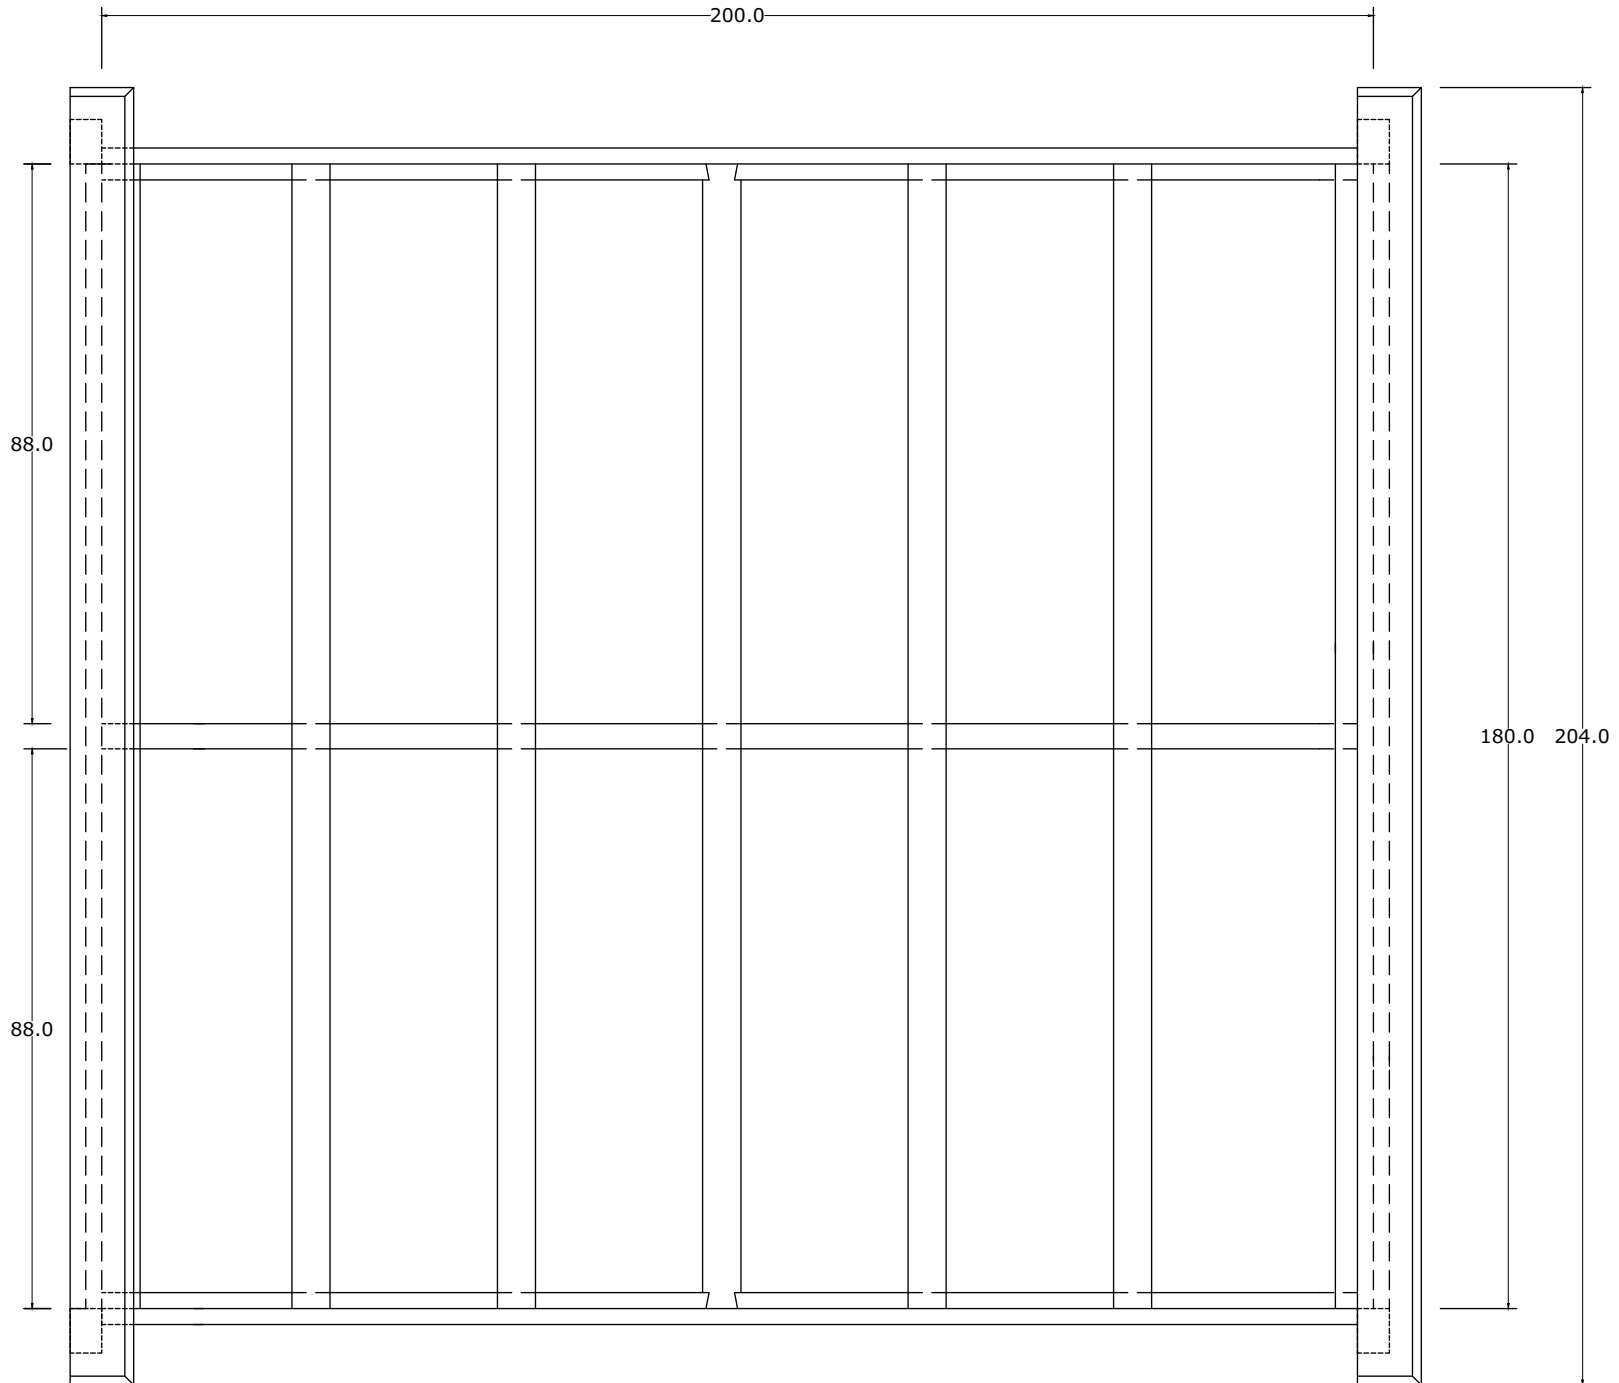

Technical Drawing

BKE001-180 | Halifax King Size Bed
125cm x 180cm x 200cm

NOVA SOLO

PERSPECTIVE

FRONT VIEW

SIDE VIEW

TOP VIEW

SECTION VIEW

SECTION VIEW