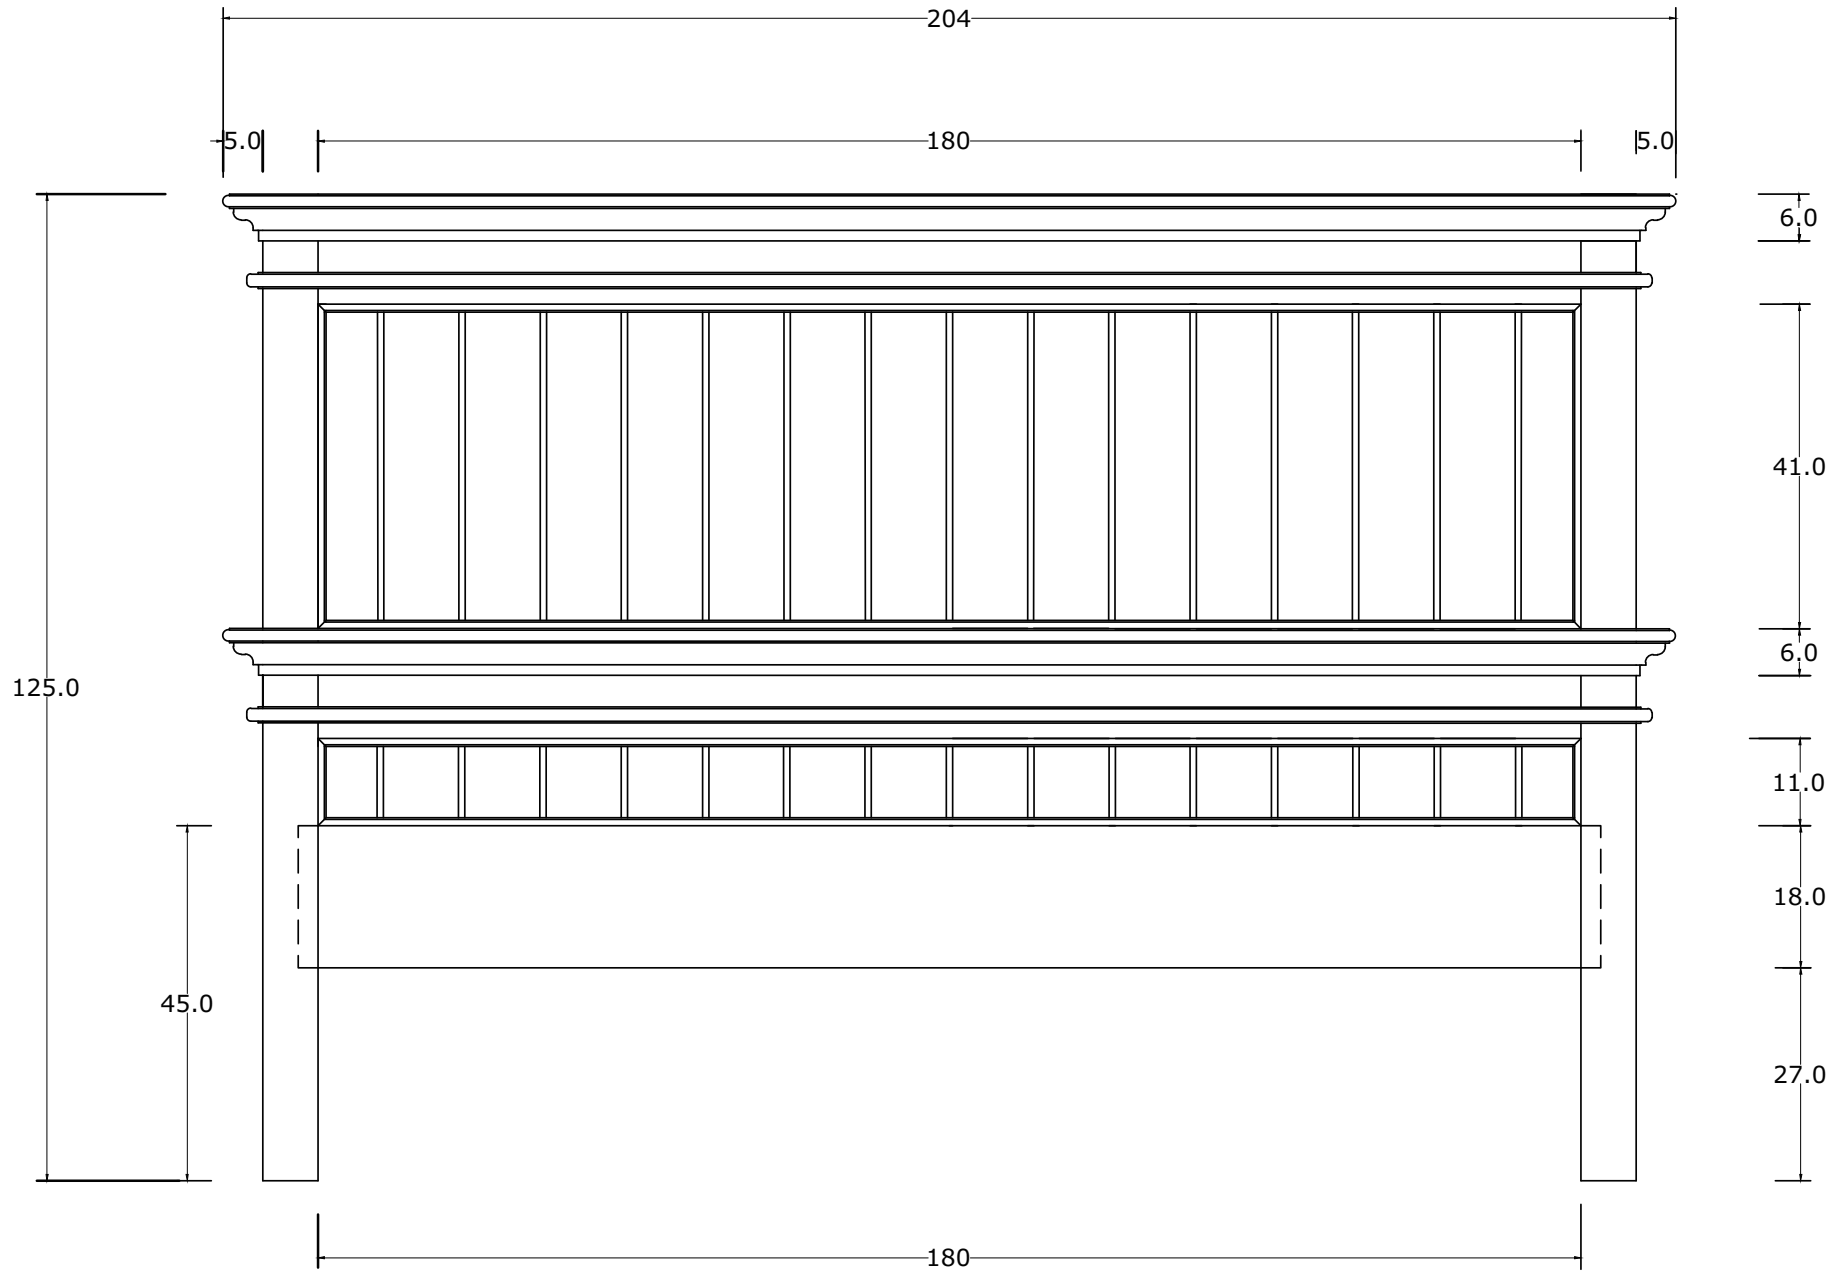

Technical Drawing

BKE001-180 | Halifax King Size Bed
125cm x 180cm x 200cm

NOVA SOLO

PERSPECTIVE

FRONT VIEW

SIDE VIEW

TOP VIEW

SECTION VIEW

SECTION VIEW