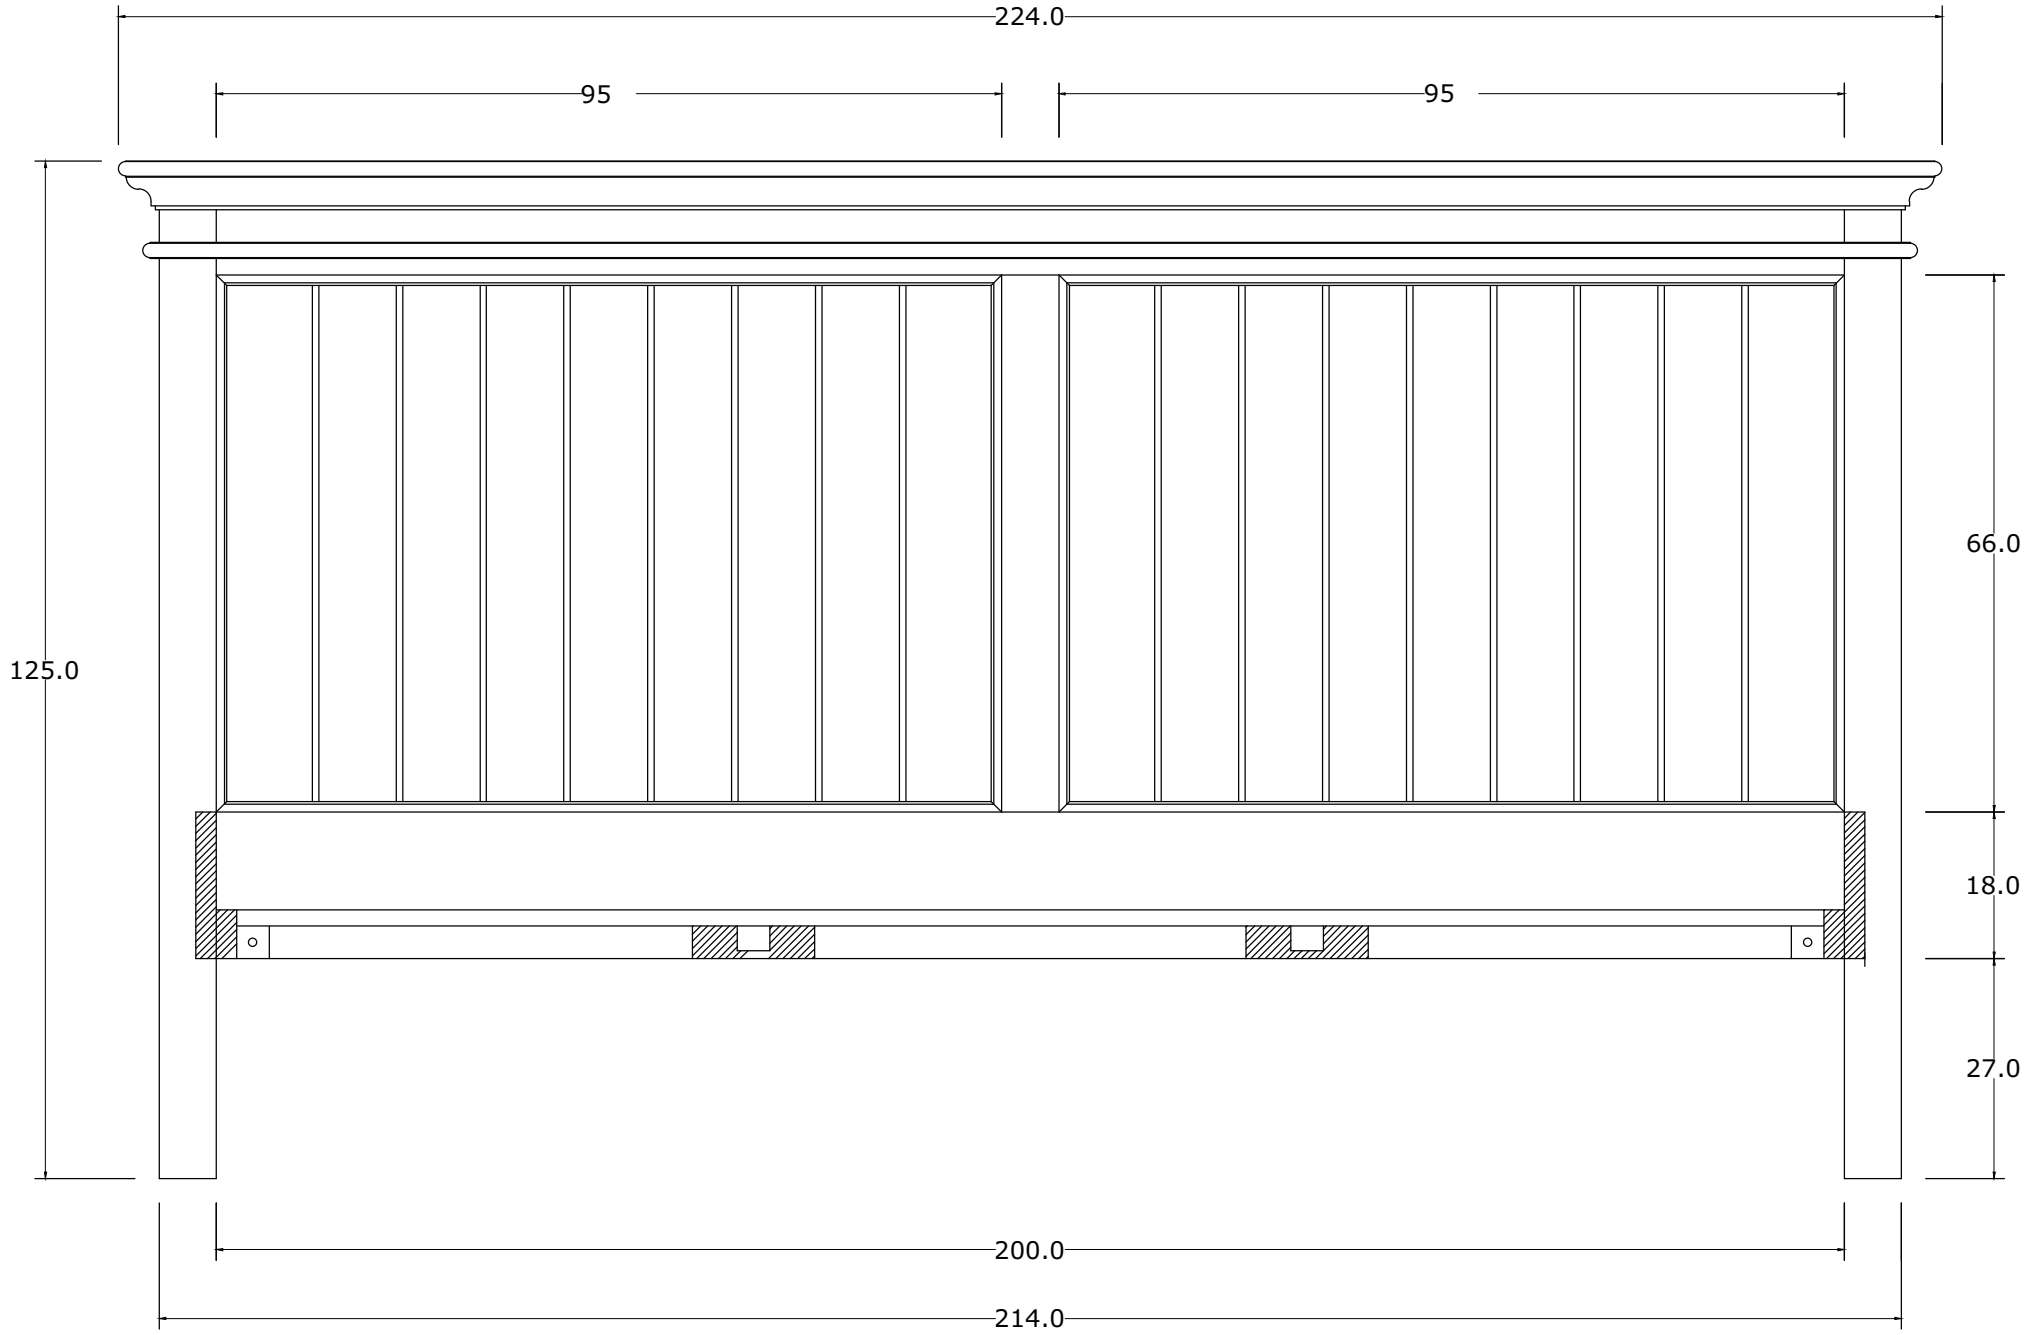

Technical Drawing

BKU001 | Halifax King Size Bed
195cm x 125cm x 205cm

NOVA SOLO

PERSPECTIVE

FRONT VIEW

SIDE VIEW

TOP VIEW

SECTION VIEW

SECTION VIEW