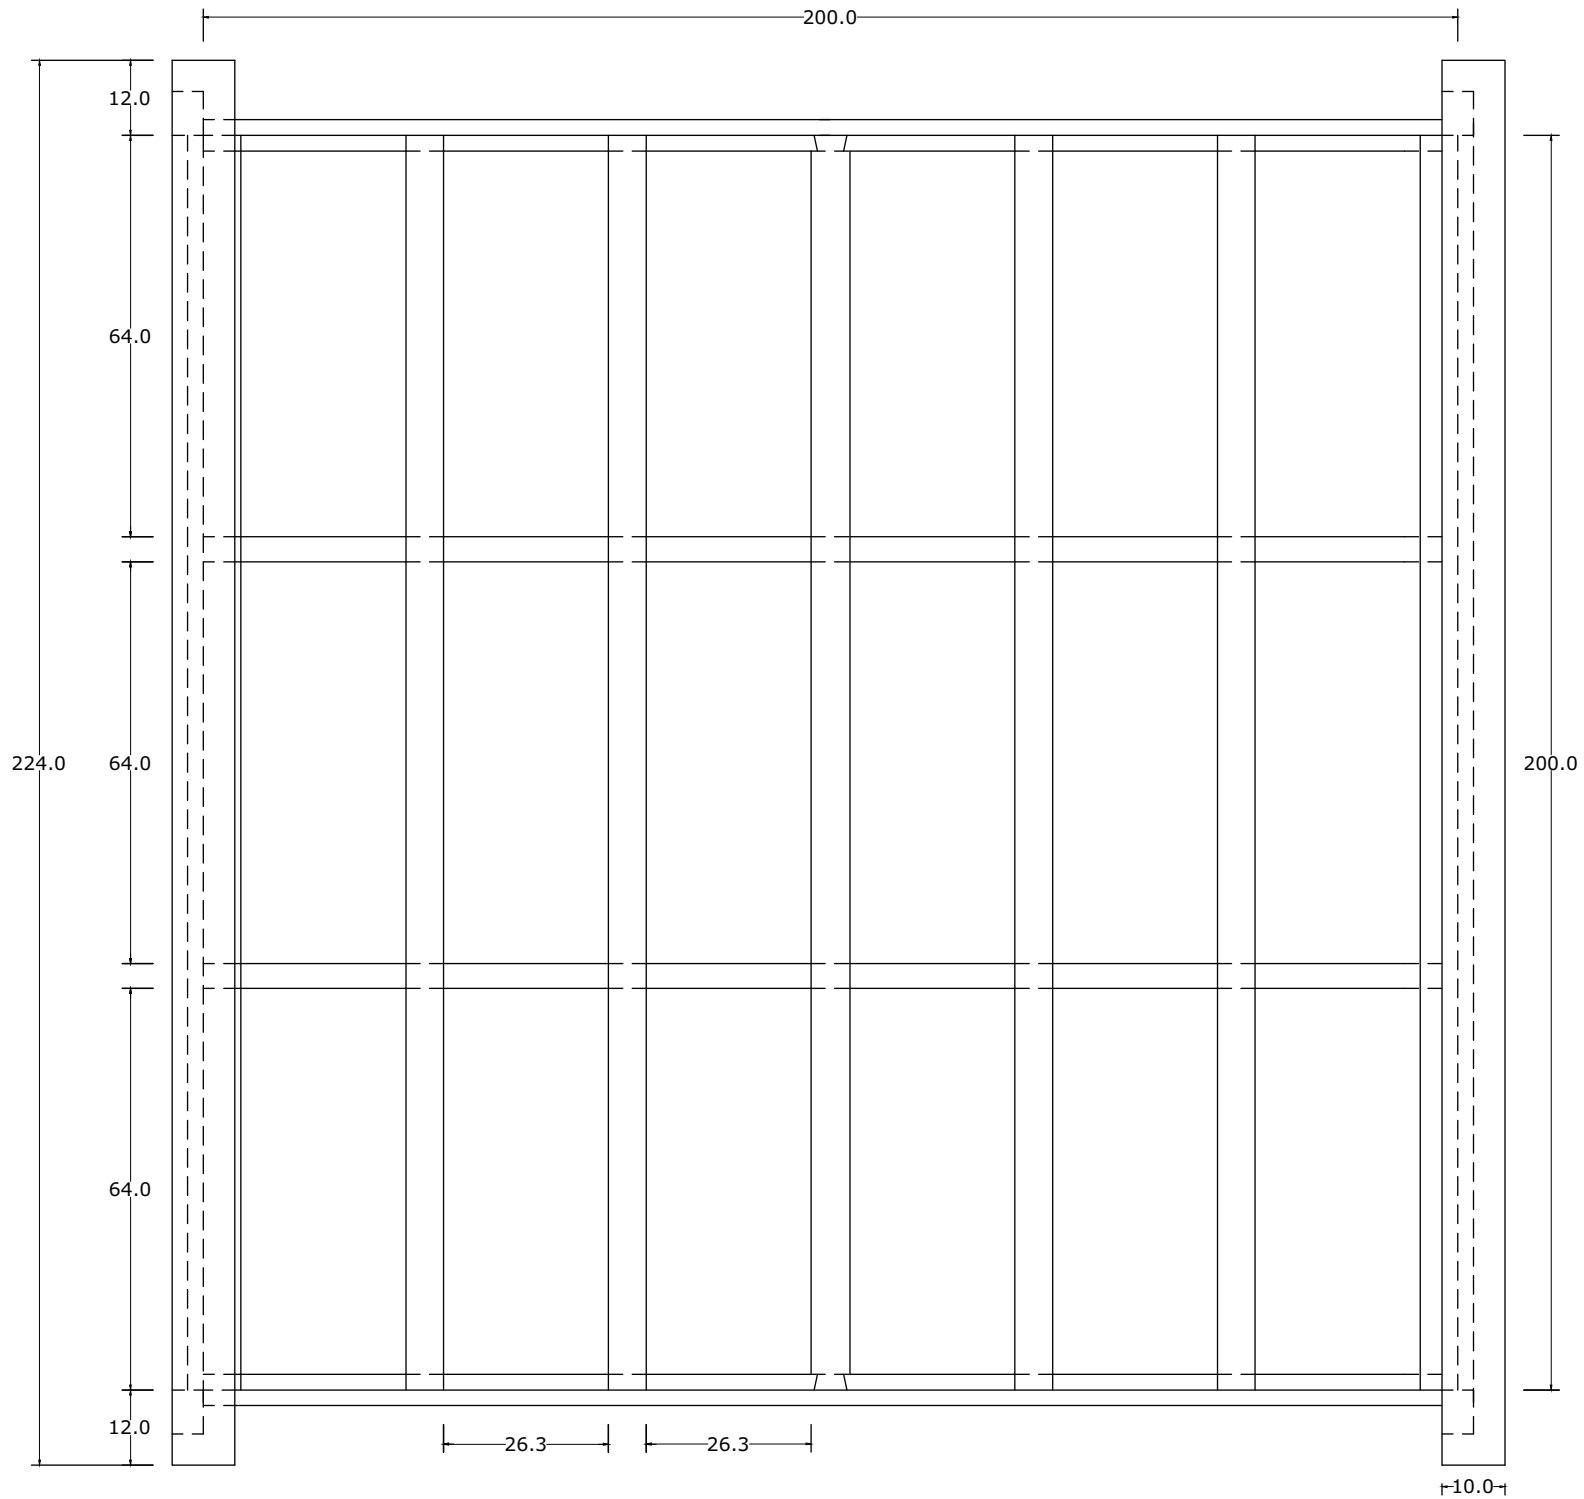

Technical Drawing

BKU001 | Halifax King Size Bed
195cm x 125cm x 205cm

NOVA SOLO

PERSPECTIVE

FRONT VIEW

SIDE VIEW

TOP VIEW

SECTION VIEW

SECTION VIEW