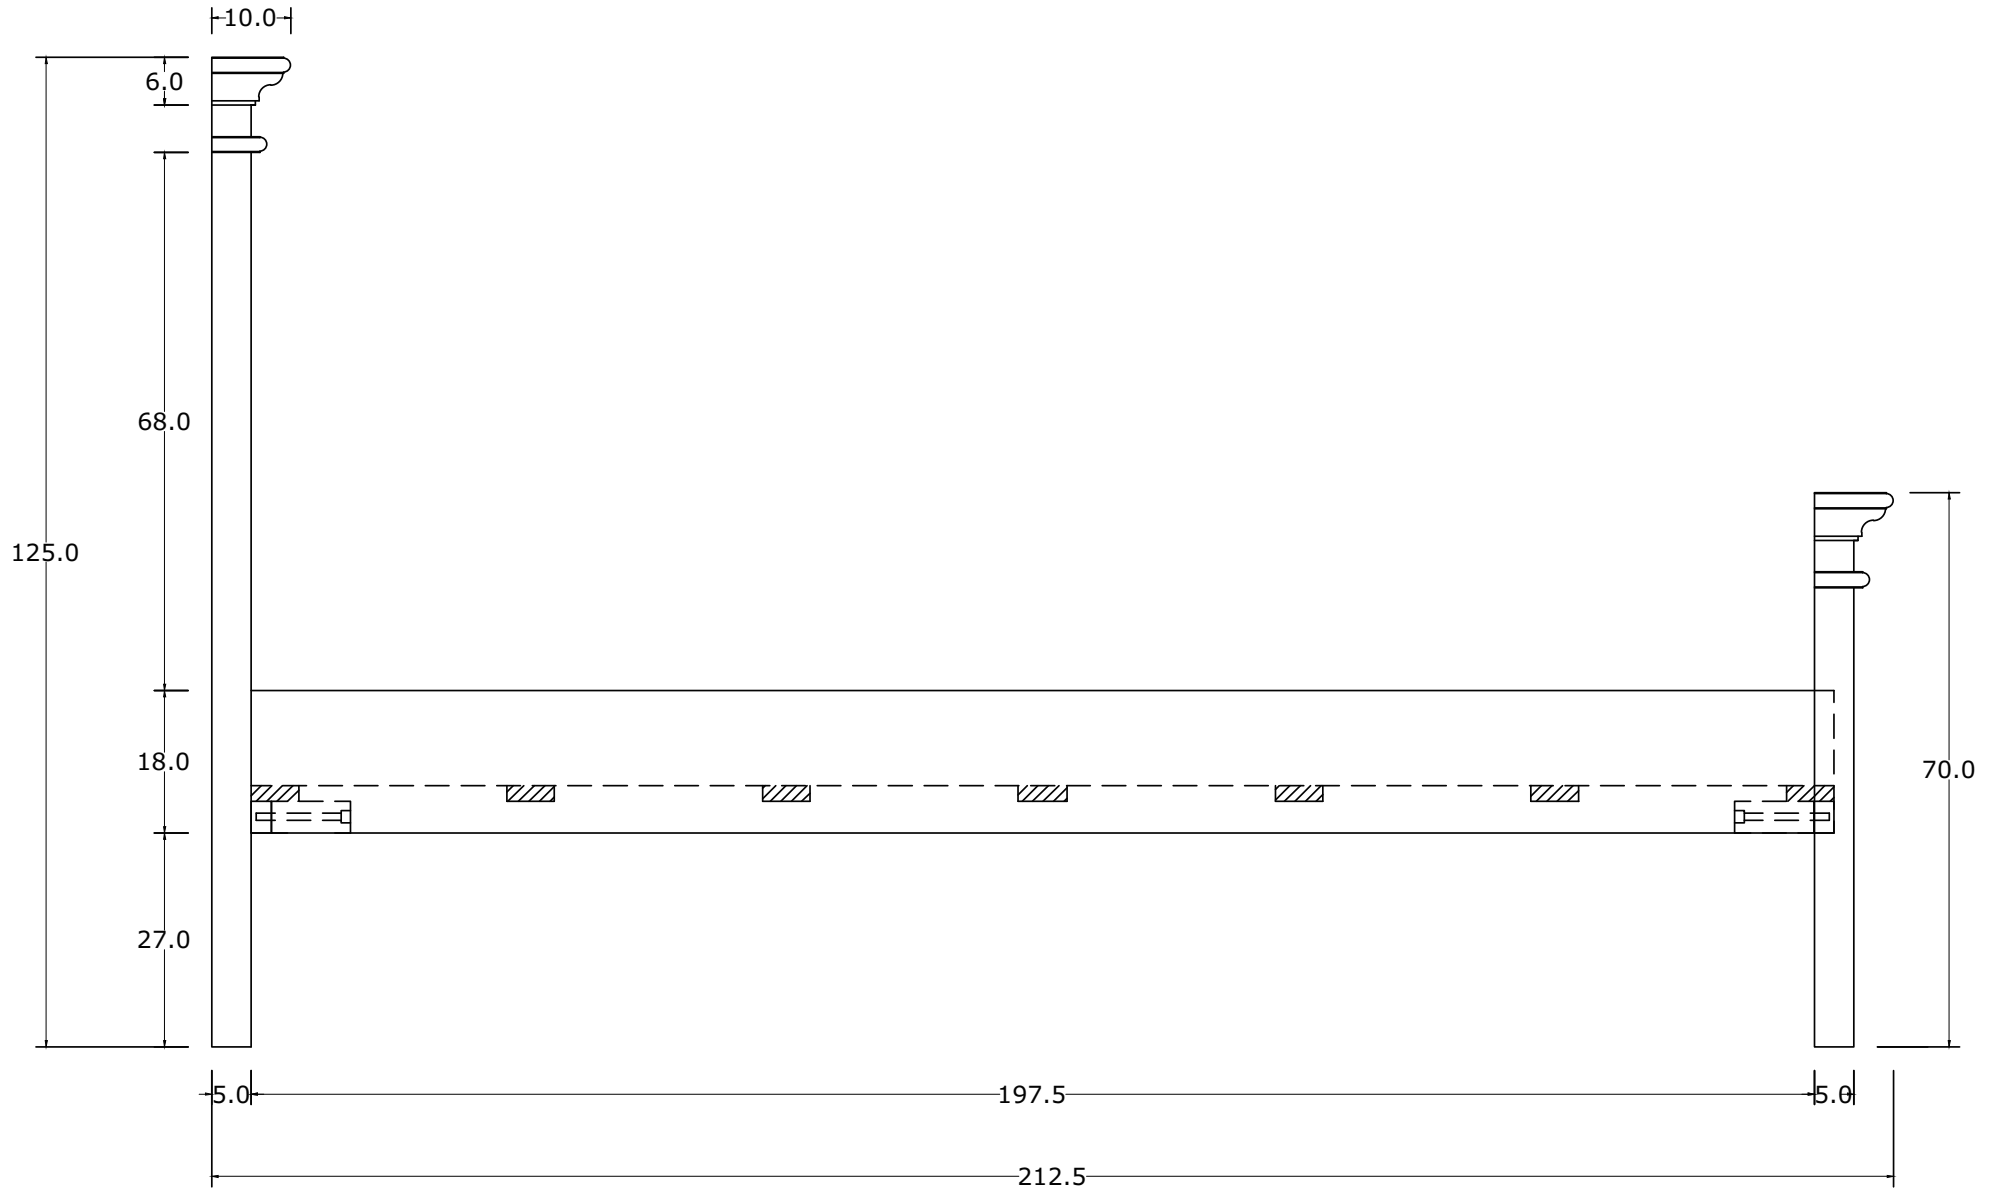

Technical Drawing

BKU001 | Halifax King Size Bed
195cm x 125cm x 205cm

NOVA SOLO

PERSPECTIVE

FRONT VIEW

SIDE VIEW

TOP VIEW

SECTION VIEW

SECTION VIEW