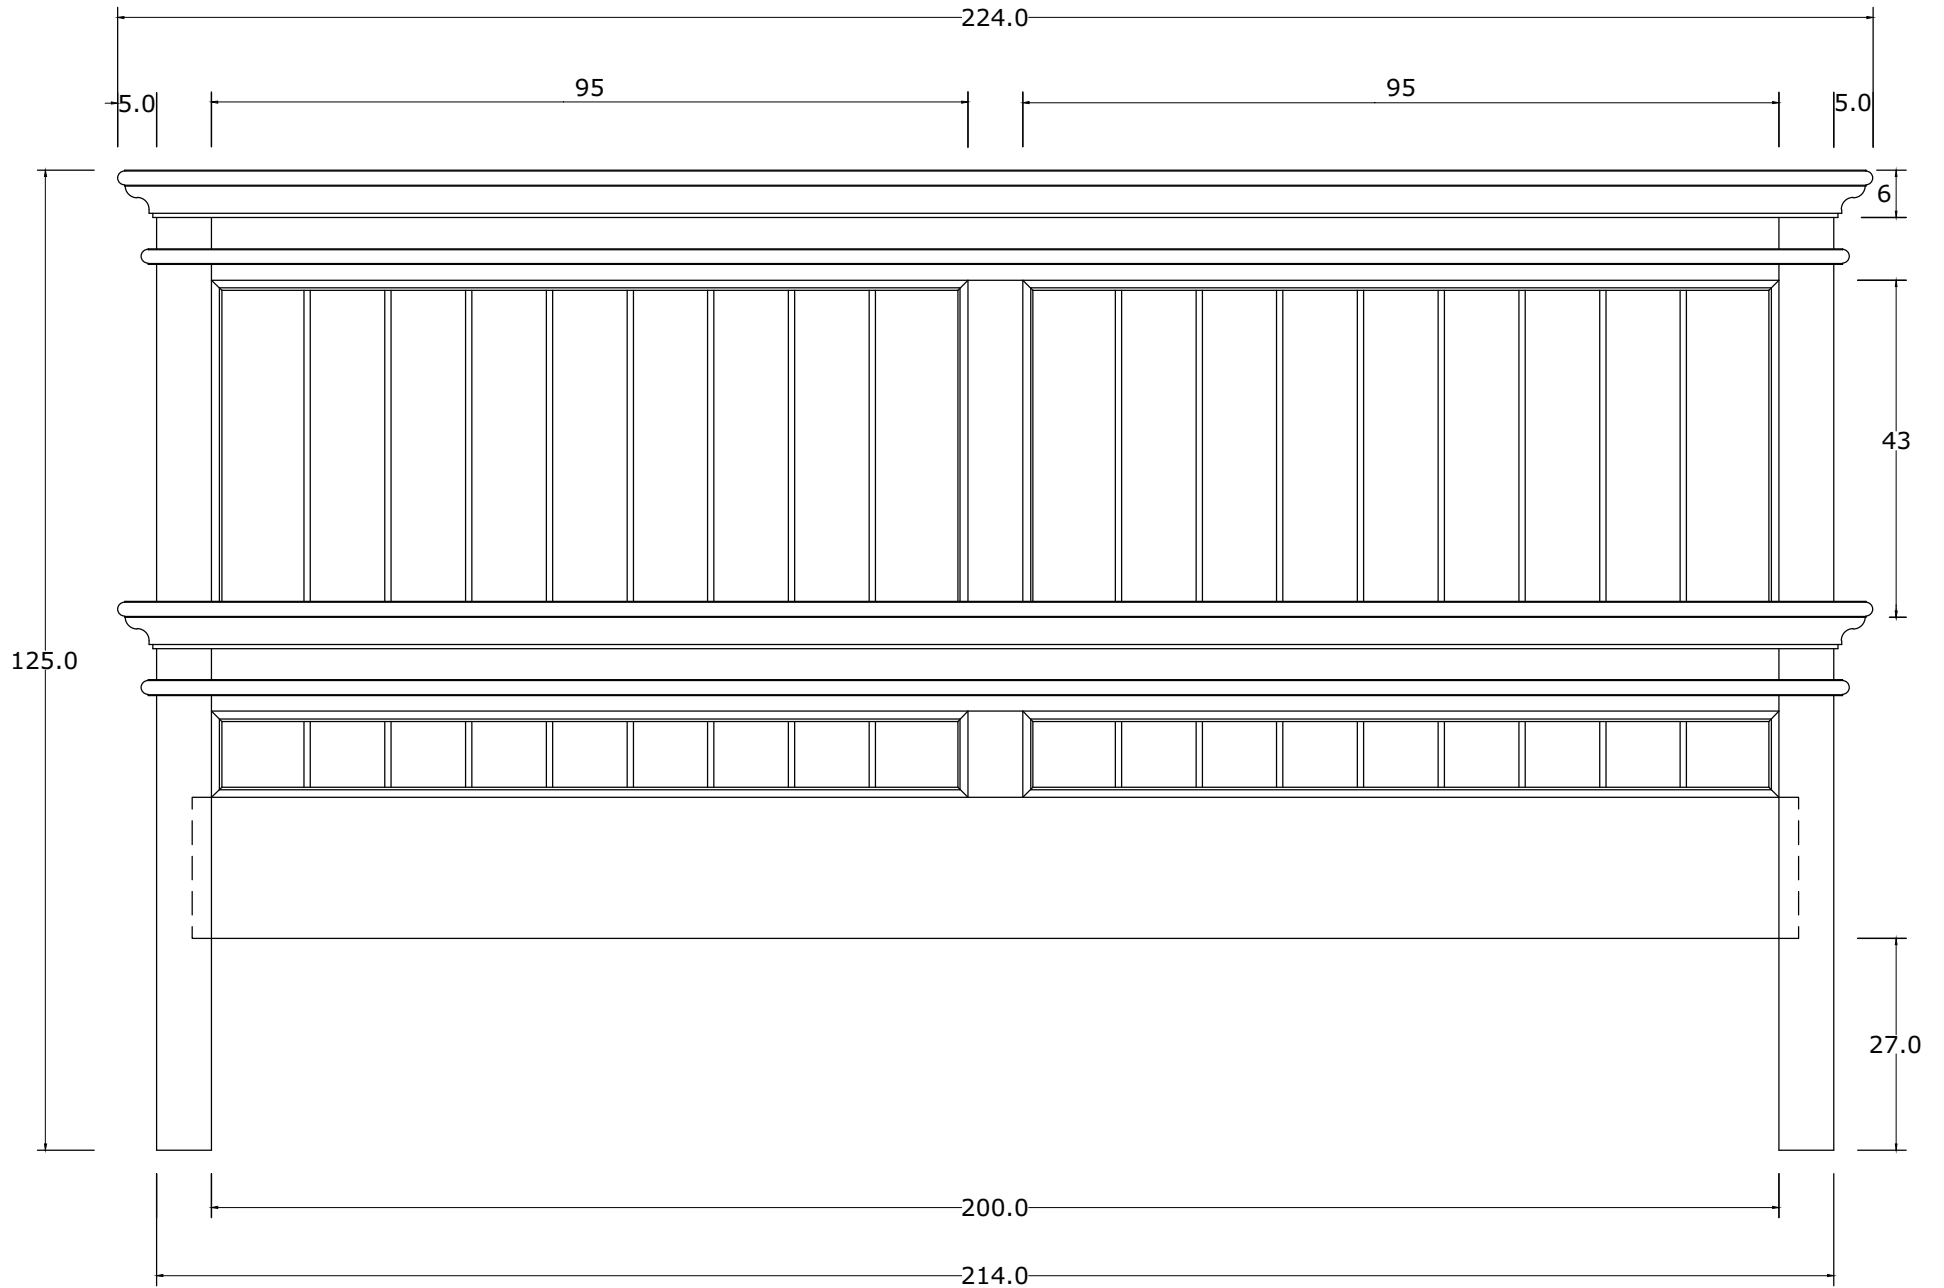

Technical Drawing

BKU001 | Halifax King Size Bed
195cm x 125cm x 205cm

NOVA SOLO

PERSPECTIVE

FRONT VIEW

SIDE VIEW

TOP VIEW

SECTION VIEW

SECTION VIEW