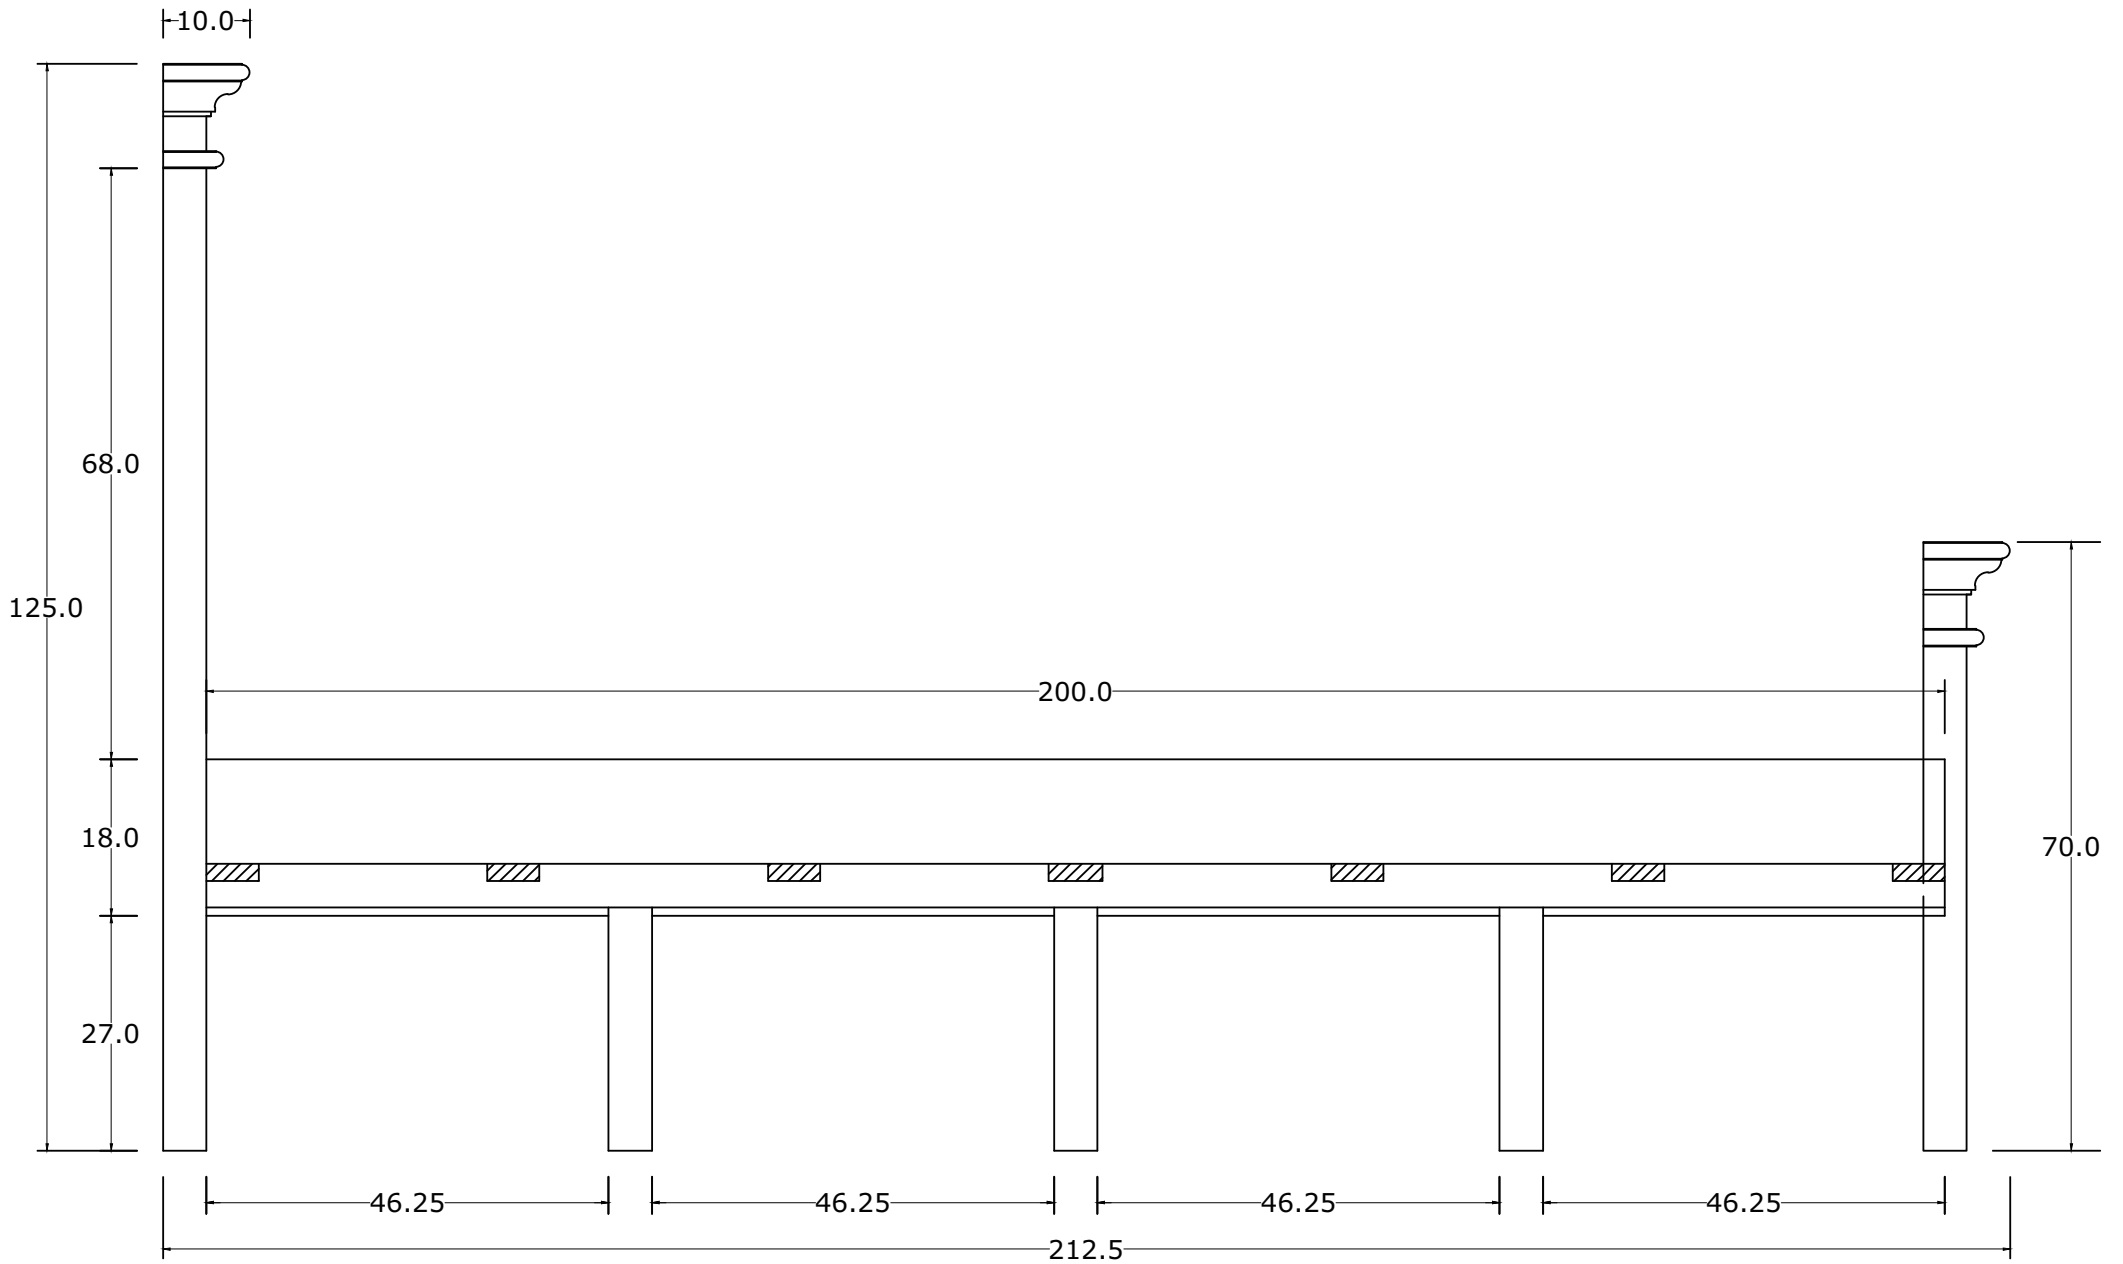

Technical Drawing

BKU001 | Halifax King Size Bed
195cm x 125cm x 205cm

NOVA SOLO

PERSPECTIVE

FRONT VIEW

SIDE VIEW

TOP VIEW

SECTION VIEW

SECTION VIEW