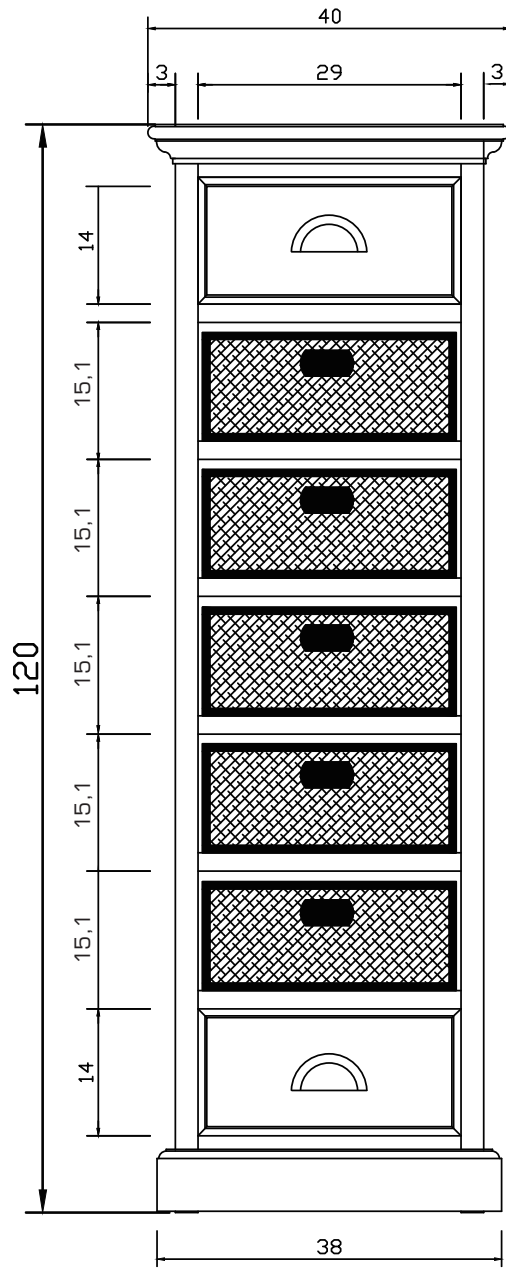

# Technical Drawing

CA583 | Halifax Storage Tower with Basket Set

120cm x 40cm x 30cm

NOVA SOLO

**PERSPECTIVE**

FRONT

SIDE

BACK

*TOP*

*DRAWER*