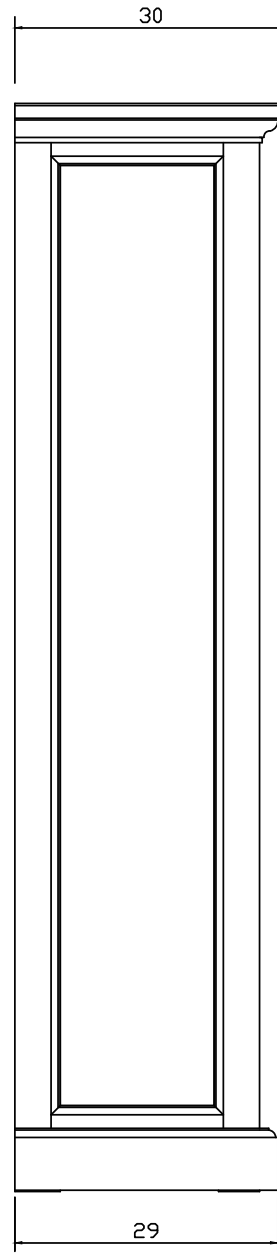

# Technical Drawing

CA583 | Halifax Storage Tower with Basket Set

120cm x 40cm x 30cm

NOVA SOLO

**PERSPECTIVE**

FRONT

SIDE

BACK

*TOP*

*DRAWER*