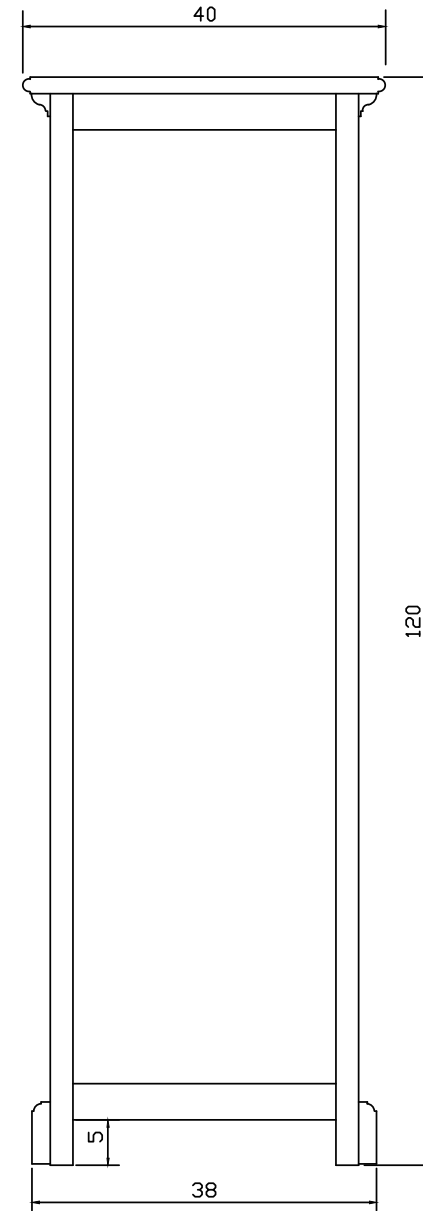

# Technical Drawing

CA583 | Halifax Storage Tower with Basket Set

120cm x 40cm x 30cm

NOVA SOLO

**PERSPECTIVE**

FRONT

SIDE

BACK

*TOP*

*DRAWER*