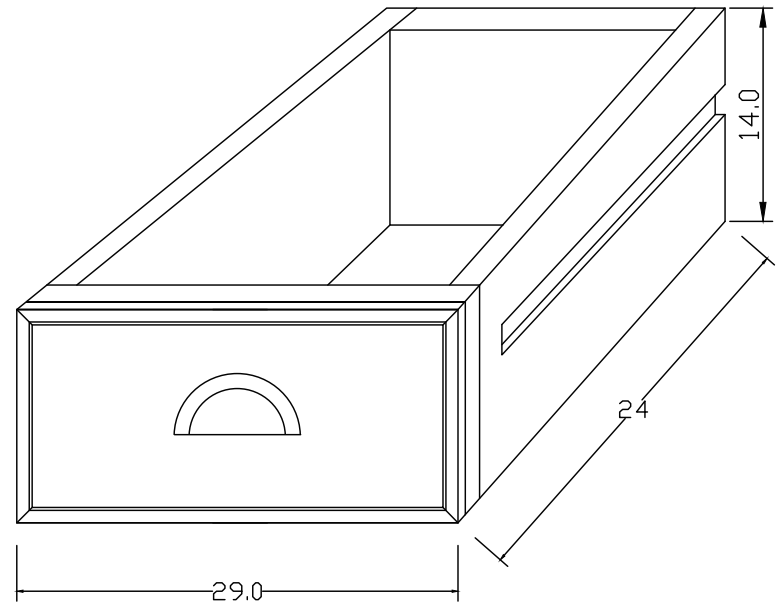

BACK

DRAWER