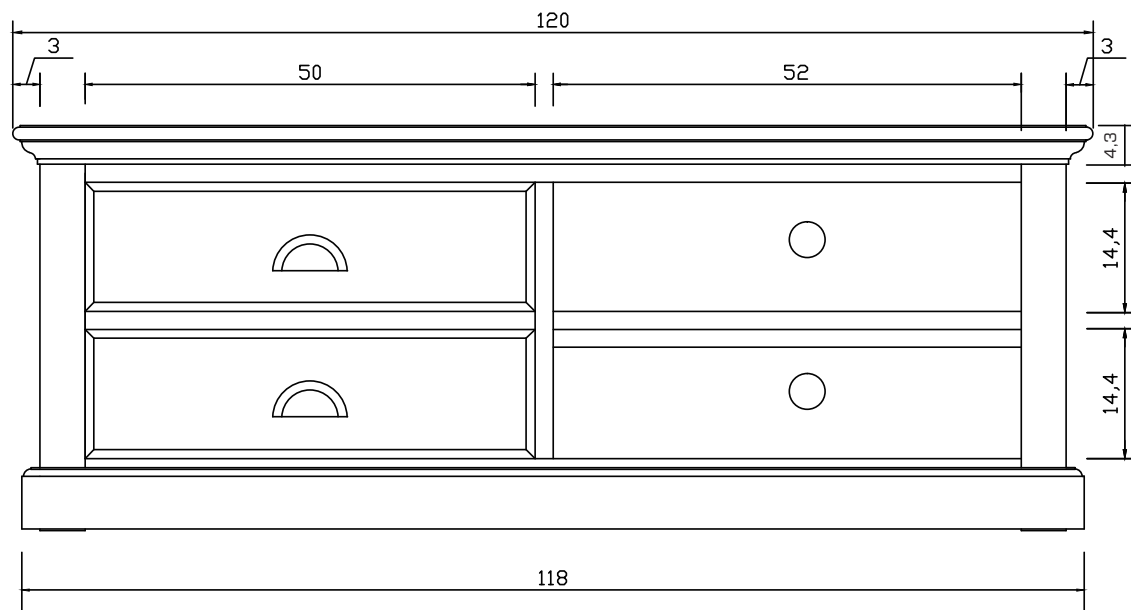

# Technical Drawing

CA592-120 | Halifax Medium ETU

45cm x 120cm x 45cm

NOVA SOLO

**PERSPECTIVE**

*FRONT VIEW*

*SIDE VIEW*

*TOP VIEW*