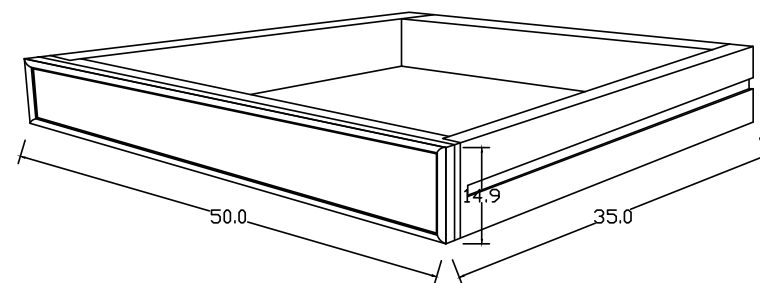

# Technical Drawing

CA592-120 | Halifax Medium ETU

45cm x 120cm x 45cm

NOVA SOLO

**PERSPECTIVE**

*FRONT VIEW*

*SIDE VIEW*

*TOP VIEW*