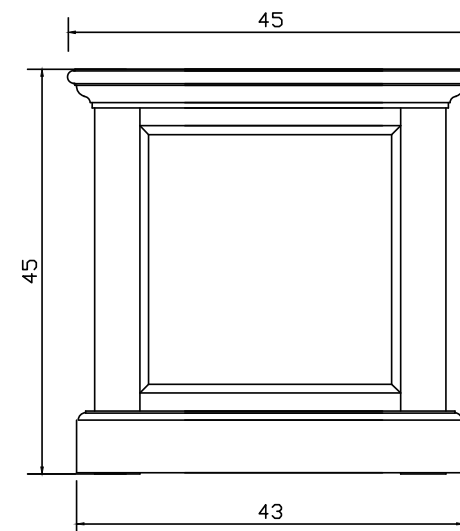

# Technical Drawing

CA592-120 | Halifax Medium ETU

45cm x 120cm x 45cm

NOVA SOLO

**PERSPECTIVE**

*FRONT VIEW*

*SIDE VIEW*

*TOP VIEW*