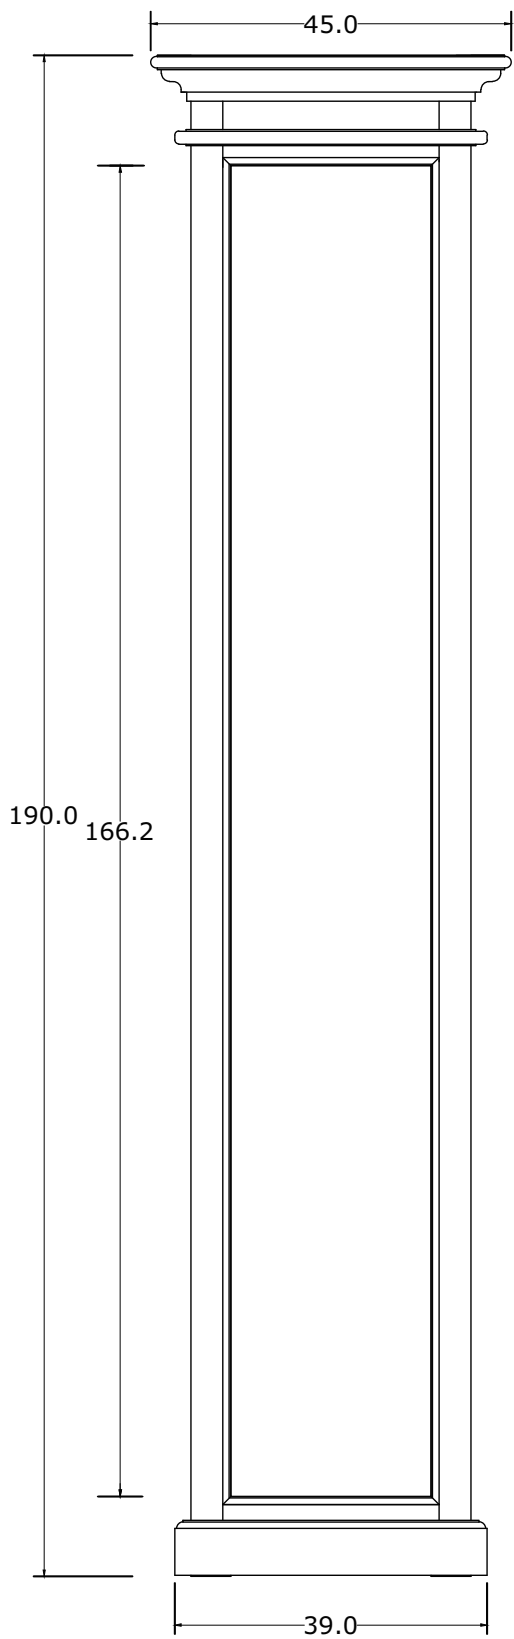

Technical Drawing

CA603

Halifax Room Divider with Basket Set

190cm x 120cm x 45cm

NOVA 3070

PERSPECTIVE

FRONT & BACK VIEW

SIDE VIEW

TOP VIEW

DETAIL BASKET