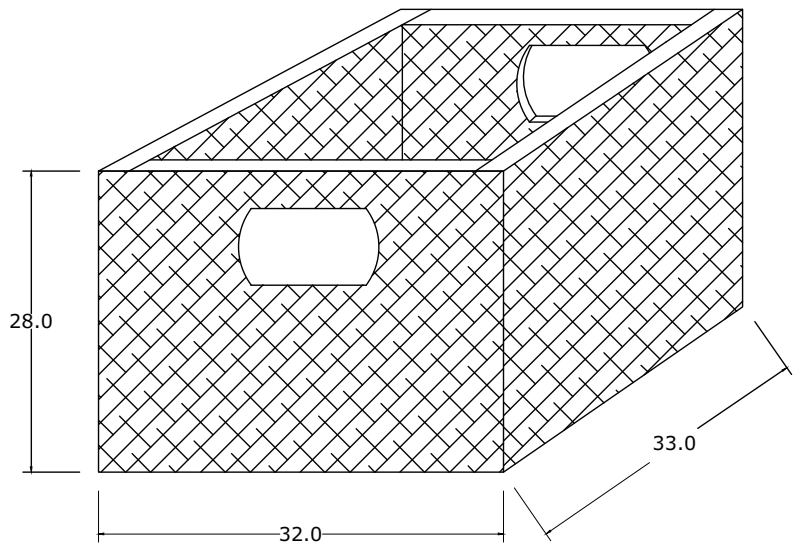

Technical Drawing

CA603

Halifax Room Divider with Basket Set

190cm x 120cm x 45cm

NOVA 3070

PERSPECTIVE

FRONT & BACK VIEW

SIDE VIEW

TOP VIEW

DETAIL BASKET