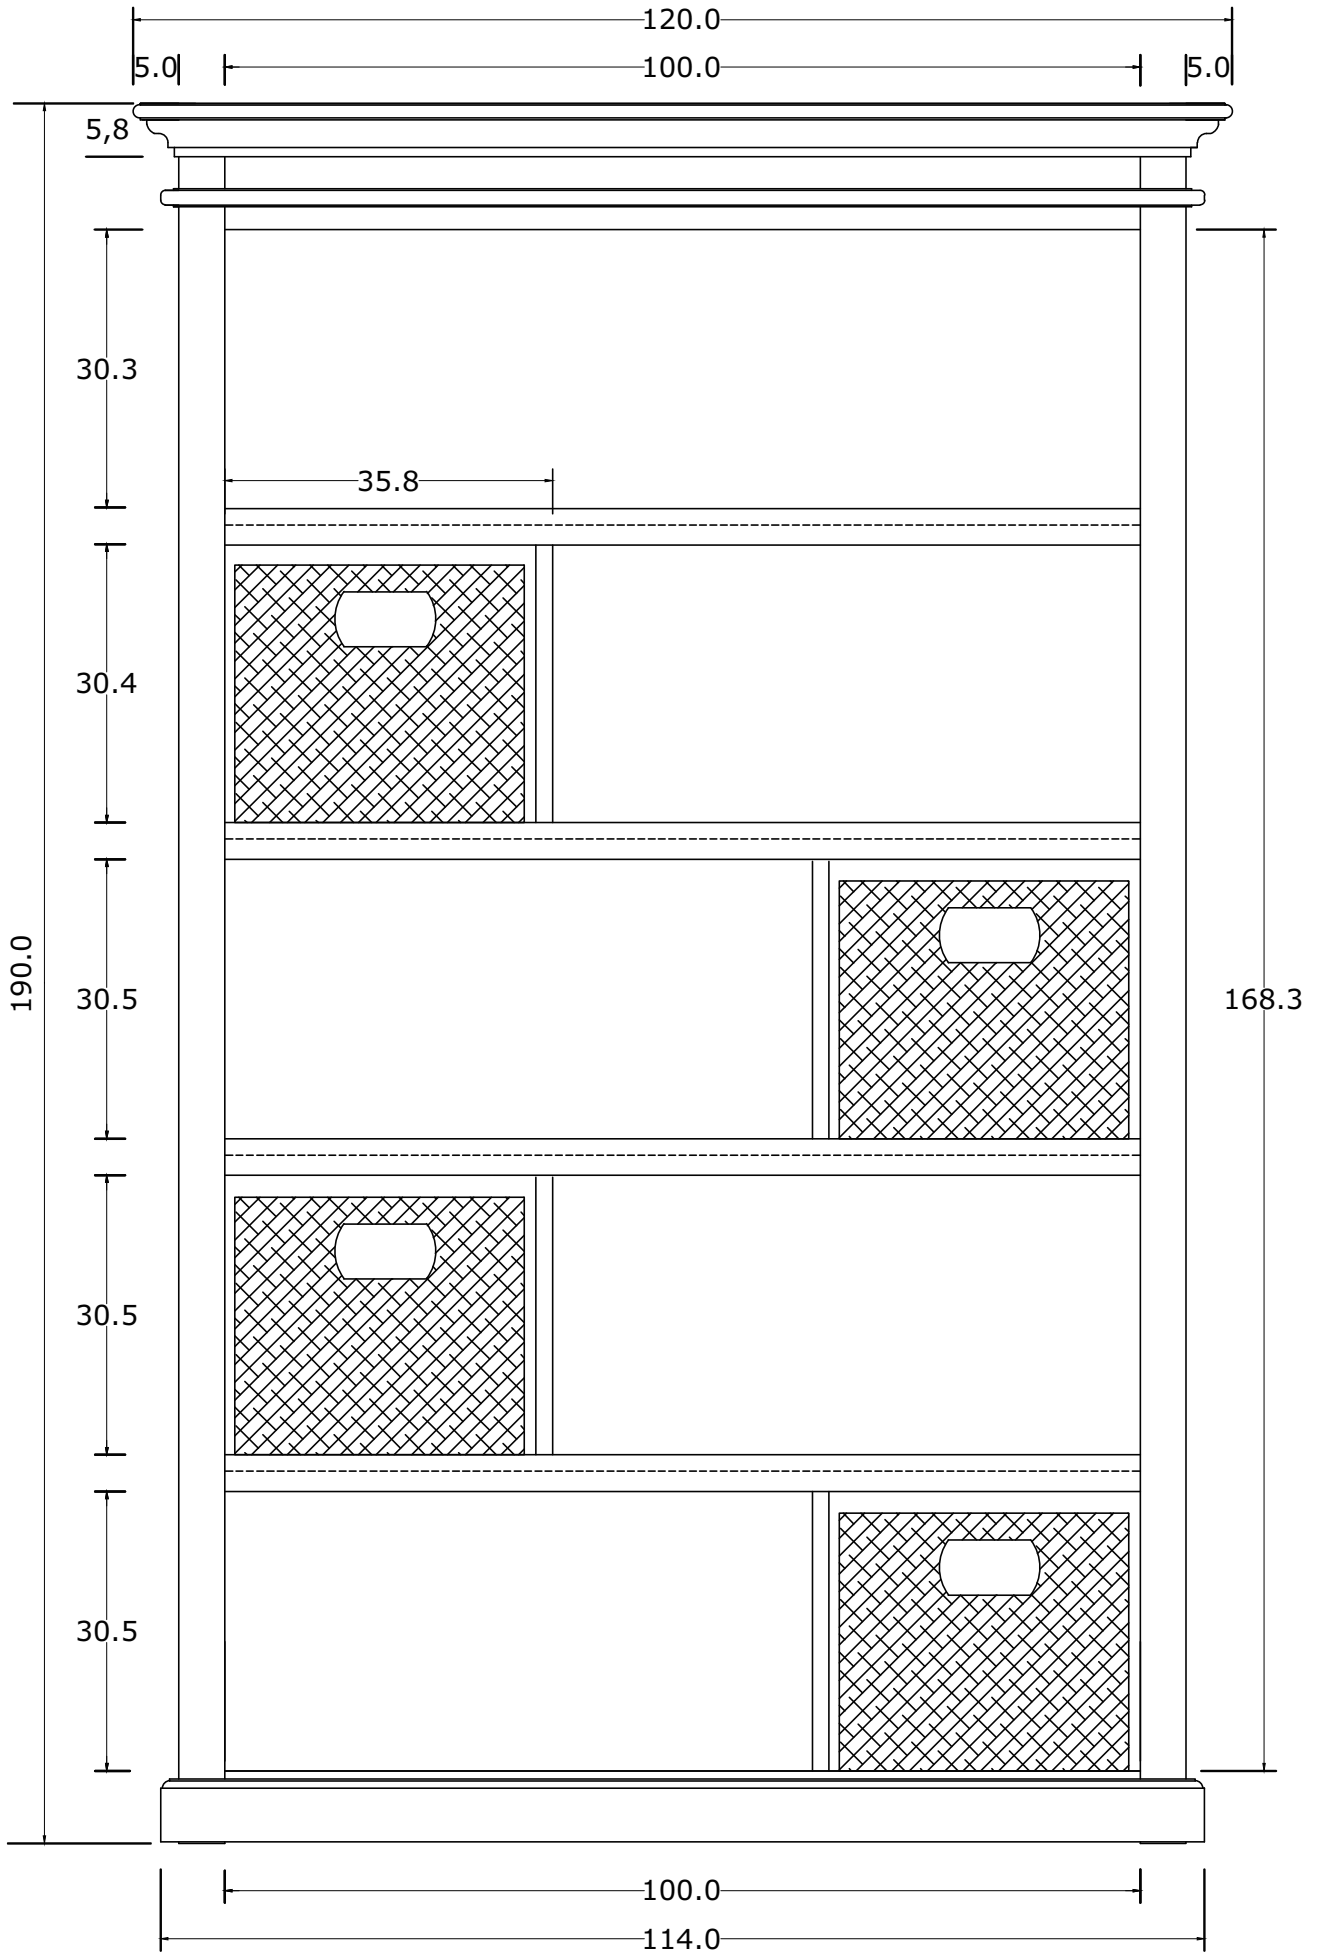

Technical Drawing

CA603

Halifax Room Divider with Basket Set

190cm x 120cm x 45cm

NOVA 3070

PERSPECTIVE

FRONT & BACK VIEW

SIDE VIEW

TOP VIEW

DETAIL BASKET