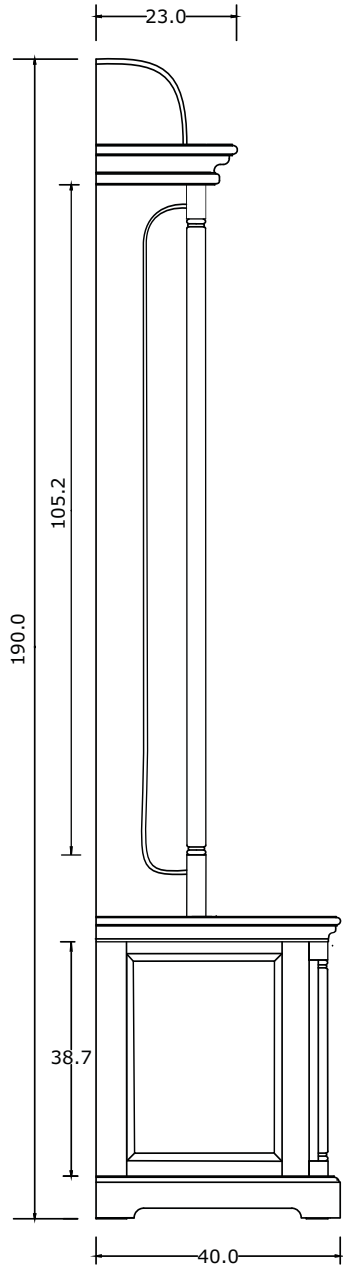

Technical Drawing

CA605 | Provence Hall Tree

190cm x 100cm x 40cm

NOVA SOLO

PERSPECTIVE

FRONT VIEW

SIDE VIEW

BACK VIEW

TOP VIEW

DETAIL DRAWER