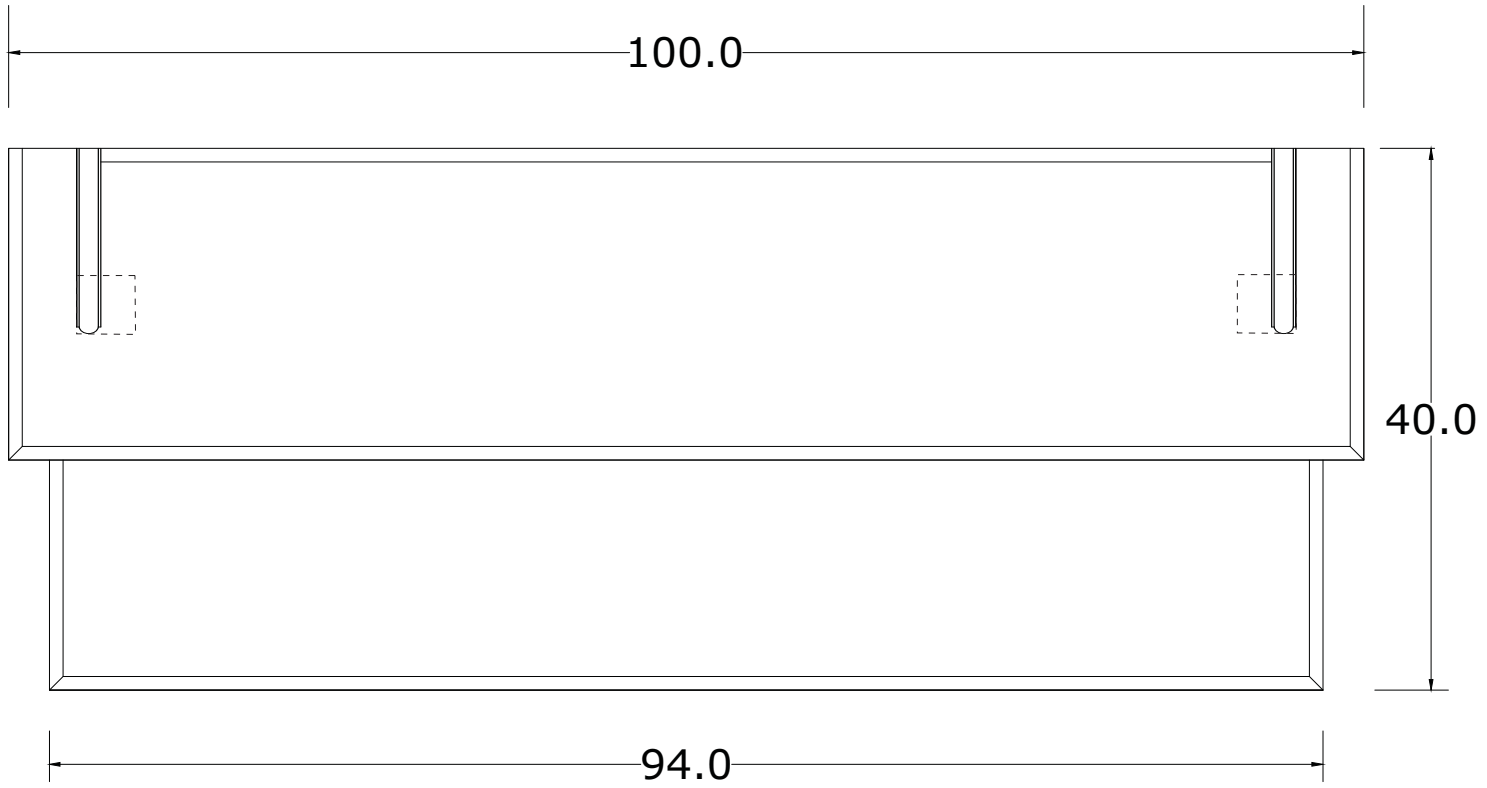

Technical Drawing

CA605 | Provence Hall Tree

190cm x 100cm x 40cm

NOVA SOLO

PERSPECTIVE

FRONT VIEW

SIDE VIEW

BACK VIEW

TOP VIEW

DETAIL DRAWER