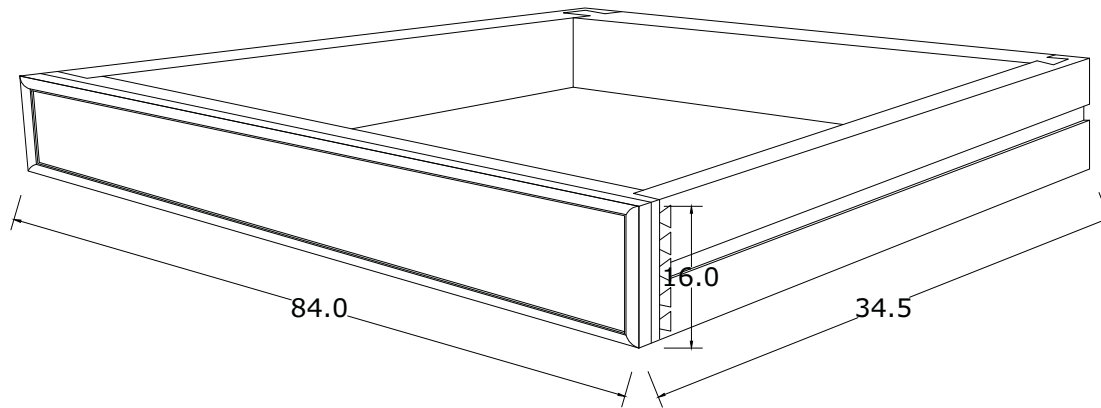

Technical Drawing

CA605 | Provence Hall Tree

190cm x 100cm x 40cm

NOVA SOLO

PERSPECTIVE

FRONT VIEW

SIDE VIEW

BACK VIEW

TOP VIEW

DETAIL DRAWER