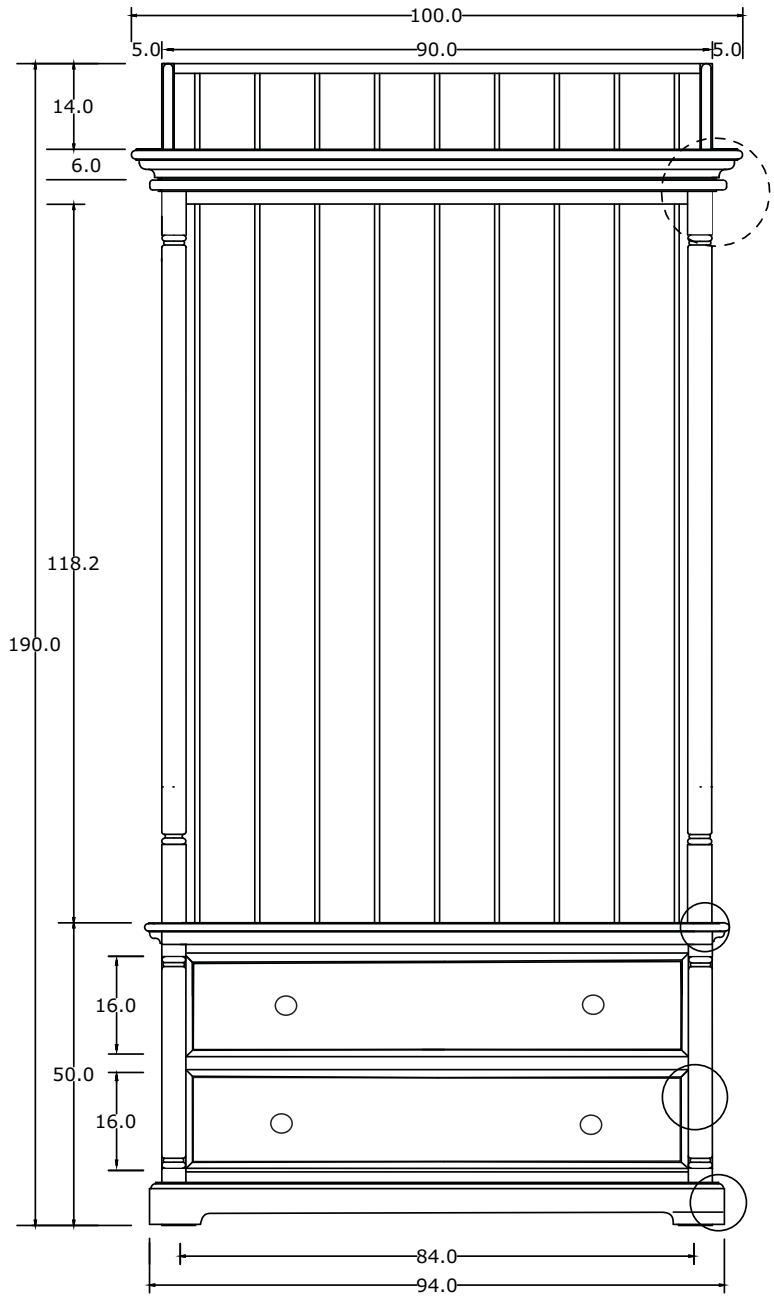

Technical Drawing

CA605 | Provence Hall Tree

190cm x 100cm x 40cm

NOVA SOLO

PERSPECTIVE

FRONT VIEW

SIDE VIEW

BACK VIEW

TOP VIEW

DETAIL DRAWER