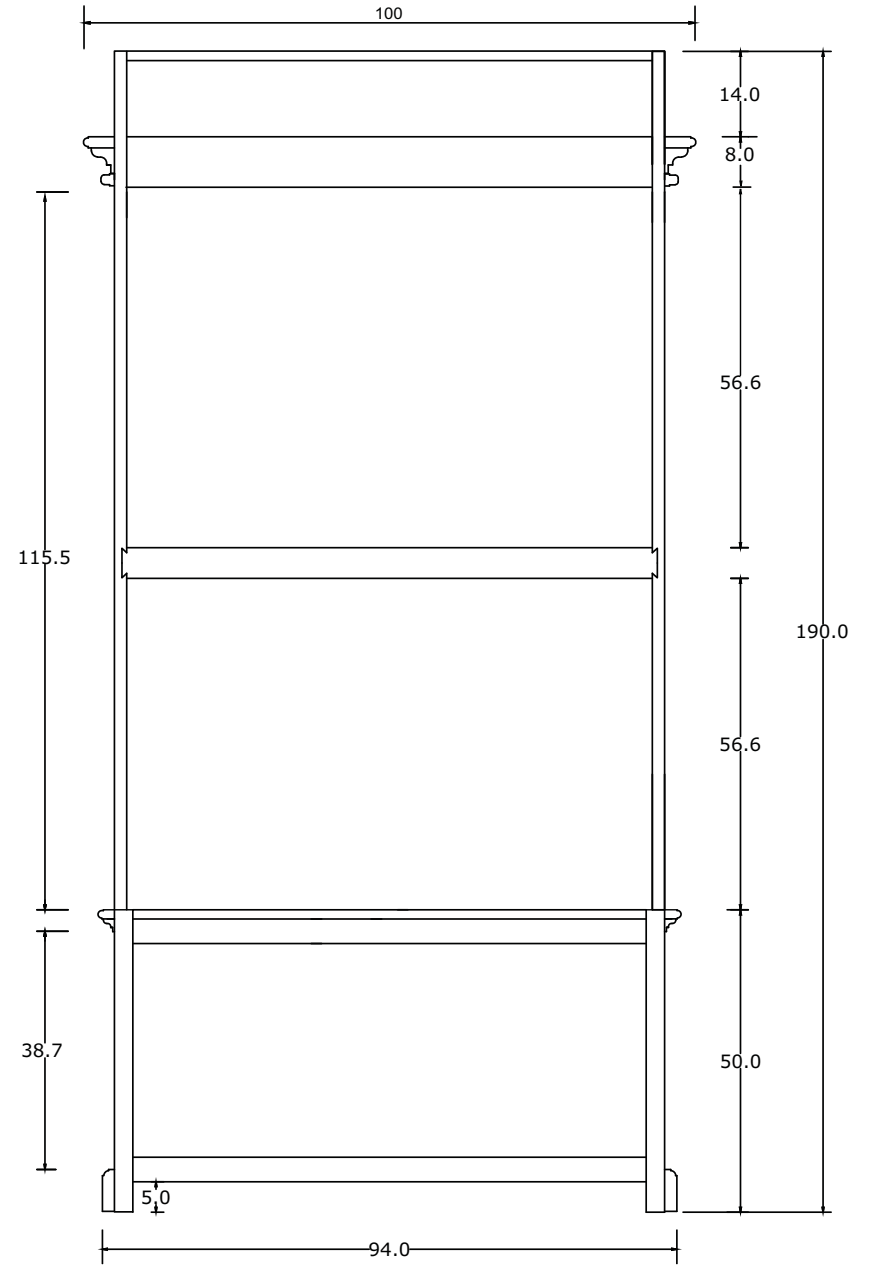

Technical Drawing

CA605 | Provence Hall Tree

190cm x 100cm x 40cm

NOVA SOLO

PERSPECTIVE

FRONT VIEW

SIDE VIEW

BACK VIEW

TOP VIEW

DETAIL DRAWER