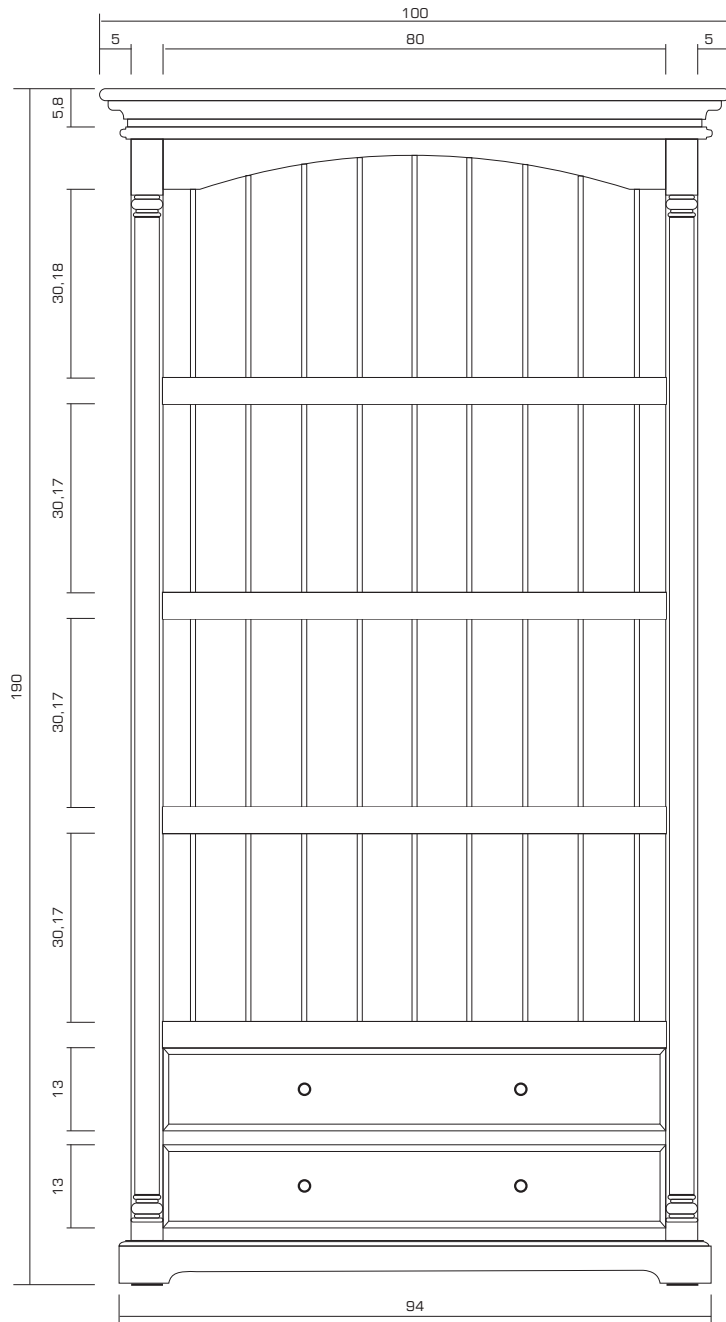

# Technical Drawing

CA607 | Provence Bookcase

190cm x 100cm x 40cm

NOVA SOLO

**PERSPECTIVE**

FRONT VIEW

SIDE VIEW

BACK VIEW

*TOP VIEW*

*DETAIL DRAWER*