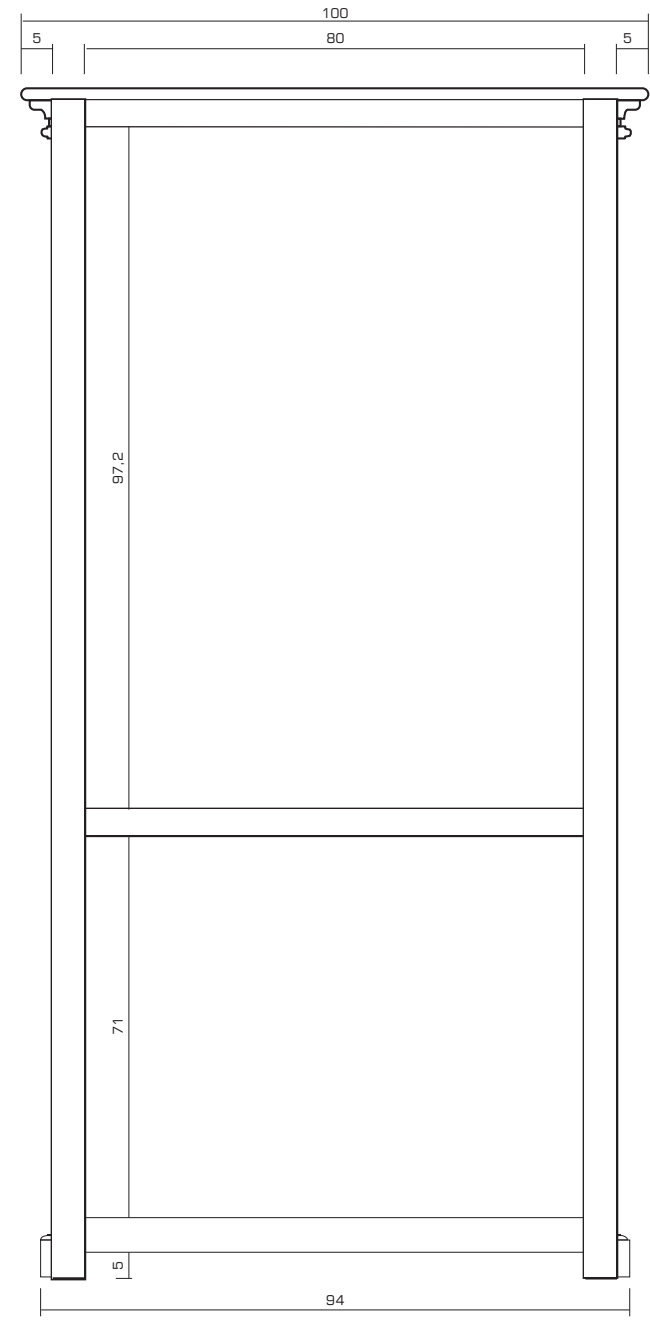

# Technical Drawing

CA607 | Provence Bookcase

190cm x 100cm x 40cm

NOVA SOLO

**PERSPECTIVE**

FRONT VIEW

SIDE VIEW

BACK VIEW

*TOP VIEW*

*DETAIL DRAWER*