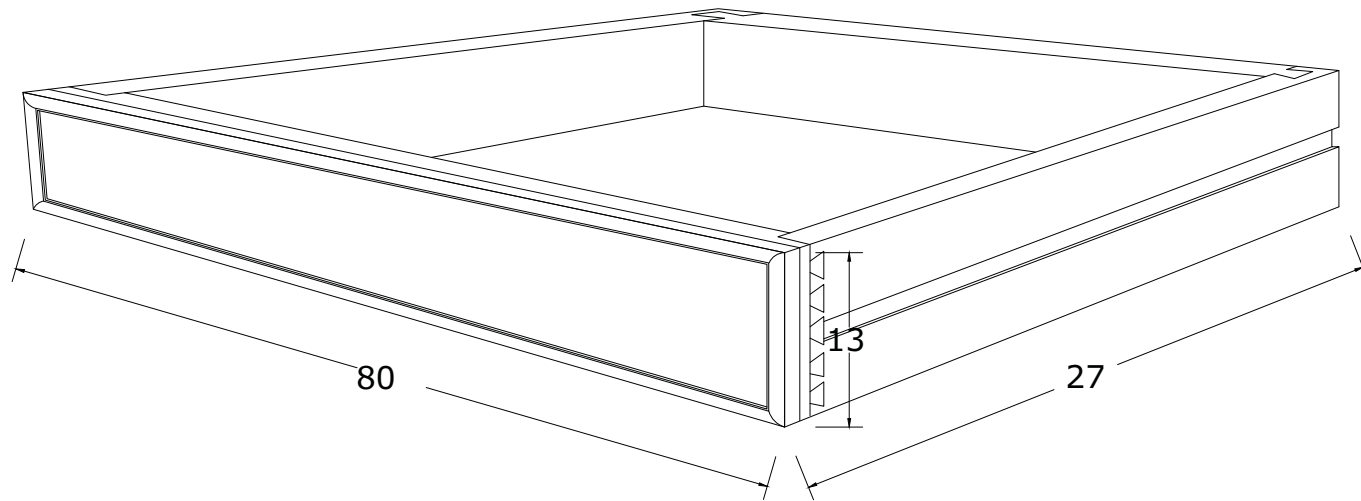

# Technical Drawing

CA607 | Provence Bookcase

190cm x 100cm x 40cm

NOVA SOLO

**PERSPECTIVE**

FRONT VIEW

SIDE VIEW

BACK VIEW

*TOP VIEW*

*DETAIL DRAWER*