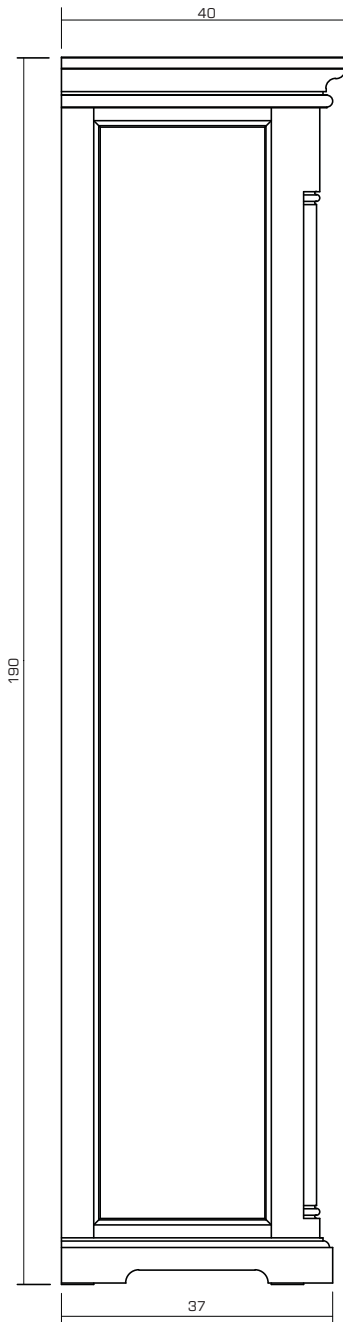

# Technical Drawing

CA607 | Provence Bookcase

190cm x 100cm x 40cm

NOVA SOLO

**PERSPECTIVE**

FRONT VIEW

SIDE VIEW

BACK VIEW

*TOP VIEW*

*DETAIL DRAWER*