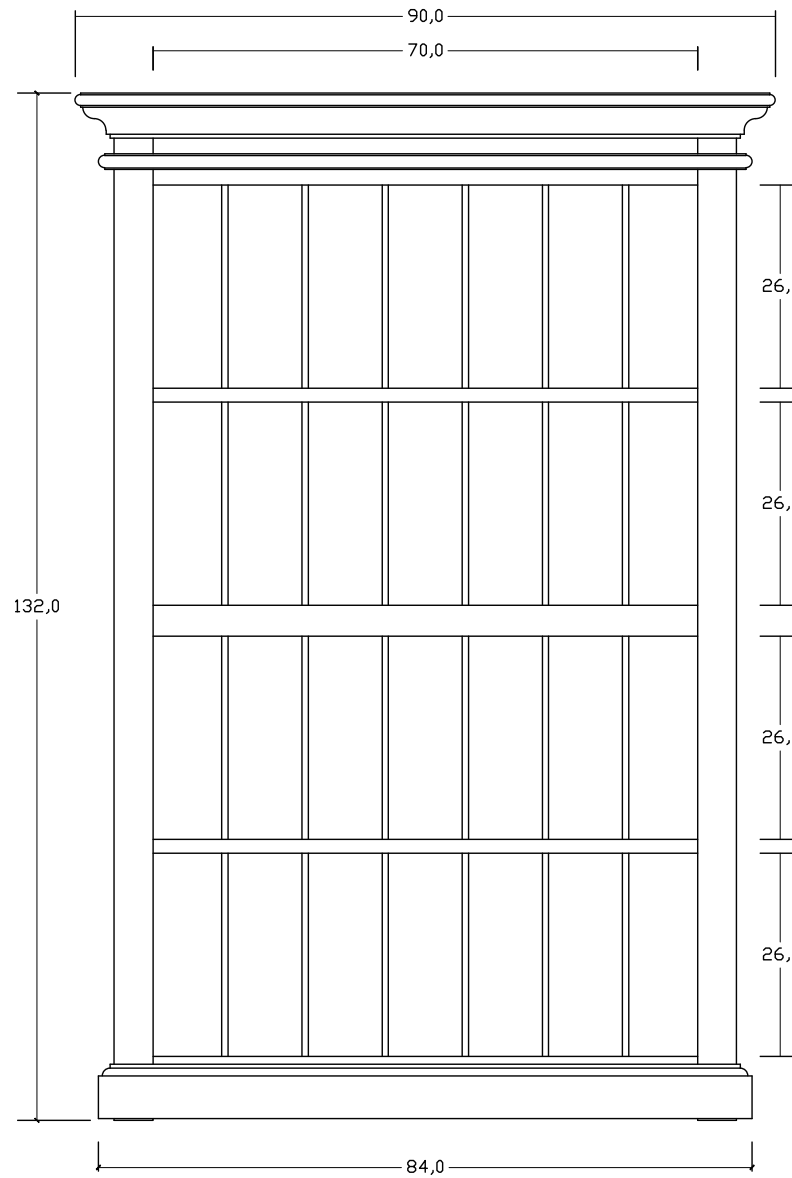

Technical Drawing

CA609 | Halifax 2 Level Pantry
132cm x 90cm x 40cm

NOVA SOLO

PERSPECTIVE

FRONT VIEW

FRONT OPEN VIEW

SIDE VIEW

BACK VIEW

SECTION SIDE

TOP VIEW