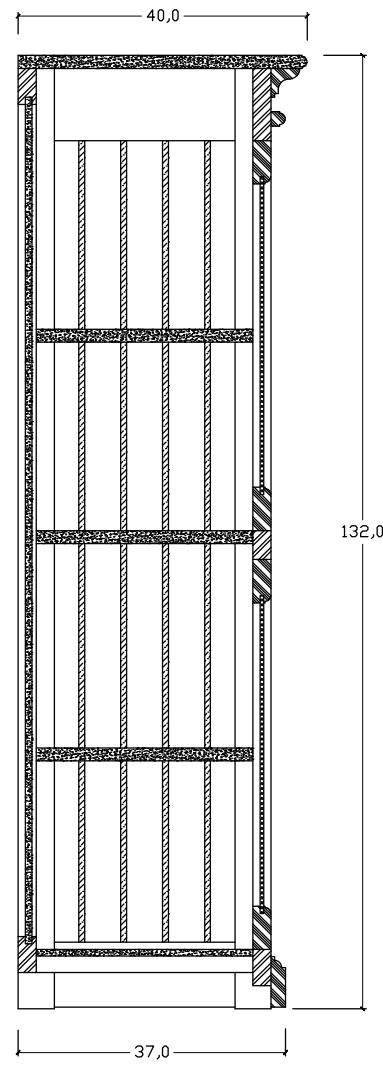

Technical Drawing

CA609 | Halifax 2 Level Pantry
132cm x 90cm x 40cm

NOVA SOLO

PERSPECTIVE

FRONT VIEW

FRONT OPEN VIEW

SIDE VIEW

BACK VIEW

SECTION SIDE

TOP VIEW