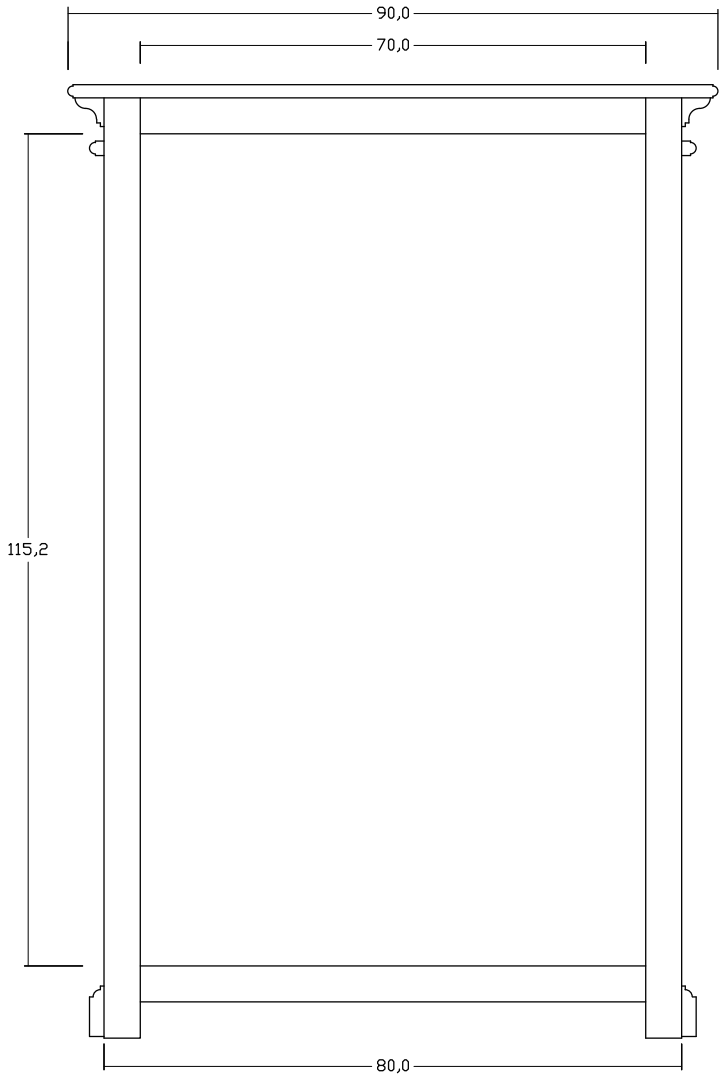

Technical Drawing

CA609 | Halifax 2 Level Pantry
132cm x 90cm x 40cm

NOVA SOLO

PERSPECTIVE

FRONT VIEW

FRONT OPEN VIEW

SIDE VIEW

BACK VIEW

SECTION SIDE

TOP VIEW