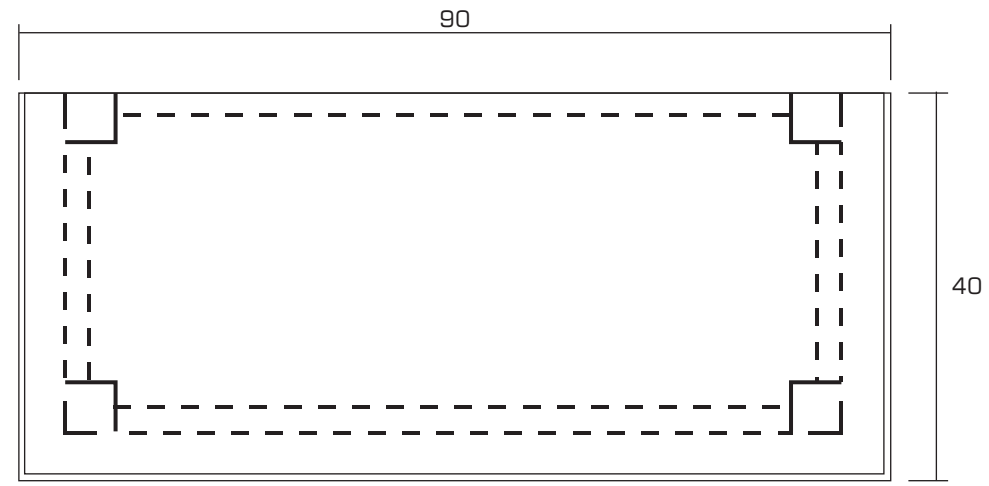

Technical Drawing

CA609 | Halifax 2 Level Pantry
132cm x 90cm x 40cm

NOVA SOLO

PERSPECTIVE

FRONT VIEW

FRONT OPEN VIEW

SIDE VIEW

BACK VIEW

SECTION SIDE

TOP VIEW