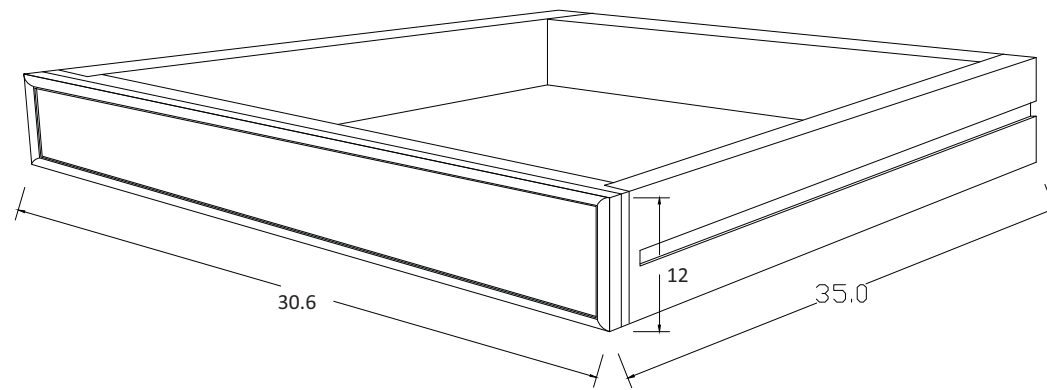

DETAIL DRAWER