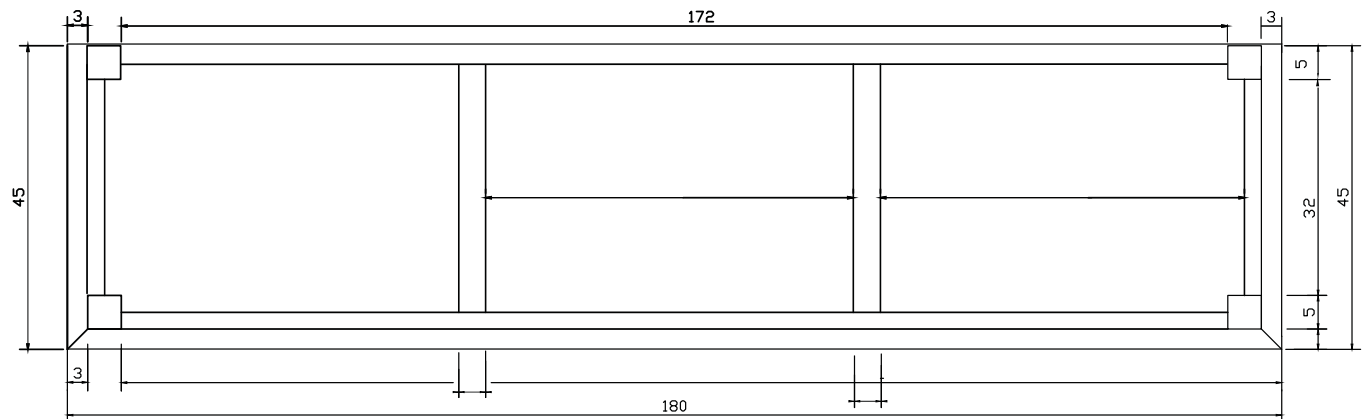

# Technical Drawing

CA611 | Provence Media Console  
60cm x 180cm x 45cm

NOVA SOLO

**PERSPECTIVE**

*FRONT VIEW*

*TOP VIEW*

*BOTTOM VIEW*

*SIDE VIEW*

*BACK VIEW*

*DETAIL DRAWER*