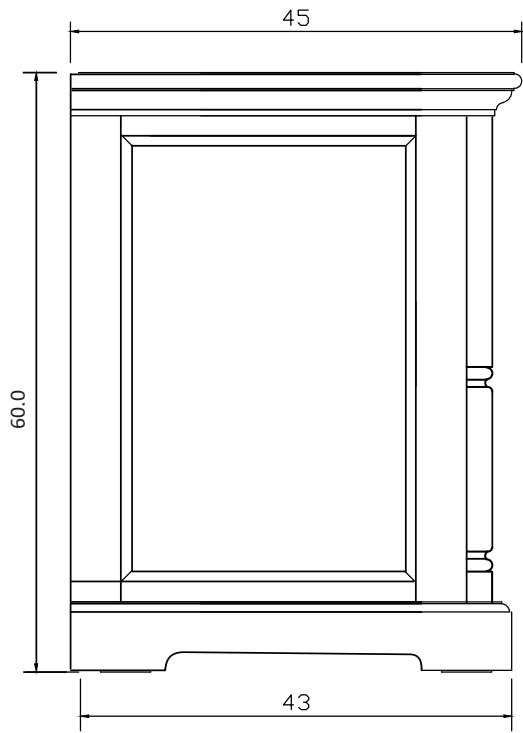

# Technical Drawing

CA611 | Provence Media Console  
60cm x 180cm x 45cm

NOVA SOLO

**PERSPECTIVE**

*FRONT VIEW*

*TOP VIEW*

*BOTTOM VIEW*

*SIDE VIEW*

*BACK VIEW*

*DETAIL DRAWER*