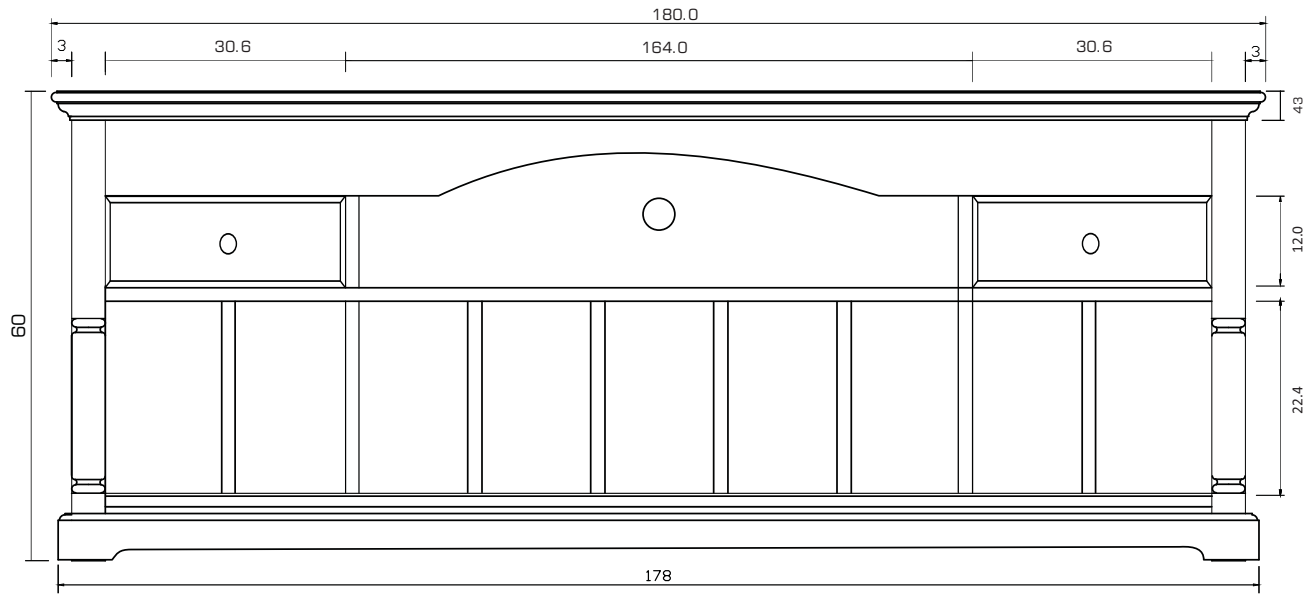

# Technical Drawing

CA611 | Provence Media Console  
60cm x 180cm x 45cm

NOVA SOLO

**PERSPECTIVE**

*FRONT VIEW*

*TOP VIEW*

*BOTTOM VIEW*

*SIDE VIEW*

*BACK VIEW*

*DETAIL DRAWER*