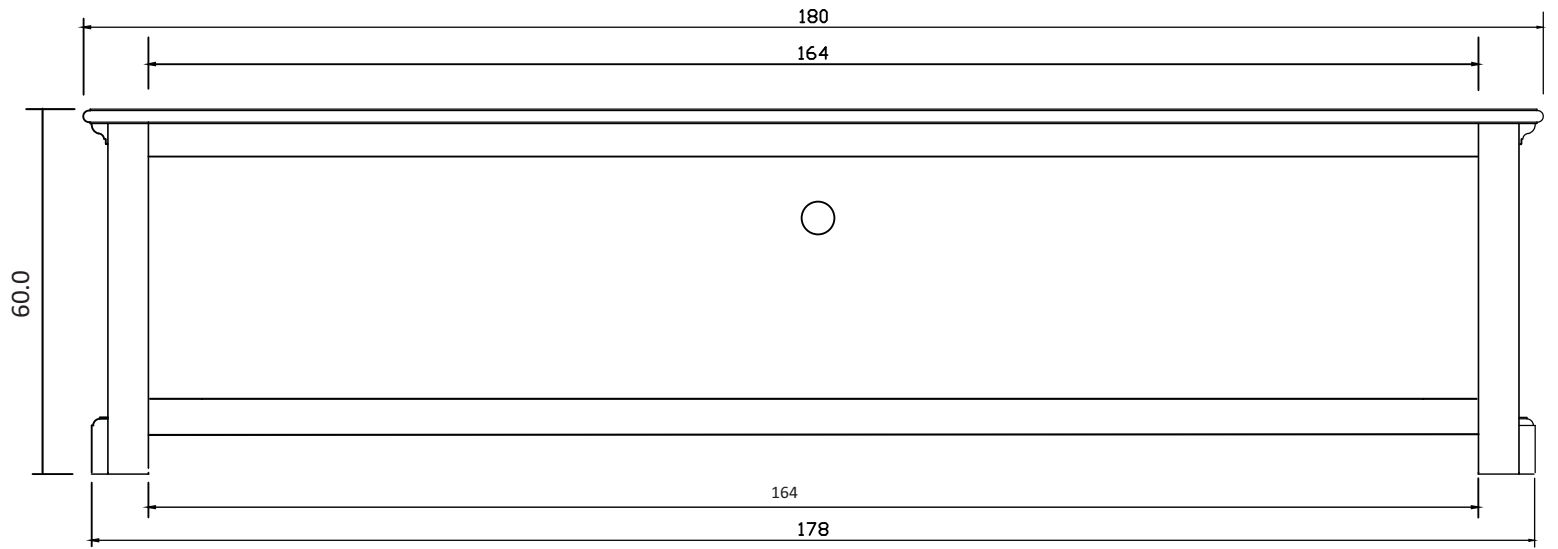

# Technical Drawing

CA611 | Provence Media Console  
60cm x 180cm x 45cm

NOVA SOLO

**PERSPECTIVE**

*FRONT VIEW*

*TOP VIEW*

*BOTTOM VIEW*

*SIDE VIEW*

*BACK VIEW*

*DETAIL DRAWER*