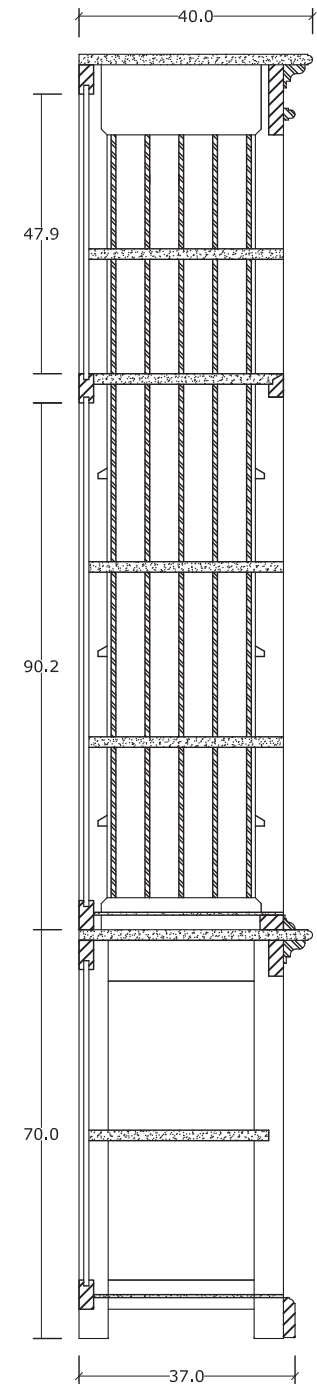

Technical Drawing

CA613 | Halifax Double - Bay Hutch Unit
220cm x 165cm x 40cm

NOVA SOLO

PERSPECTIVE

FRONT VIEW

BACK VIEW

FRONT OPEN VIEW

SIDE VIEW

SECTION DETAIL