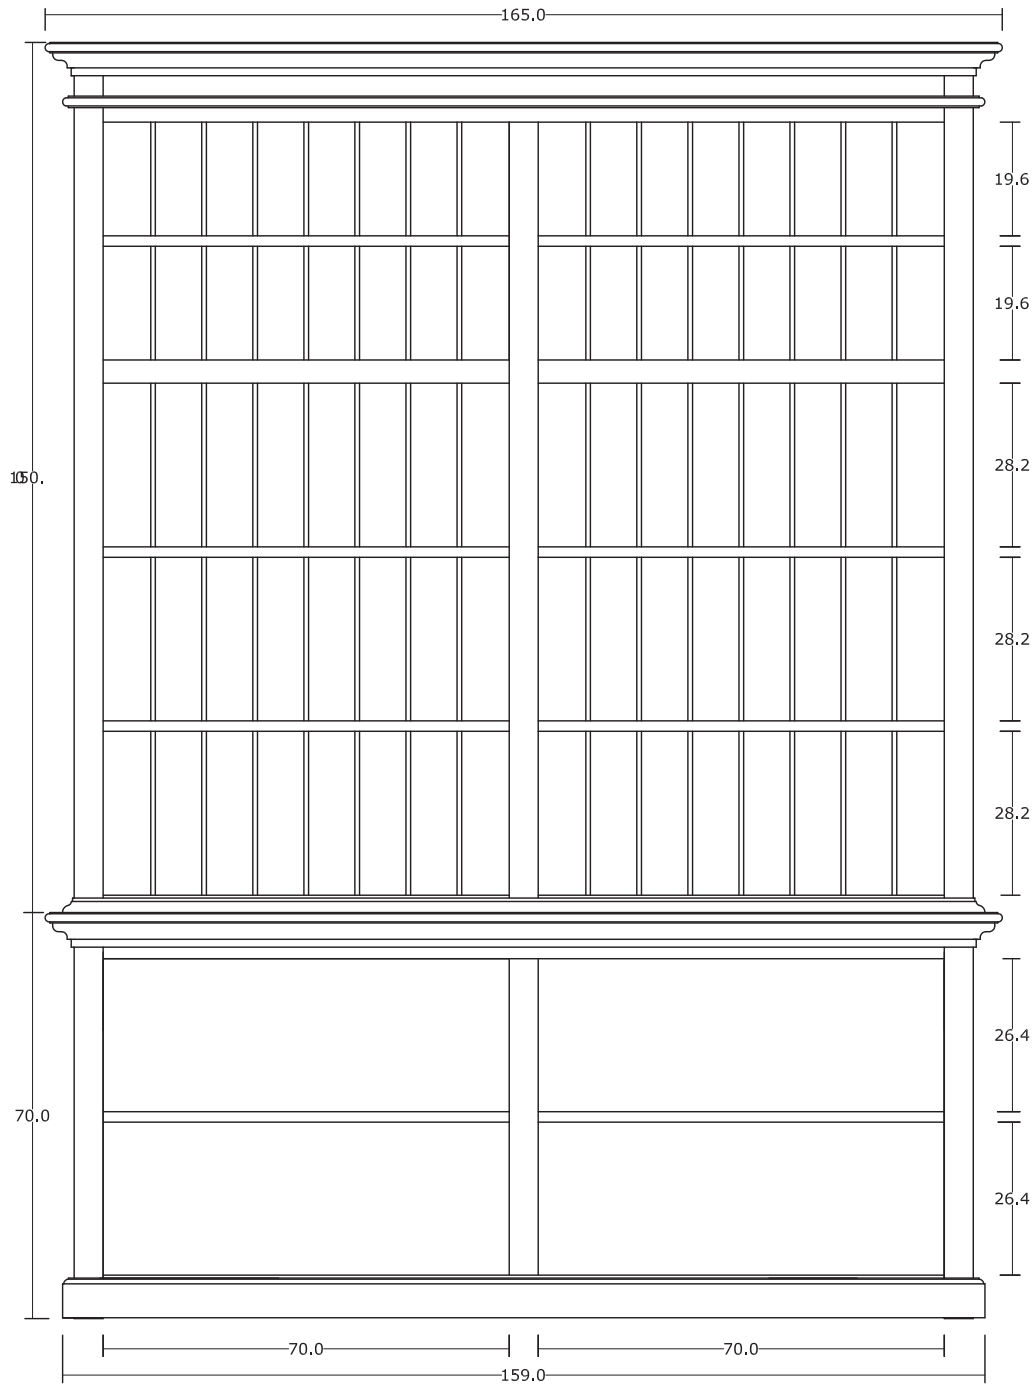

Technical Drawing

CA613 | Halifax Double - Bay Hutch Unit
220cm x 165cm x 40cm

NOVA SOLO

PERSPECTIVE

FRONT VIEW

BACK VIEW

FRONT OPEN VIEW

SIDE VIEW