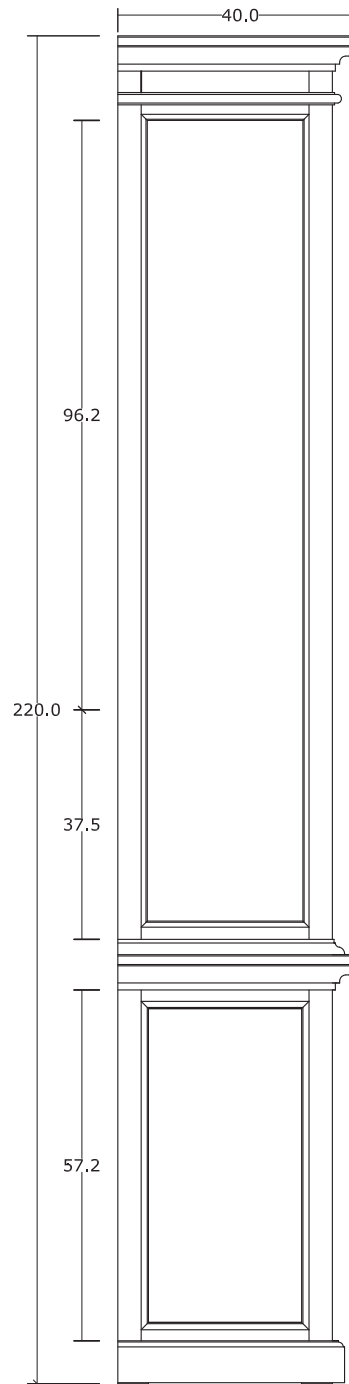

Technical Drawing

CA613 | Halifax Double - Bay Hutch Unit
220cm x 165cm x 40cm

NOVA SOLO

PERSPECTIVE

FRONT VIEW

BACK VIEW

FRONT OPEN VIEW

SIDE VIEW