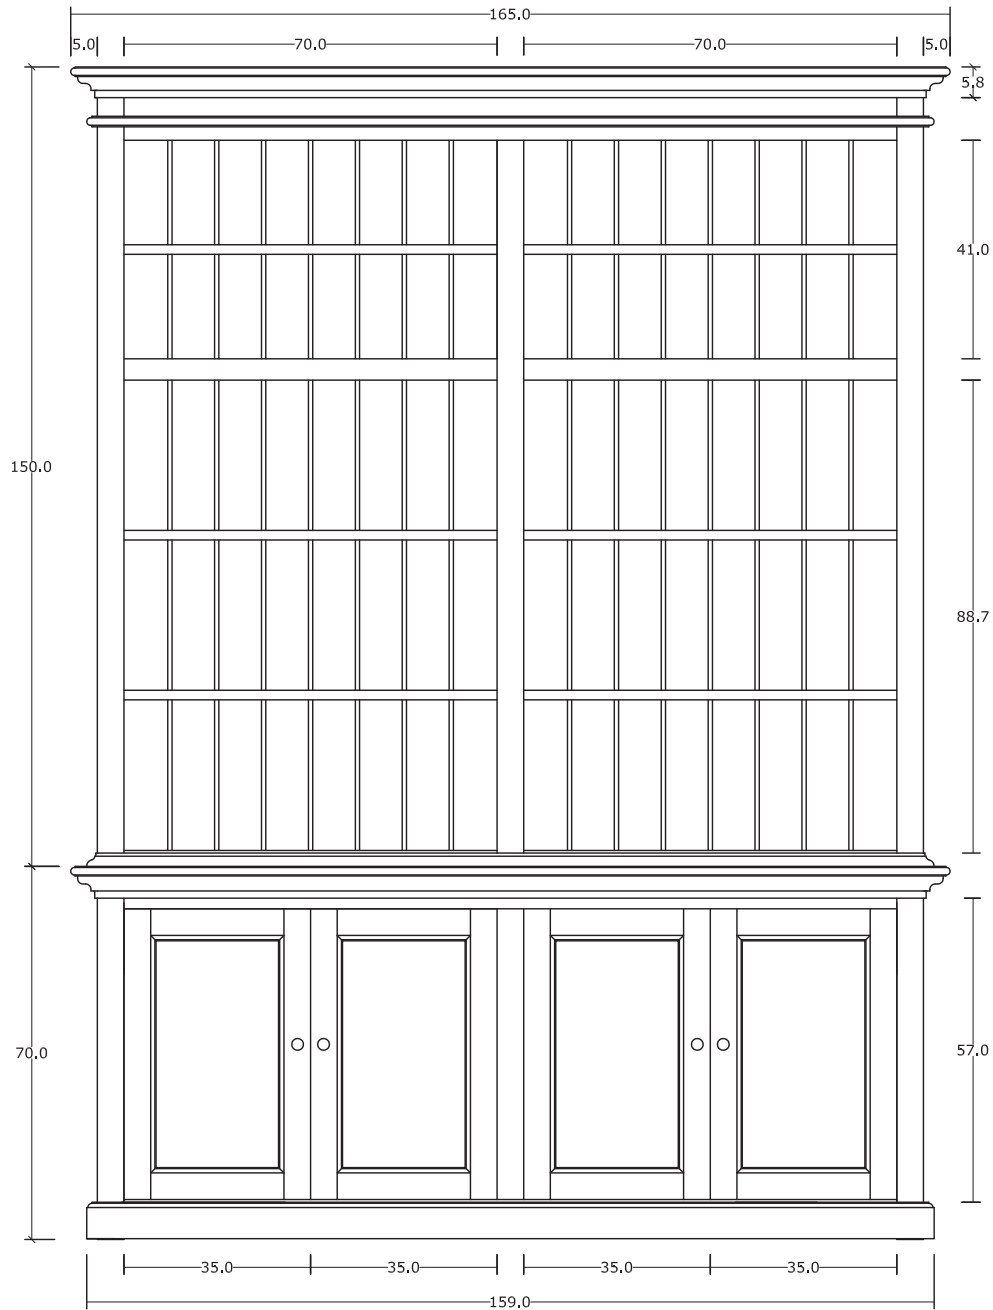

Technical Drawing

CA613 | Halifax Double - Bay Hutch Unit
220cm x 165cm x 40cm

NOVA SOLO

PERSPECTIVE

FRONT VIEW

BACK VIEW

FRONT OPEN VIEW

SIDE VIEW