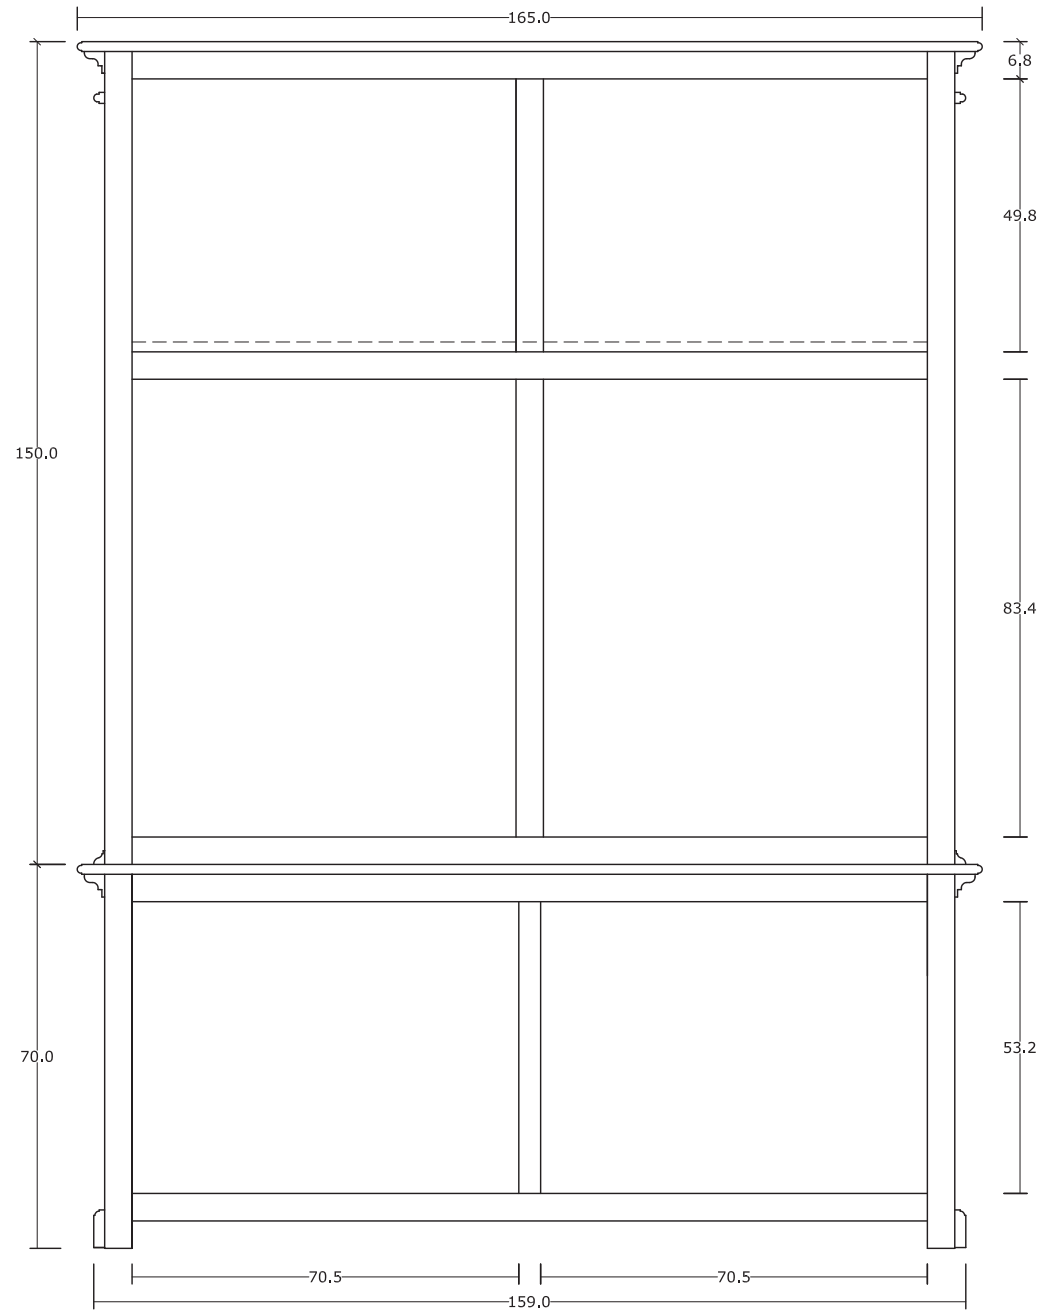

Technical Drawing

CA613 | Halifax Double - Bay Hutch Unit
220cm x 165cm x 40cm

NOVA SOLO

PERSPECTIVE

FRONT VIEW

BACK VIEW

FRONT OPEN VIEW

SIDE VIEW