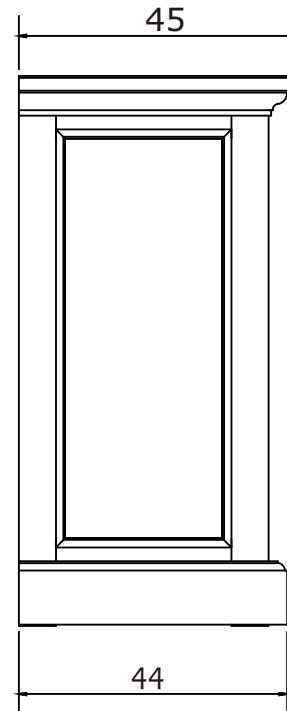

# Technical Drawing

CA632TWD

Halifax Accent Bedside Drawer Unit

NOVA NOVA

FRONT VIEW

SIDE VIEW

TOP VIEW

DETAIL DRAWER