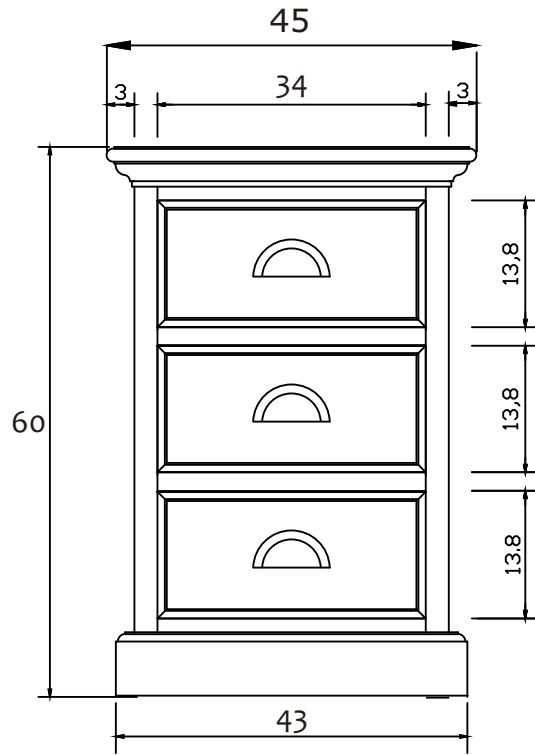

# Technical Drawing

CA632TWD

Halifax Accent Bedside Drawer Unit

NOVA NOVA

FRONT VIEW

SIDE VIEW

TOP VIEW

DETAIL DRAWER