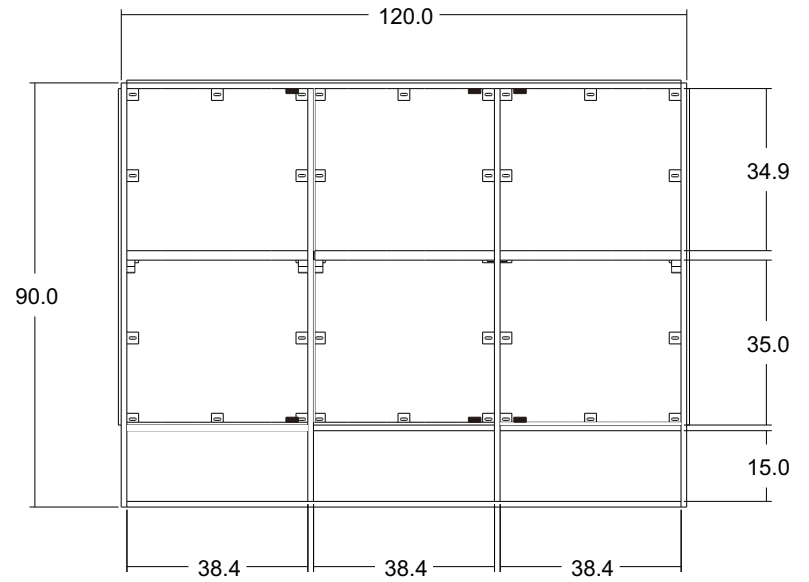

Technical Drawing

CPP19004

Rustika Sideboard 3 Doors

NOVA NOVO

FRONT VIEW

SIDE VIEW

OPEN VIEW