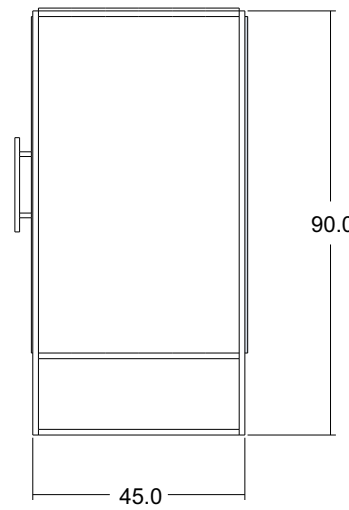

Technical Drawing

CPP19004

Rustika Sideboard 3 Doors

NOVA NOVO

FRONT VIEW

SIDE VIEW

OPEN VIEW