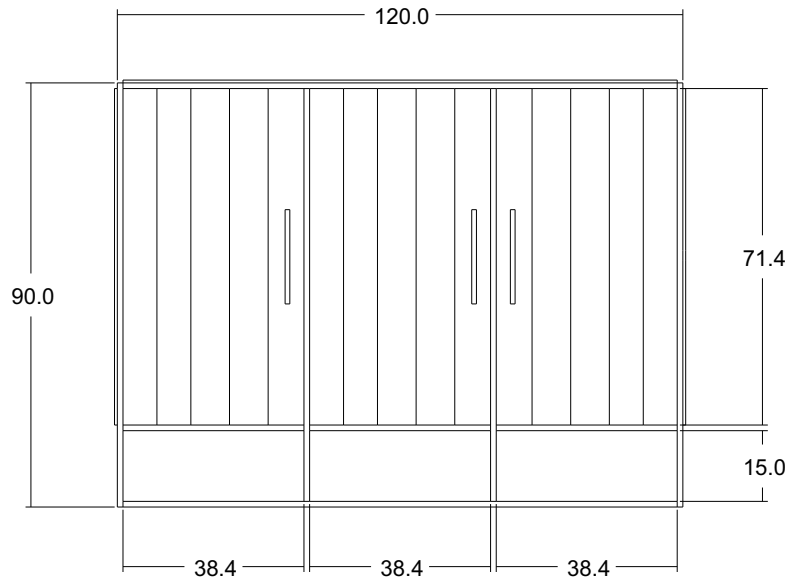

Technical Drawing

CPP19004

Rustika Sideboard 3 Doors

NOVA NOVO

FRONT VIEW

SIDE VIEW

OPEN VIEW