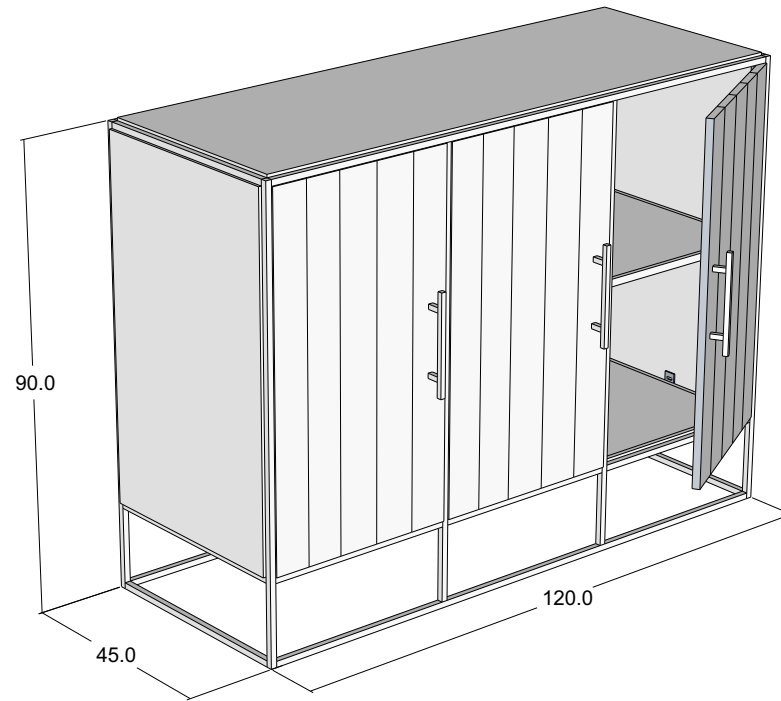

Technical Drawing

CPP19004

Rustika Sideboard 3 Doors

NOVA NOVO

FRONT VIEW

SIDE VIEW

OPEN VIEW