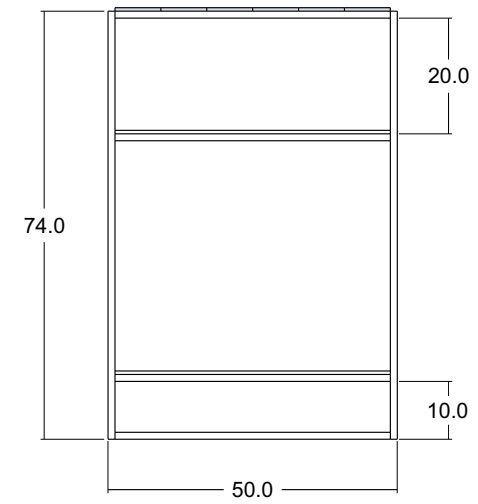

Technical Drawing

CPP44002

Rustika Console Table

NOVA 070

Dimensions (cm)

Rustika
Console Table
CPP44002

FRONT VIEW

SIDE VIEW