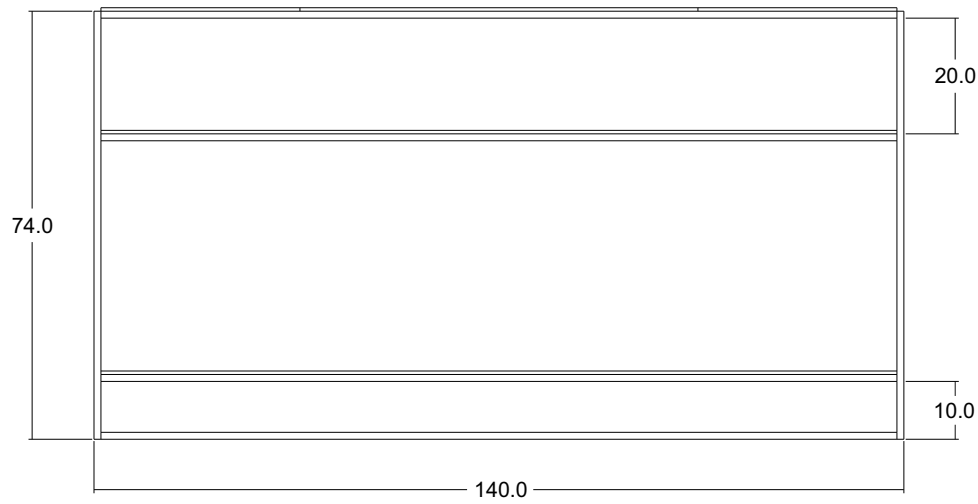

Technical Drawing

CPP44002

Rustika Console Table

NOVA 070

Dimensions (cm)

Rustika
Console Table
CPP44002

FRONT VIEW

SIDE VIEW