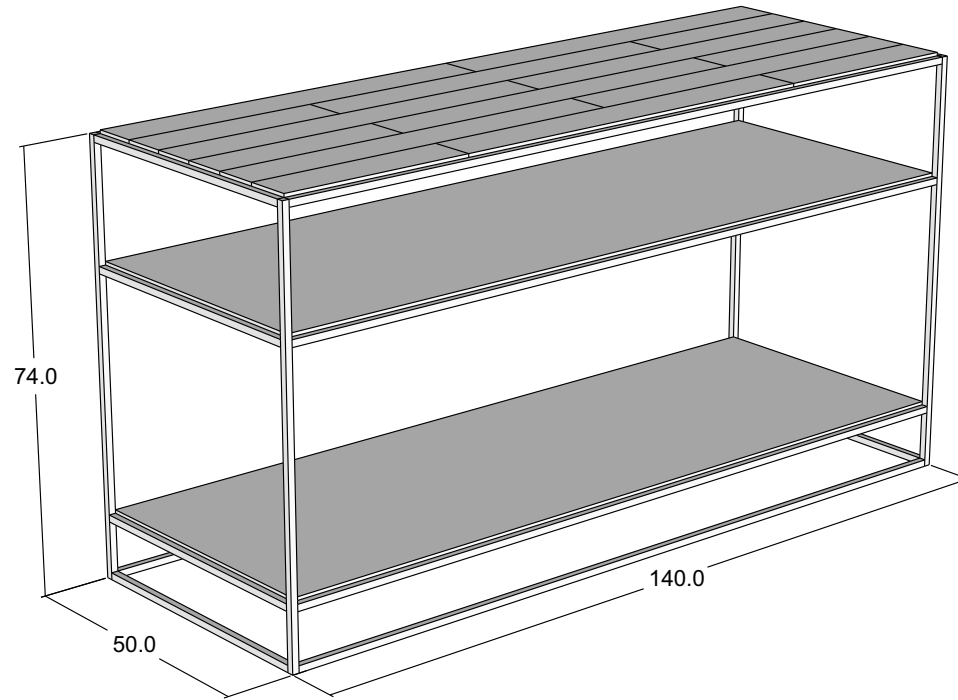

Technical Drawing

CPP44002

Rustika Console Table

NOVA 070

Dimensions (cm)

Rustika
Console Table
CPP44002

FRONT VIEW

SIDE VIEW