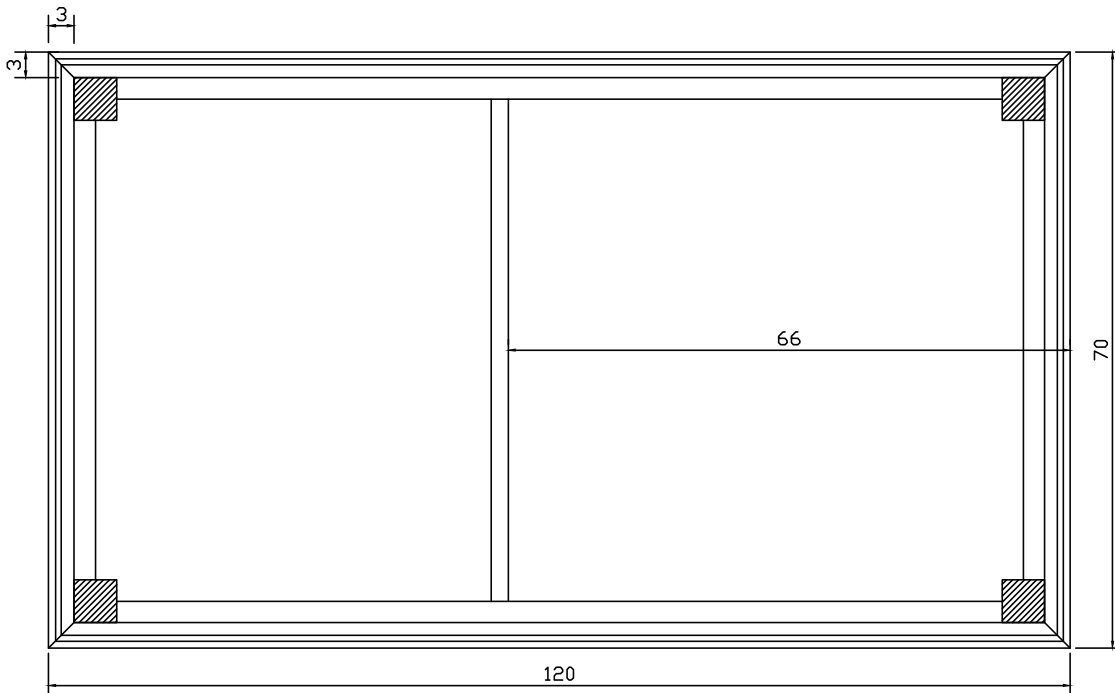

Technical Drawing

T756 | Halifax Coffee Table
50cm x 120cm x 70cm

NOVA
SOLO

PERSPECTIVE

FRONT VIEW

SIDE VIEW

TOP VIEW

70.0 *BACK VIEW*

70 *TOP SECTION VIEW*