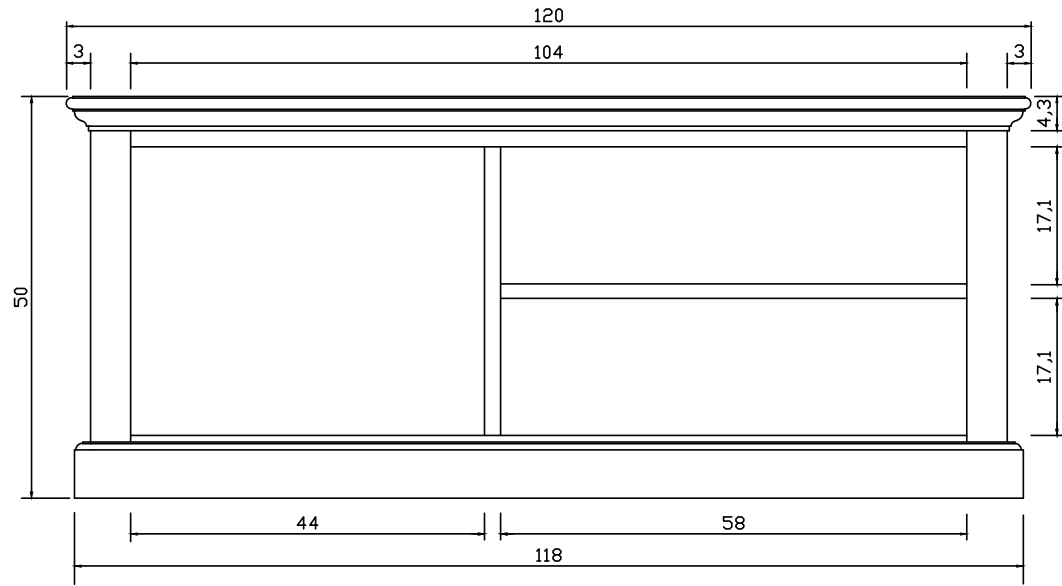

Technical Drawing

T756 | Halifax Coffee Table
50cm x 120cm x 70cm

NOVA
SOLO

PERSPECTIVE

FRONT VIEW

SIDE VIEW

TOP VIEW

70.0 *BACK VIEW*

70 *TOP SECTION VIEW*