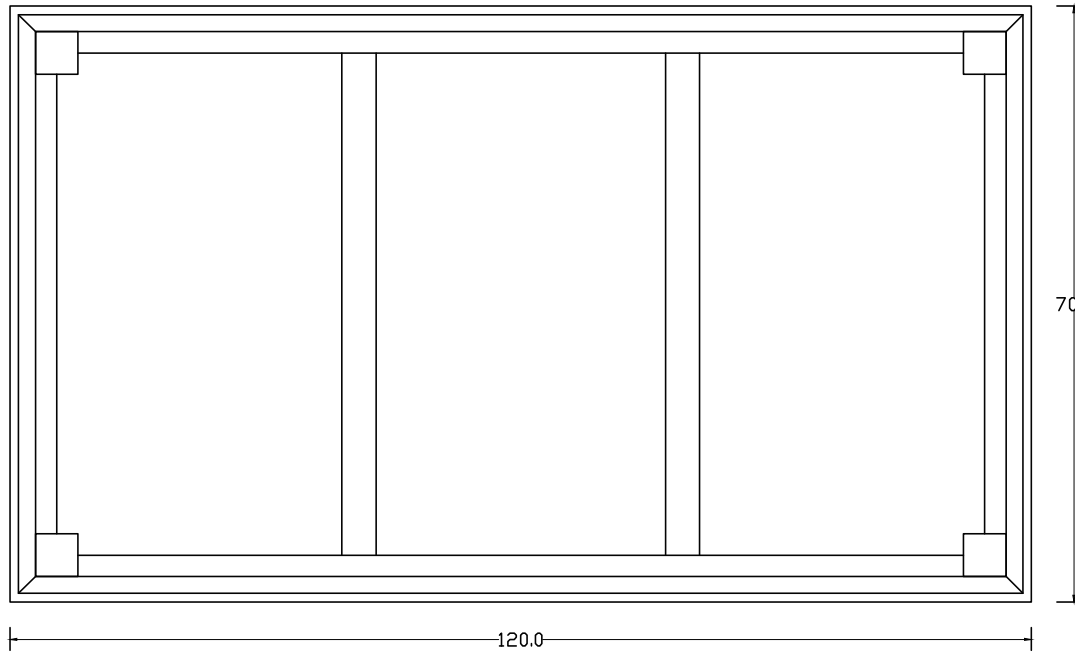

Technical Drawing

T756 | Halifax Coffee Table
50cm x 120cm x 70cm

NOVA
SOLO

PERSPECTIVE

FRONT VIEW

SIDE VIEW

TOP VIEW

70.0 *BACK VIEW*

70 *TOP SECTION VIEW*