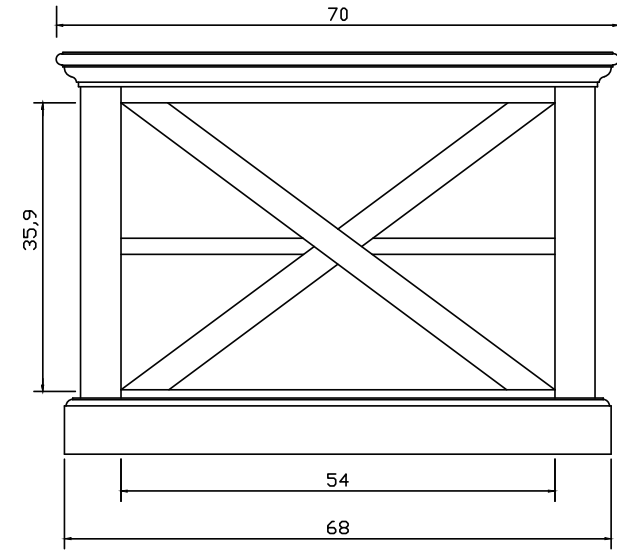

Technical Drawing

T756 | Halifax Coffee Table
50cm x 120cm x 70cm

NOVA
SOLO

PERSPECTIVE

FRONT VIEW

SIDE VIEW

TOP VIEW

70.0 *BACK VIEW*

70 *TOP SECTION VIEW*