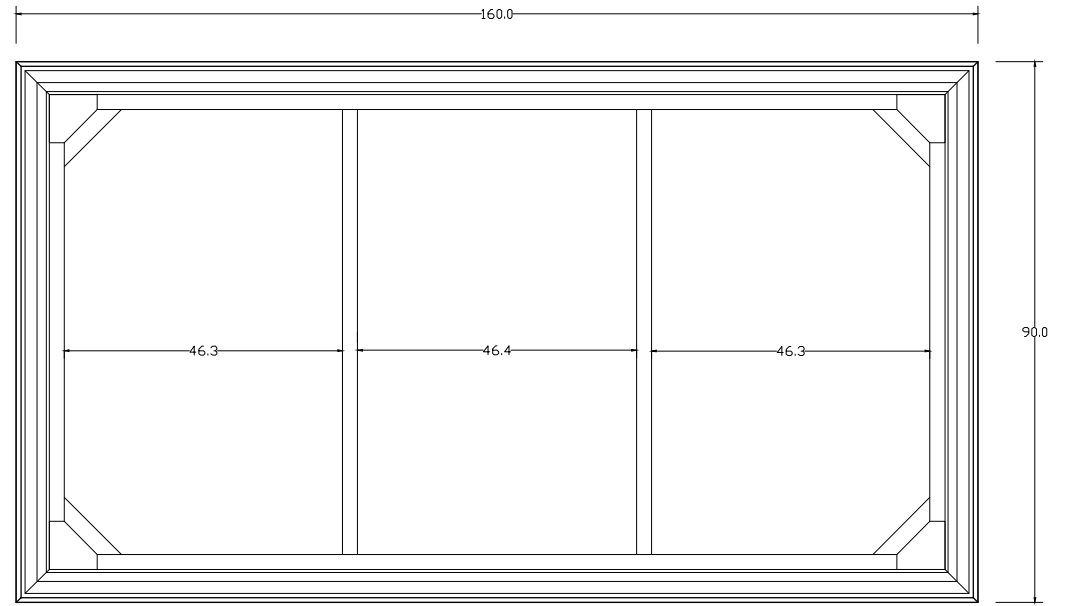

# Technical Drawing

T759-160 | Halifax Dining Table

76cm x 160cm x 90cm

NOVA  
SOLO

**PERSPECTIVE**

*TOP VIEW*

*BACK VIEW*

*FRONT VIEW*

*SIDE VIEW*