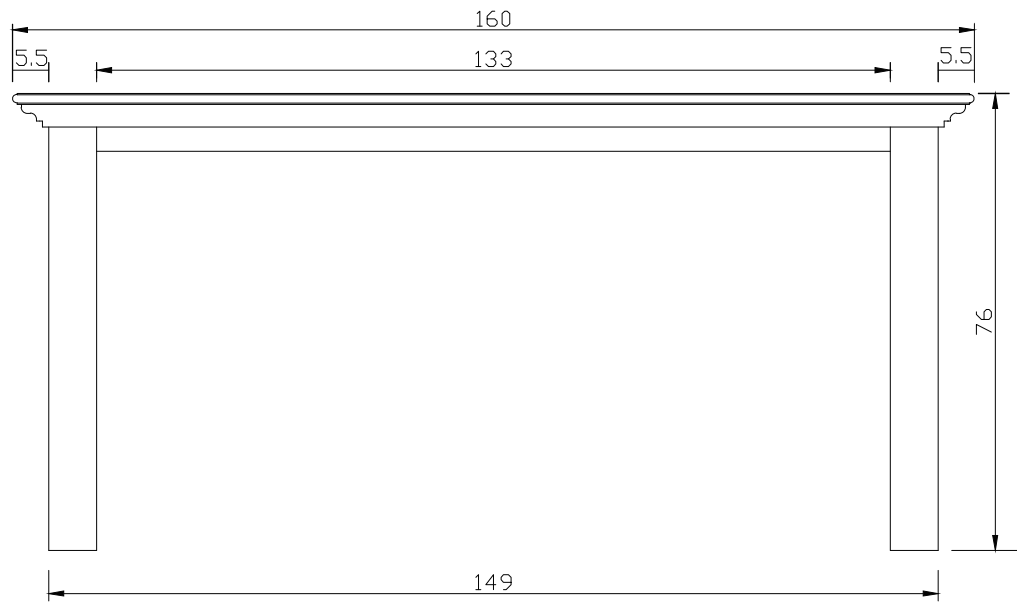

# Technical Drawing

T759-160 | Halifax Dining Table

76cm x 160cm x 90cm

NOVA  
SOLO

**PERSPECTIVE**

*TOP VIEW*

*BACK VIEW*

*FRONT VIEW*

*SIDE VIEW*