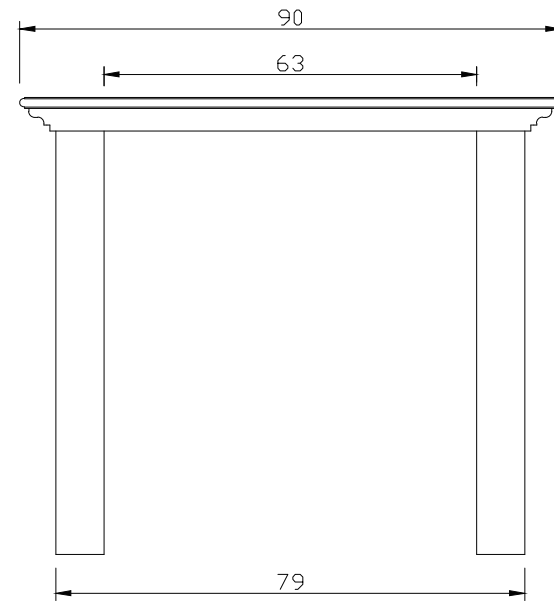

# Technical Drawing

T759-160 | Halifax Dining Table

76cm x 160cm x 90cm

NOVA  
SOLO

**PERSPECTIVE**

*TOP VIEW*

*BACK VIEW*

*FRONT VIEW*

*SIDE VIEW*