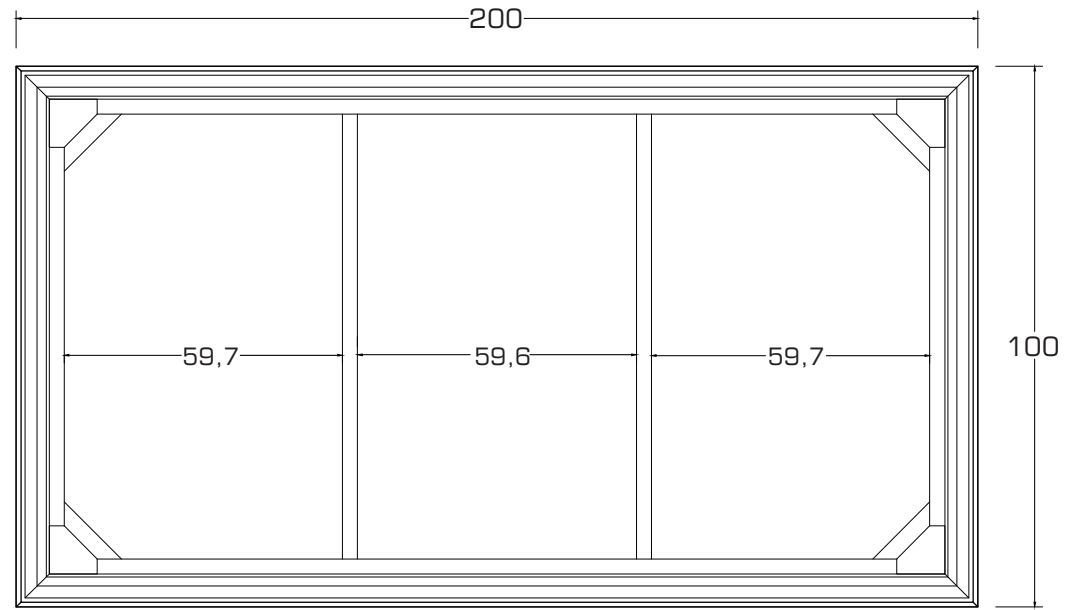

Technical Drawing

T759-200 | Halifax Dining Table

76cm x 200cm x 100cm

NOVA
SOLD

PERSPECTIVE

TOP VIEW

BACK VIEW

FRONT VIEW

SIDE VIEW