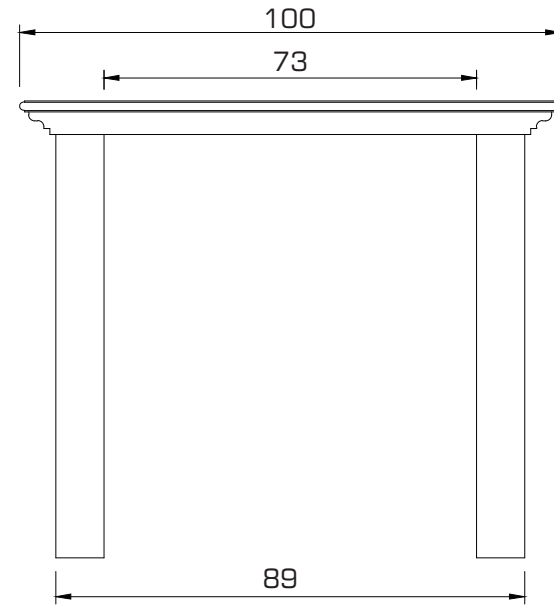

Technical Drawing

T759-200 | Halifax Dining Table

76cm x 200cm x 100cm

NOVA
SOLD

PERSPECTIVE

TOP VIEW

BACK VIEW

FRONT VIEW

SIDE VIEW