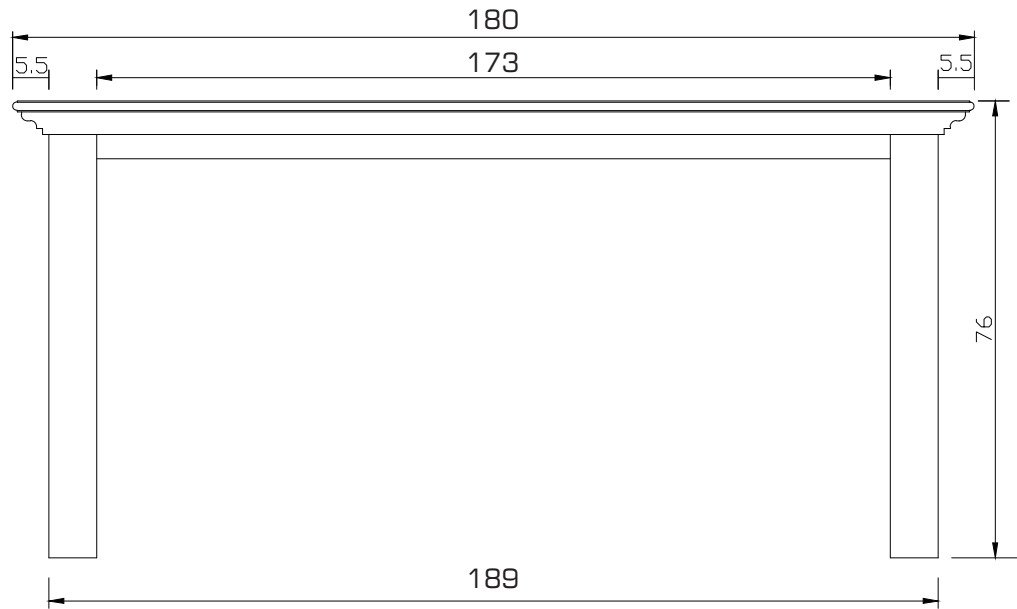

Technical Drawing

T759-200 | Halifax Dining Table

76cm x 200cm x 100cm

NOVA
SOLD

PERSPECTIVE

TOP VIEW

BACK VIEW

FRONT VIEW

SIDE VIEW