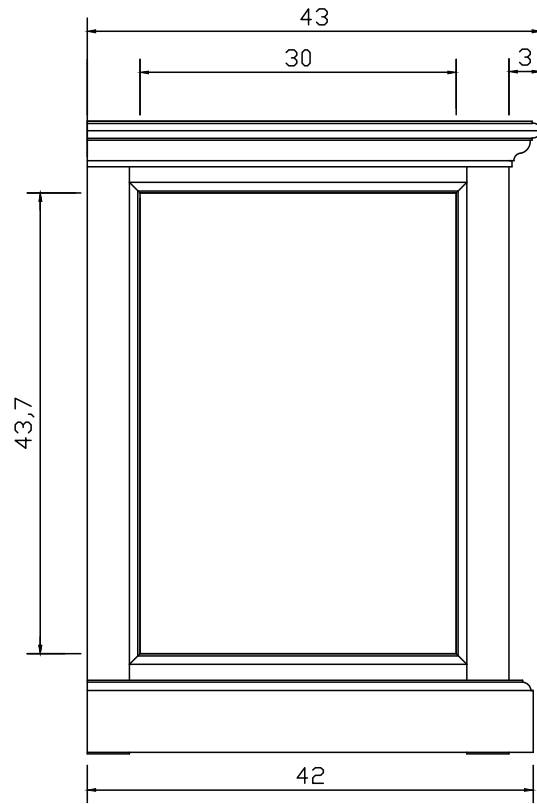

# Technical Drawing

T764 | Halifax Bedside Table with Shelves

60cm x 45cm x 43cm

NOVA  
SOLO

## PERSPECTIVE

FRONT VIEW

SIDE VIEW

BACK VIEW

TOP VIEW

DETAIL DRAWER