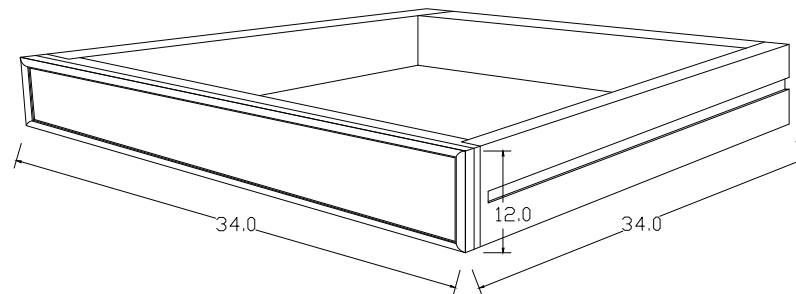

# Technical Drawing

T764 | Halifax Bedside Table with Shelves

60cm x 45cm x 43cm

NOVA  
SOLO

## PERSPECTIVE

FRONT VIEW

SIDE VIEW

BACK VIEW

TOP VIEW

DETAIL DRAWER