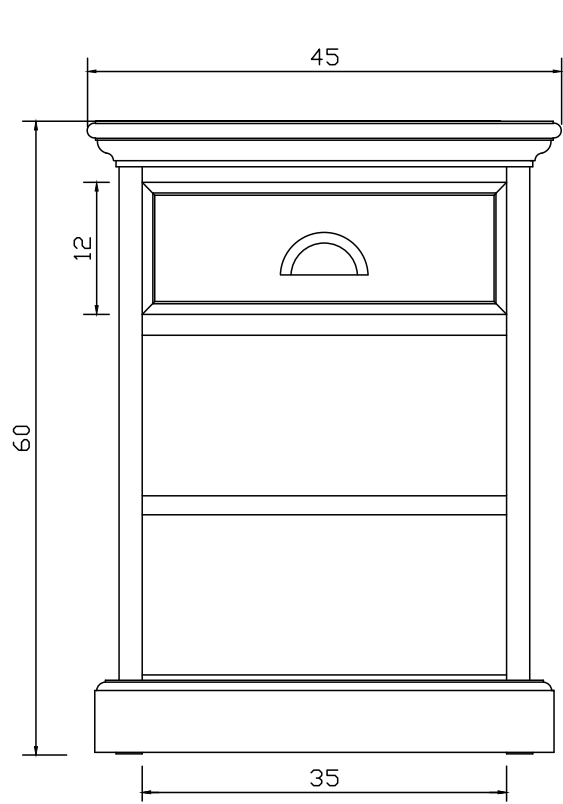

# Technical Drawing

T764 | Halifax Bedside Table with Shelves

60cm x 45cm x 43cm

NOVA  
SOLO

## PERSPECTIVE

FRONT VIEW

SIDE VIEW

BACK VIEW

TOP VIEW

DETAIL DRAWER