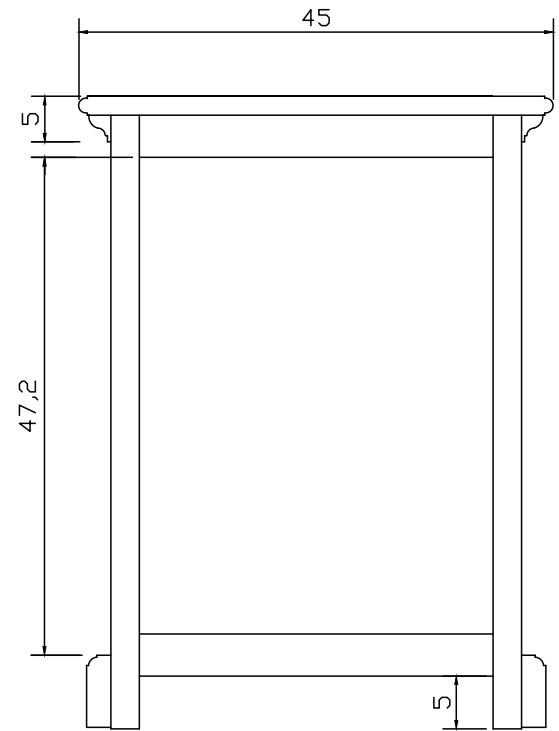

# Technical Drawing

T764 | Halifax Bedside Table with Shelves

60cm x 45cm x 43cm

NOVA  
SOLO

## PERSPECTIVE

FRONT VIEW

SIDE VIEW

BACK VIEW

TOP VIEW

DETAIL DRAWER