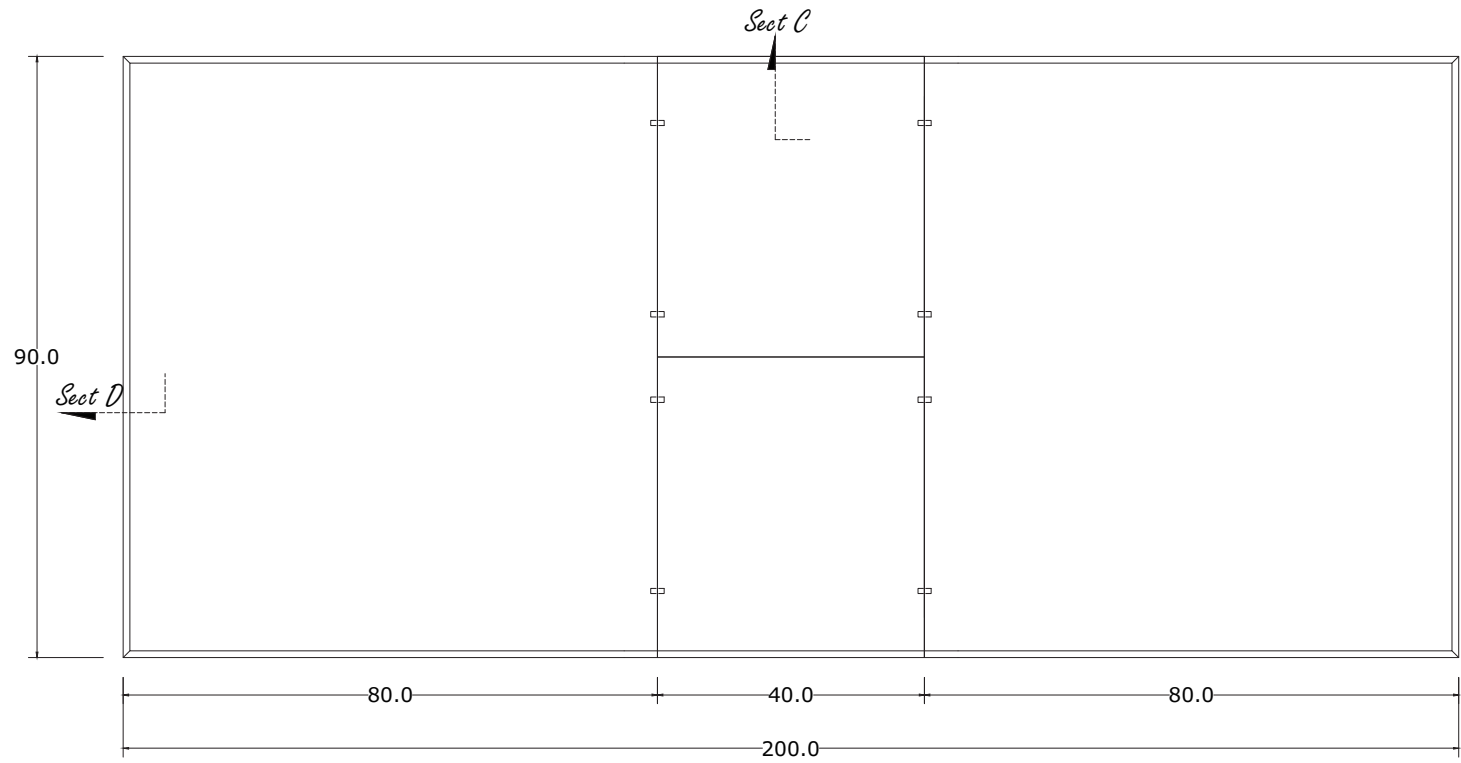

Technical Drawing

T766 | Halifax Extension Table

160cm x 90cm x 76cm (ext. 40cm)

NOVA
SOLO

PERSPECTIVE

FRONT VIEW

TOP VIEW

DETAIL EXTENSION BOTTOM VIEW

SIDE VIEW

DETAIL PROFIL

DETAIL EXTENSION FRONT VIEW

SECTION A

SECTION B

BOTTOM VIEW