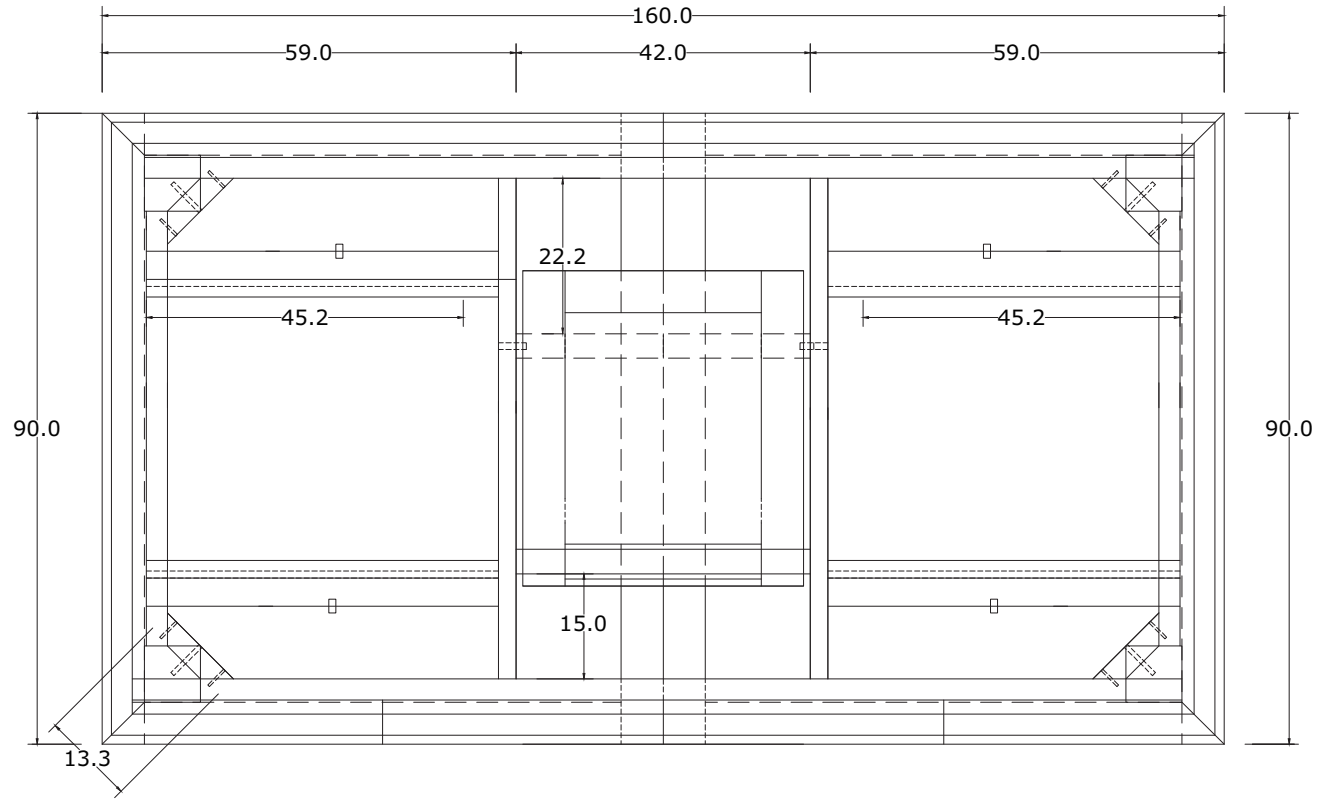

Technical Drawing

T766 | Halifax Extension Table

160cm x 90cm x 76cm (ext. 40cm)

NOVA
SOLO

PERSPECTIVE

FRONT VIEW

TOP VIEW

DETAIL EXTENSION BOTTOM VIEW

SIDE VIEW

DETAIL PROFIL

DETAIL EXTENSION FRONT VIEW

SECTION A

SECTION B

BOTTOM VIEW