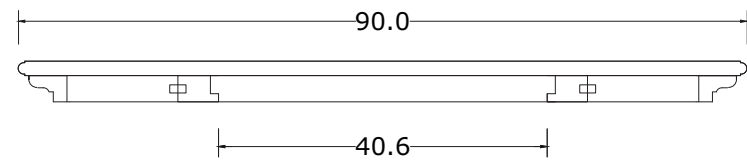

Technical Drawing

T766 | Halifax Extension Table

160cm x 90cm x 76cm (ext. 40cm)

NOVA
SOLO

PERSPECTIVE

FRONT VIEW

TOP VIEW

DETAIL EXTENSION BOTTOM VIEW

SIDE VIEW

DETAIL PROFIL

DETAIL EXTENSION FRONT VIEW

SECTION A

SECTION B

BOTTOM VIEW