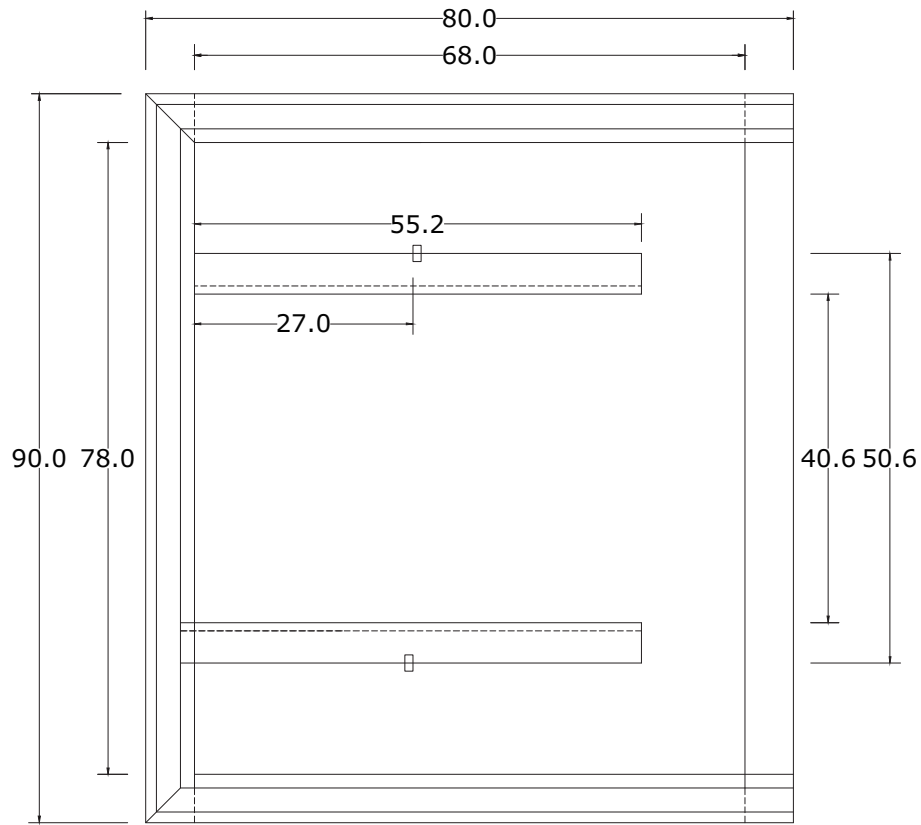

Technical Drawing

T766 | Halifax Extension Table

160cm x 90cm x 76cm (ext. 40cm)

NOVA
SOLO

PERSPECTIVE

FRONT VIEW

TOP VIEW

DETAIL EXTENSION BOTTOM VIEW

SIDE VIEW

DETAIL PROFIL

DETAIL EXTENSION FRONT VIEW

SECTION A

SECTION B

BOTTOM VIEW