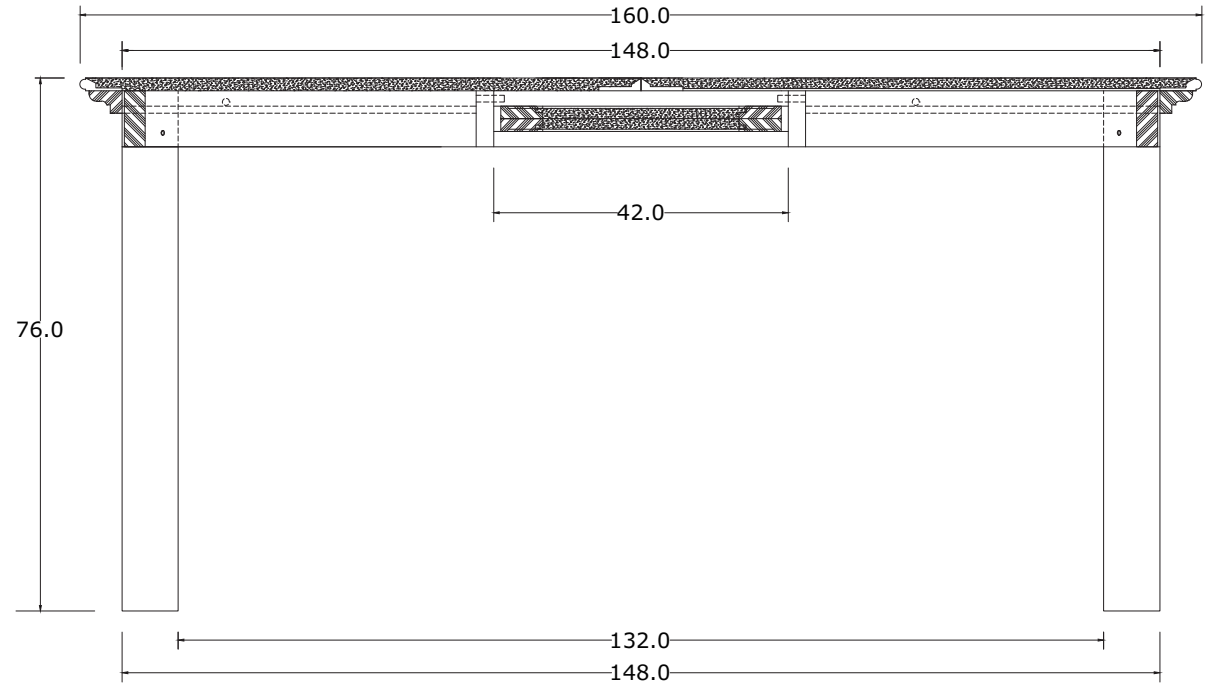

Technical Drawing

T766 | Halifax Extension Table

160cm x 90cm x 76cm (ext. 40cm)

NOVA
SOLO

PERSPECTIVE

FRONT VIEW

TOP VIEW

DETAIL EXTENSION BOTTOM VIEW

SIDE VIEW

DETAIL PROFIL

DETAIL EXTENSION FRONT VIEW

SECTION A

SECTION B

BOTTOM VIEW