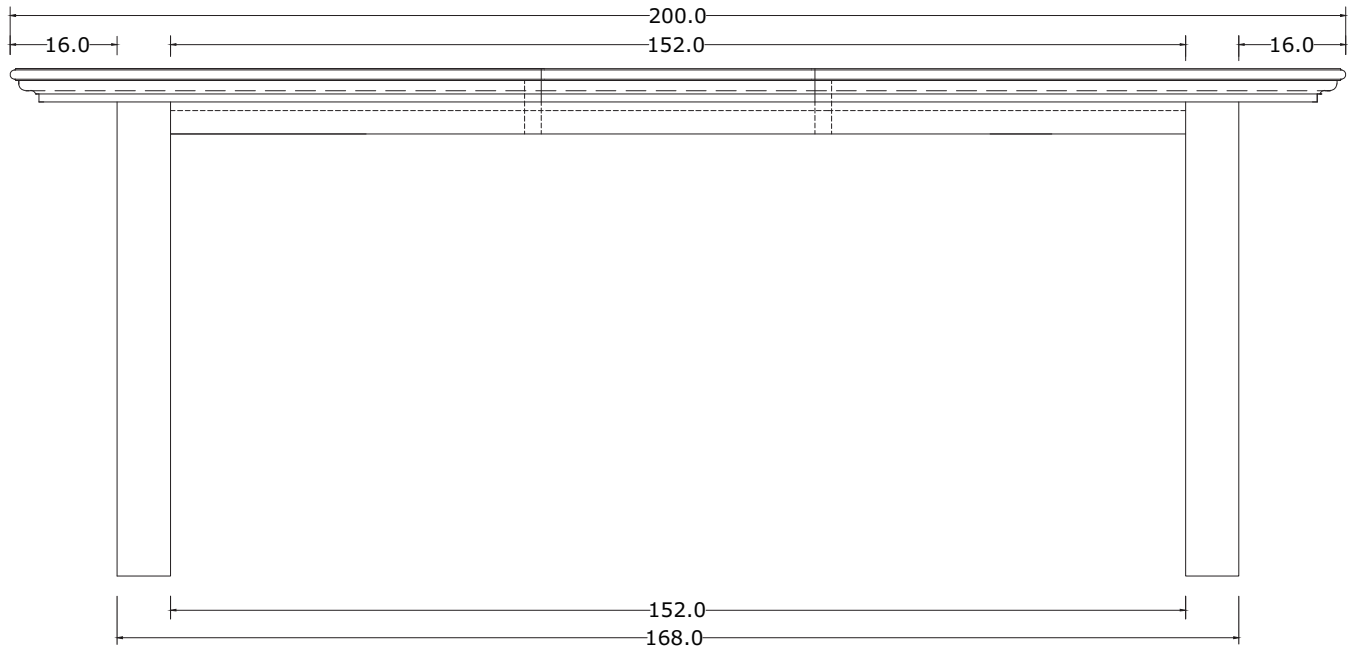

Technical Drawing

T766 | Halifax Extension Table

160cm x 90cm x 76cm (ext. 40cm)

NOVA
SOLO

PERSPECTIVE

FRONT VIEW

TOP VIEW

DETAIL EXTENSION BOTTOM VIEW

SIDE VIEW

DETAIL PROFIL

DETAIL EXTENSION FRONT VIEW

SECTION A

SECTION B

BOTTOM VIEW