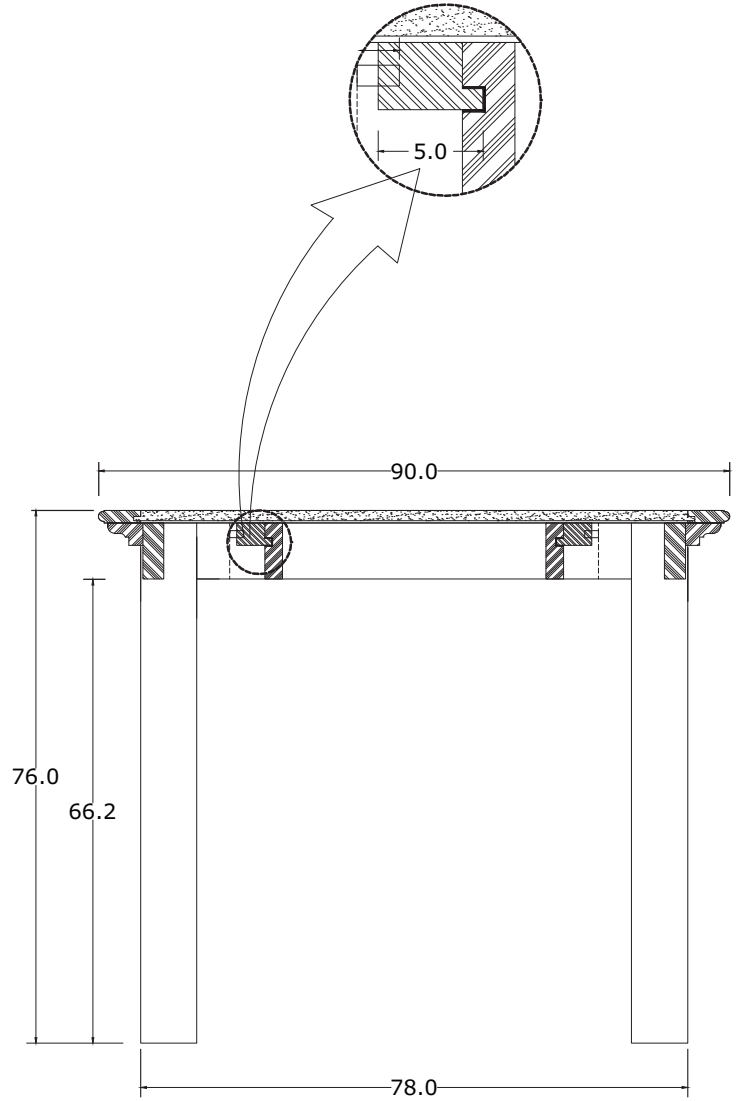

Technical Drawing

T766 | Halifax Extension Table

160cm x 90cm x 76cm (ext. 40cm)

NOVA
SOLO

PERSPECTIVE

FRONT VIEW

TOP VIEW

DETAIL EXTENSION BOTTOM VIEW

SIDE VIEW

DETAIL PROFIL

DETAIL EXTENSION FRONT VIEW

SECTION A

SECTION B

BOTTOM VIEW