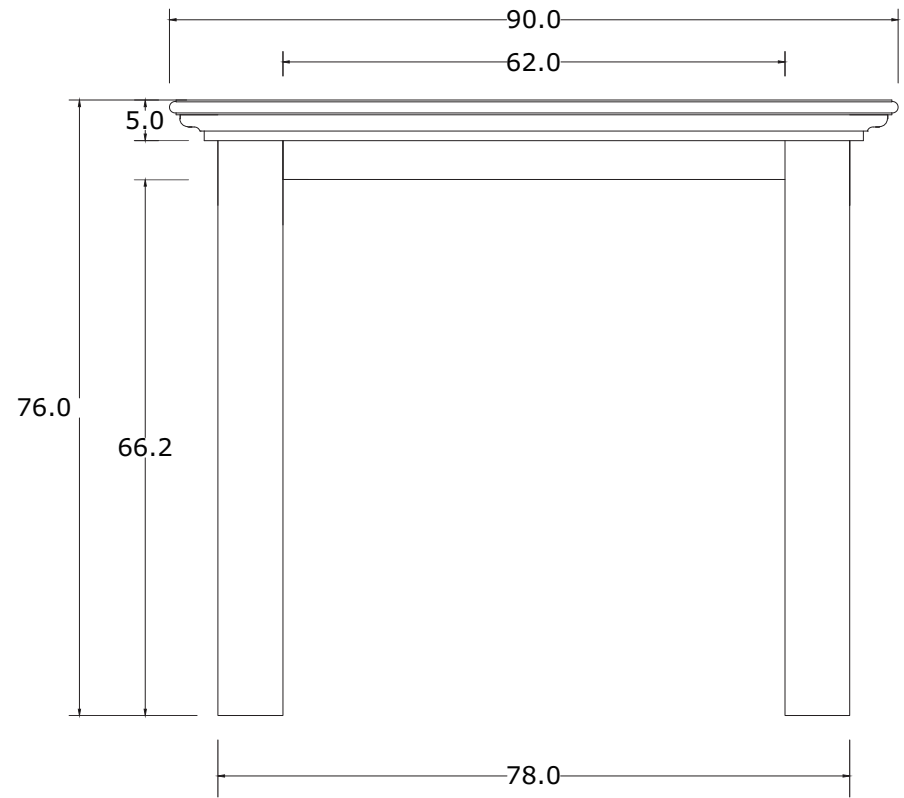

Technical Drawing

T766 | Halifax Extension Table

160cm x 90cm x 76cm (ext. 40cm)

NOVA
SOLO

PERSPECTIVE

FRONT VIEW

TOP VIEW

DETAIL EXTENSION BOTTOM VIEW

SIDE VIEW

DETAIL PROFIL

DETAIL EXTENSION FRONT VIEW

SECTION A

SECTION B

BOTTOM VIEW