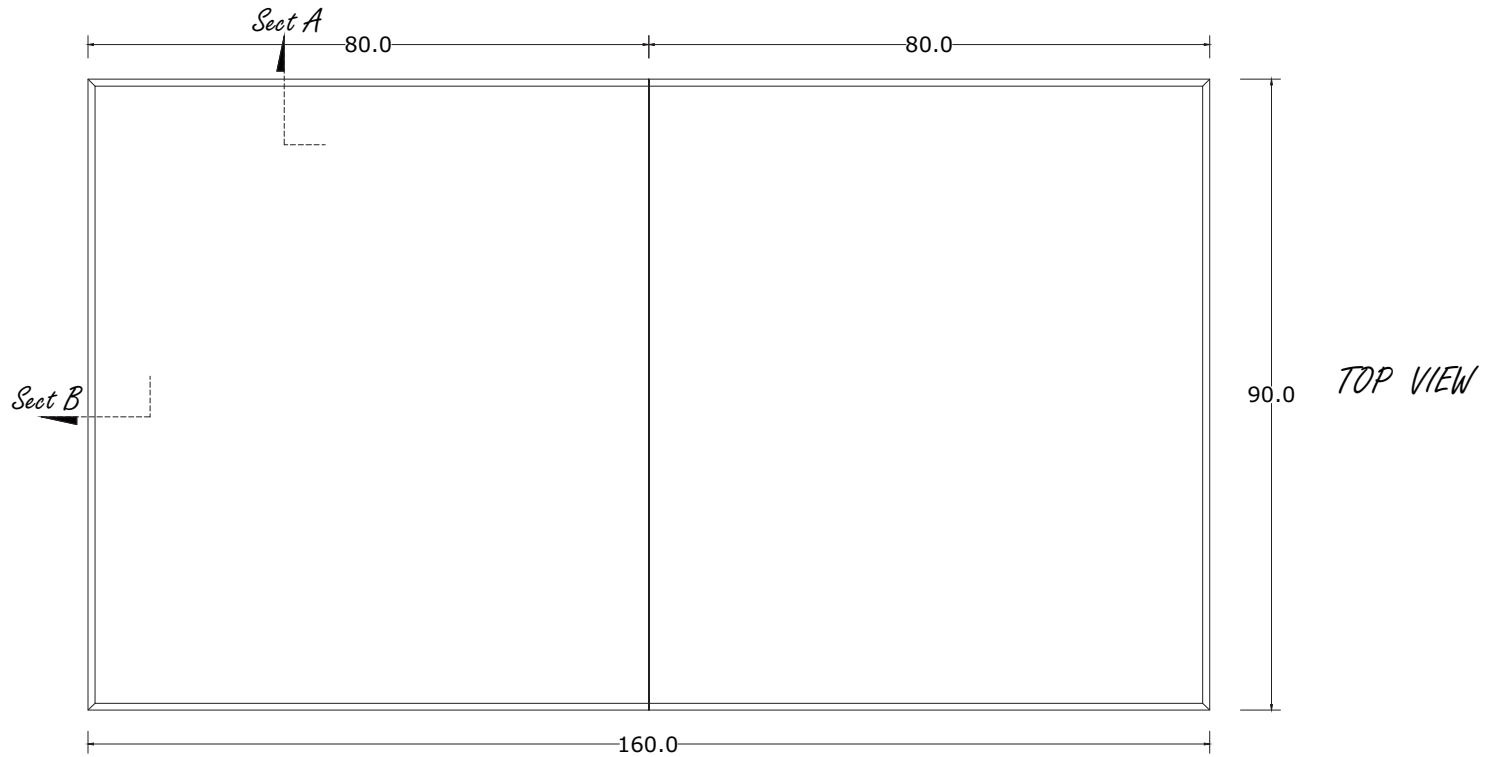

Technical Drawing

T766 | Halifax Extension Table

160cm x 90cm x 76cm (ext. 40cm)

NOVA
SOLO

PERSPECTIVE

FRONT VIEW

TOP VIEW

DETAIL EXTENSION BOTTOM VIEW

SIDE VIEW

DETAIL PROFIL

DETAIL EXTENSION FRONT VIEW

SECTION A

SECTION B

BOTTOM VIEW