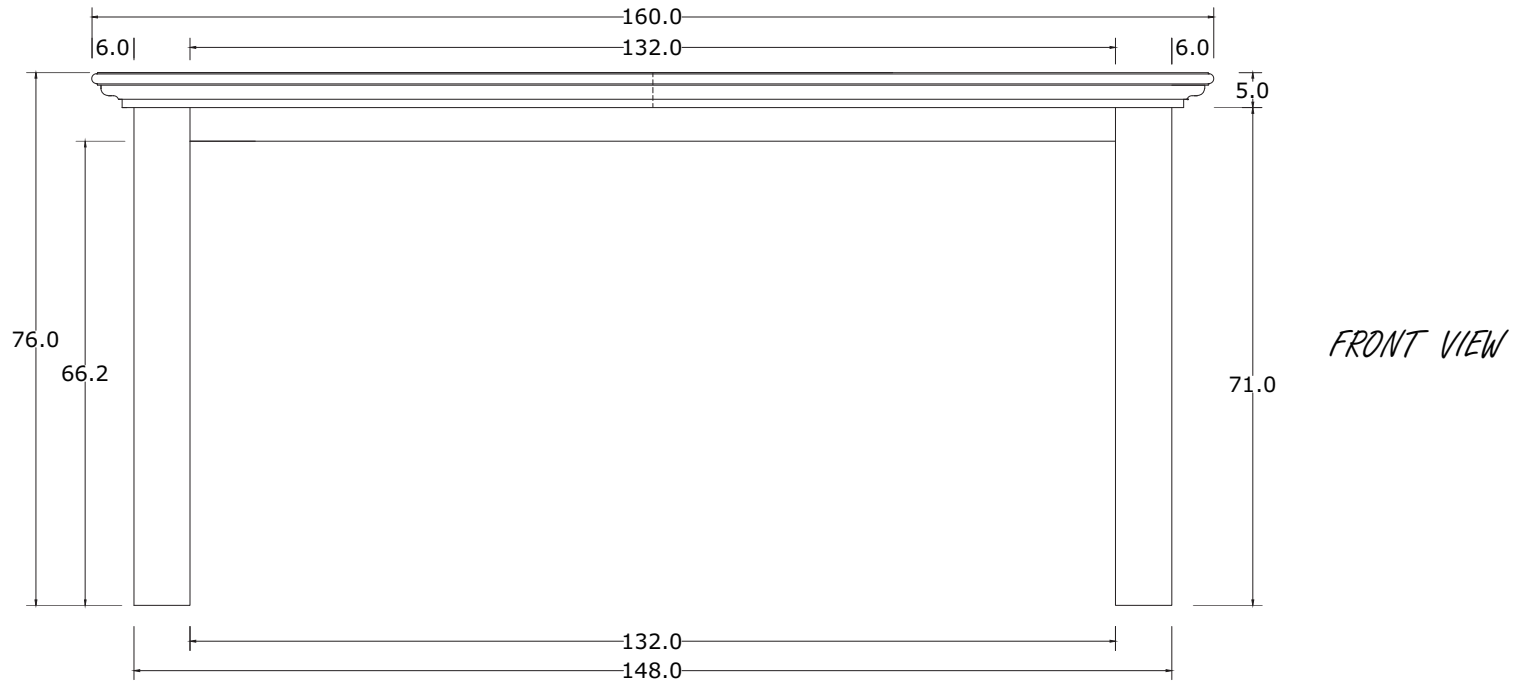

Technical Drawing

T766 | Halifax Extension Table

160cm x 90cm x 76cm (ext. 40cm)

NOVA
SOLO

PERSPECTIVE

FRONT VIEW

TOP VIEW

DETAIL EXTENSION BOTTOM VIEW

SIDE VIEW

DETAIL PROFIL

DETAIL EXTENSION FRONT VIEW

SECTION A

SECTION B

BOTTOM VIEW