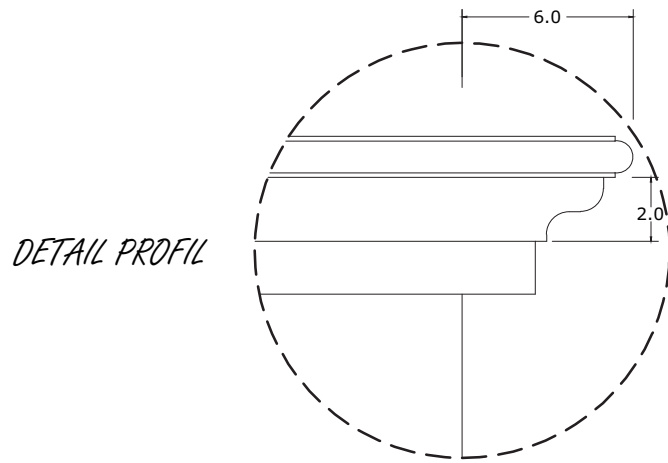

Technical Drawing

T766 | Halifax Extension Table

160cm x 90cm x 76cm (ext. 40cm)

NOVA
SOLO

PERSPECTIVE

FRONT VIEW

TOP VIEW

DETAIL EXTENSION BOTTOM VIEW

SIDE VIEW

DETAIL PROFIL

DETAIL EXTENSION FRONT VIEW

SECTION A

SECTION B

BOTTOM VIEW