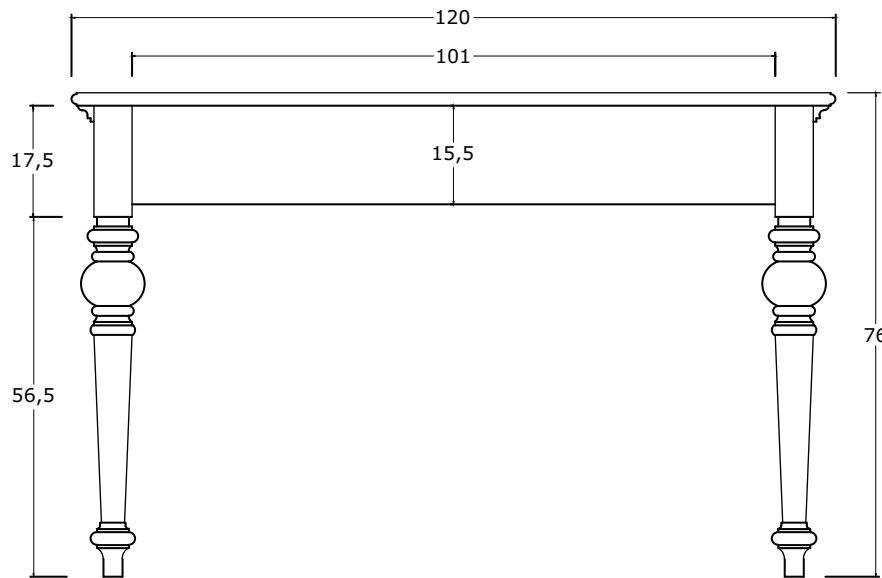

Technical Drawing

T773 | Provence Writing Desk
76cm x 120cm x 70cm

NOVA SOLO

PERSPECTIVE

FRONT

SIDE

BACK

TOP

DRAWER

FRONT

BACK