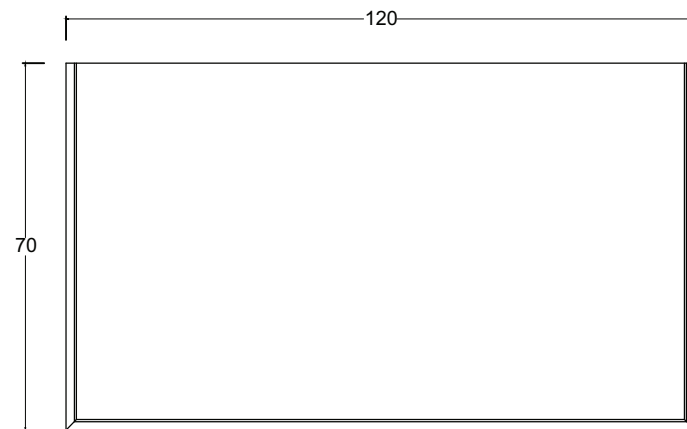

Technical Drawing

T773 | Provence Writing Desk
76cm x 120cm x 70cm

NOVA SOLO

PERSPECTIVE

FRONT

SIDE

BACK

TOP