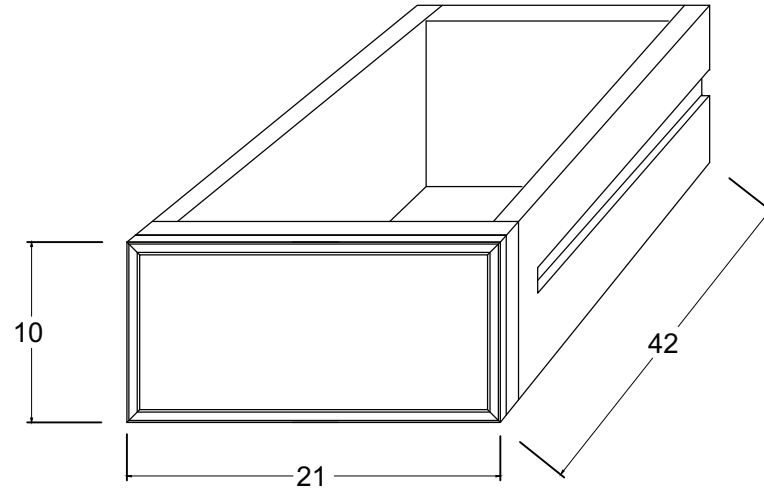

Technical Drawing

T773 | Provence Writing Desk
76cm x 120cm x 70cm

NOVA SOLO

PERSPECTIVE

FRONT

SIDE

BACK

TOP

DRAWER

FRONT

BACK