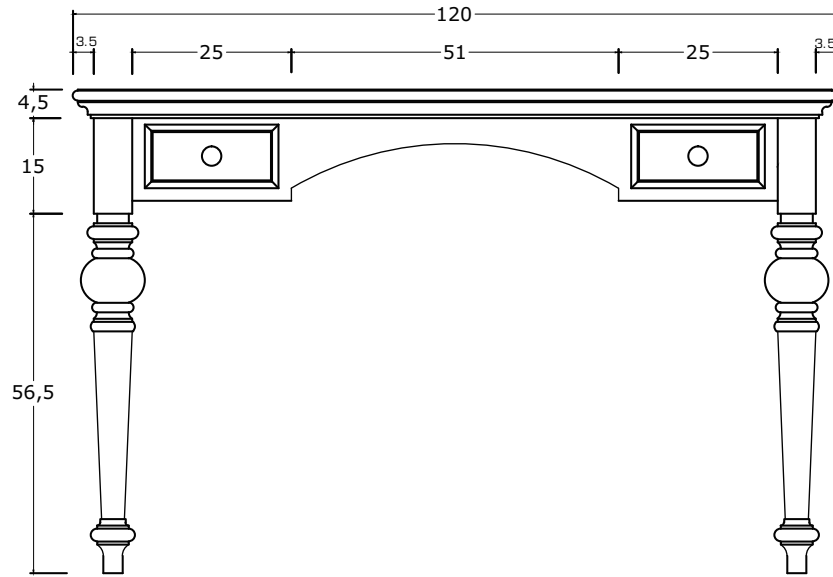

Technical Drawing

T773 | Provence Writing Desk
76cm x 120cm x 70cm

NOVA SOLO

PERSPECTIVE

FRONT

SIDE

BACK

TOP

DRAWER

FRONT

BACK