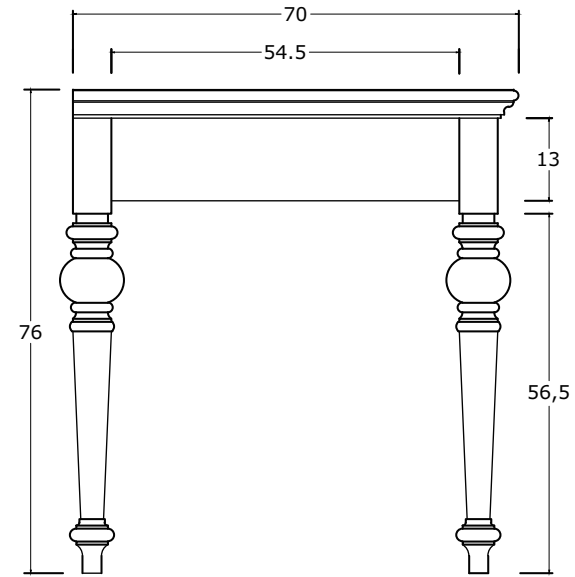

Technical Drawing

T773 | Provence Writing Desk
76cm x 120cm x 70cm

NOVA SOLO

PERSPECTIVE

FRONT

SIDE

BACK

TOP

DRAWER

FRONT

BACK