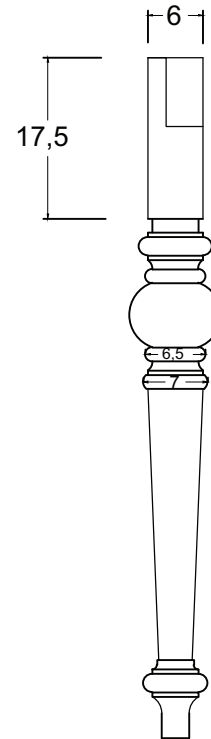

Technical Drawing

T773 | Provence Writing Desk
76cm x 120cm x 70cm

NOVA SOLO

PERSPECTIVE

FRONT

SIDE

BACK

TOP

DRAWER

FRONT

BACK