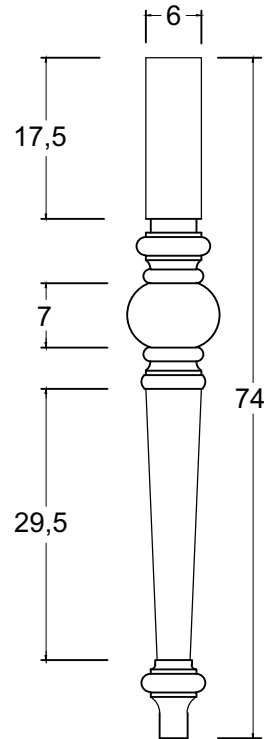

Technical Drawing

T773 | Provence Writing Desk
76cm x 120cm x 70cm

NOVA SOLO

PERSPECTIVE

FRONT

SIDE

BACK

TOP

DRAWER

FRONT

BACK