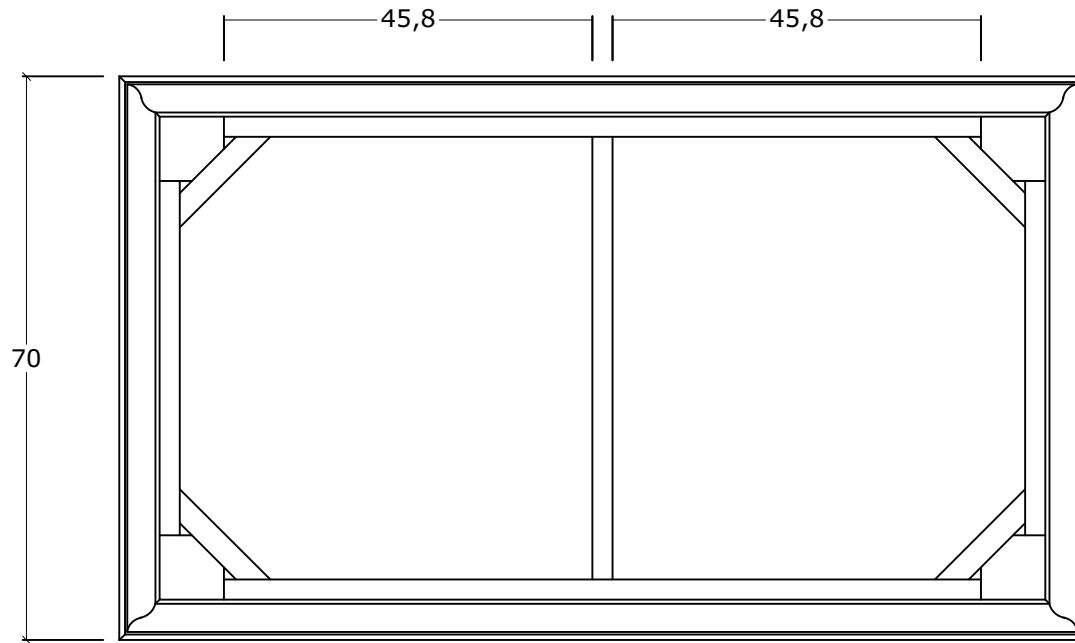

# Technical Drawing

T775 | Provence Rectangular Coffee Table

50cm x 120cm x 70cm

NOVA SOLO

**PERSPECTIVE**

*TOP VIEW*

*FRONT VIEW*

*BOTTOM VIEW*

*SIDE VIEW*

*DETAIL LEG*