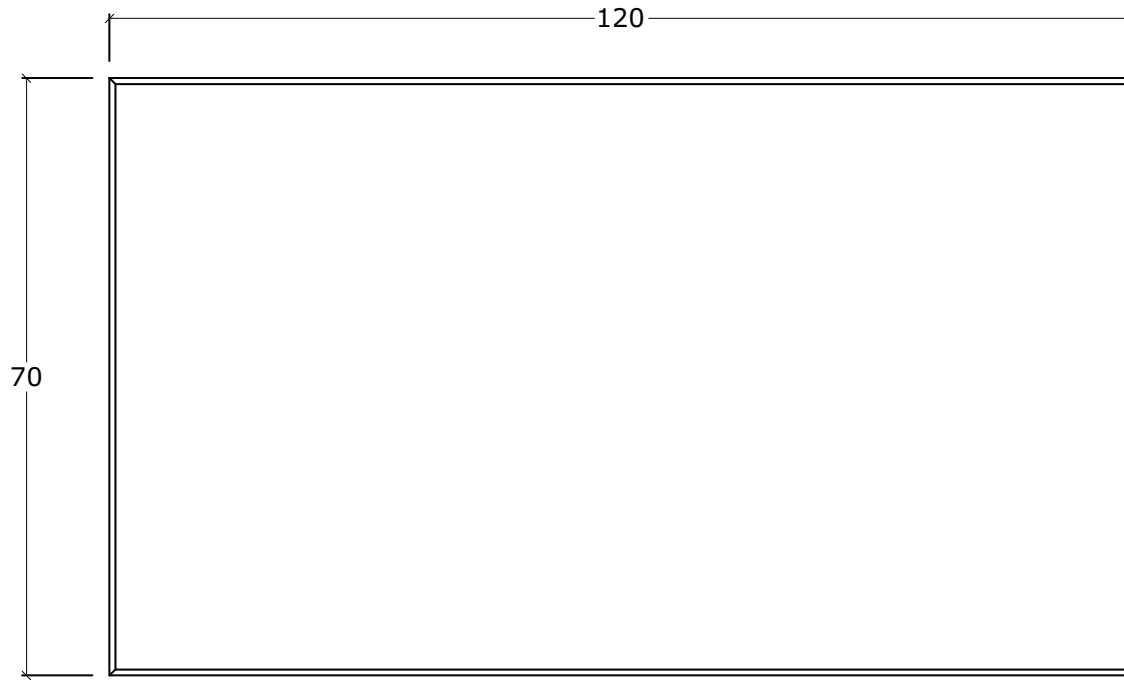

# Technical Drawing

T775 | Provence Rectangular Coffee Table

50cm x 120cm x 70cm

NOVA SOLO

**PERSPECTIVE**

*TOP VIEW*

*FRONT VIEW*

*BOTTOM VIEW*

*SIDE VIEW*

*DETAIL LEG*