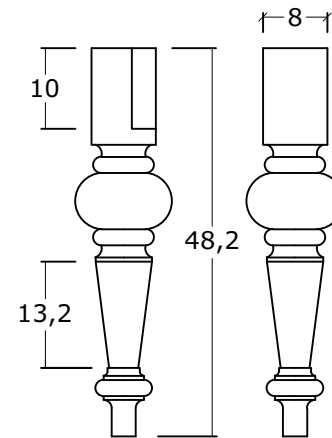

# Technical Drawing

T775 | Provence Rectangular Coffee Table

50cm x 120cm x 70cm

NOVA SOLO

**PERSPECTIVE**

*TOP VIEW*

*FRONT VIEW*

*BOTTOM VIEW*

*SIDE VIEW*

*DETAIL LEG*