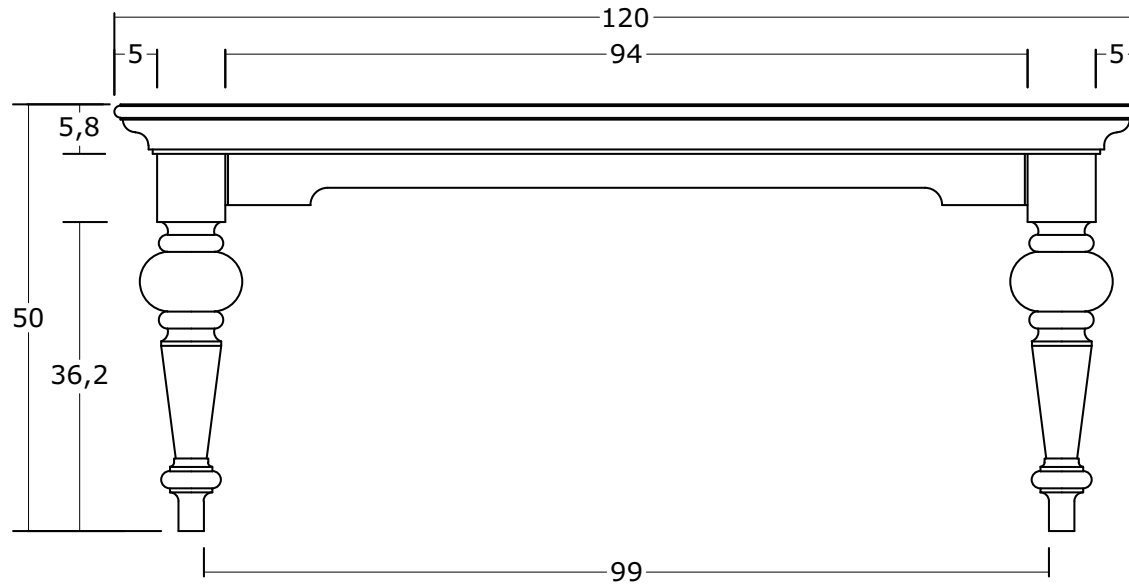

# Technical Drawing

T775 | Provence Rectangular Coffee Table

50cm x 120cm x 70cm

NOVA SOLO

**PERSPECTIVE**

*TOP VIEW*

*FRONT VIEW*

*BOTTOM VIEW*

*SIDE VIEW*

*DETAIL LEG*