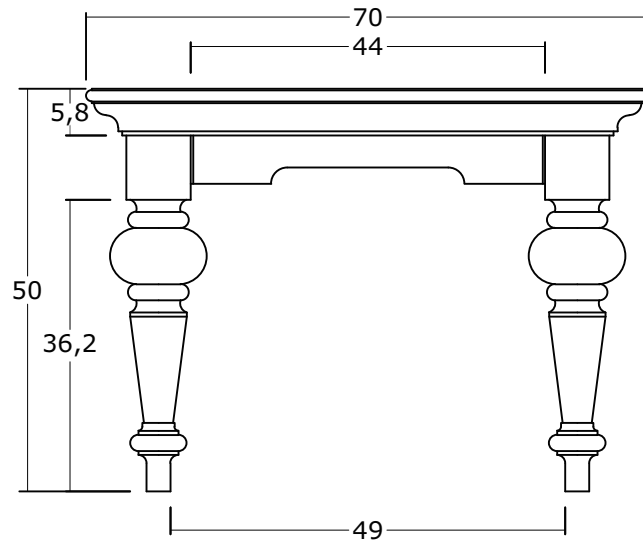

# Technical Drawing

T775 | Provence Rectangular Coffee Table

50cm x 120cm x 70cm

NOVA SOLO

**PERSPECTIVE**

*TOP VIEW*

*FRONT VIEW*

*BOTTOM VIEW*

*SIDE VIEW*

*DETAIL LEG*