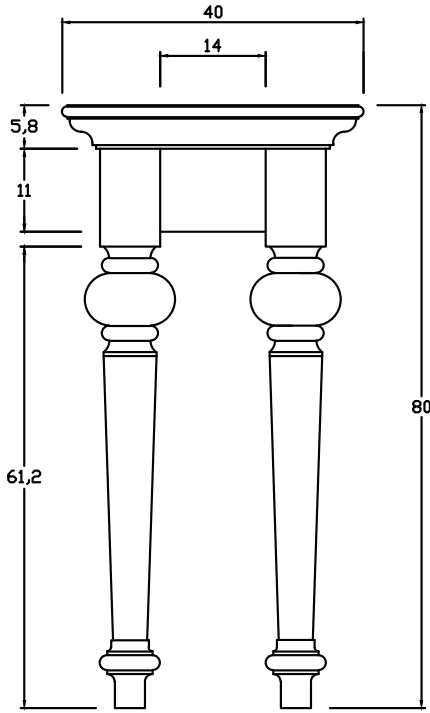

Technical Drawing

T776

Provence Console Table

80cm x 140cm x 40cm

NOVA 3070

PERSPECTIVE

FRONT VIEW

TOP VIEW

SIDE VIEW

DRAWER

BACK VIEW