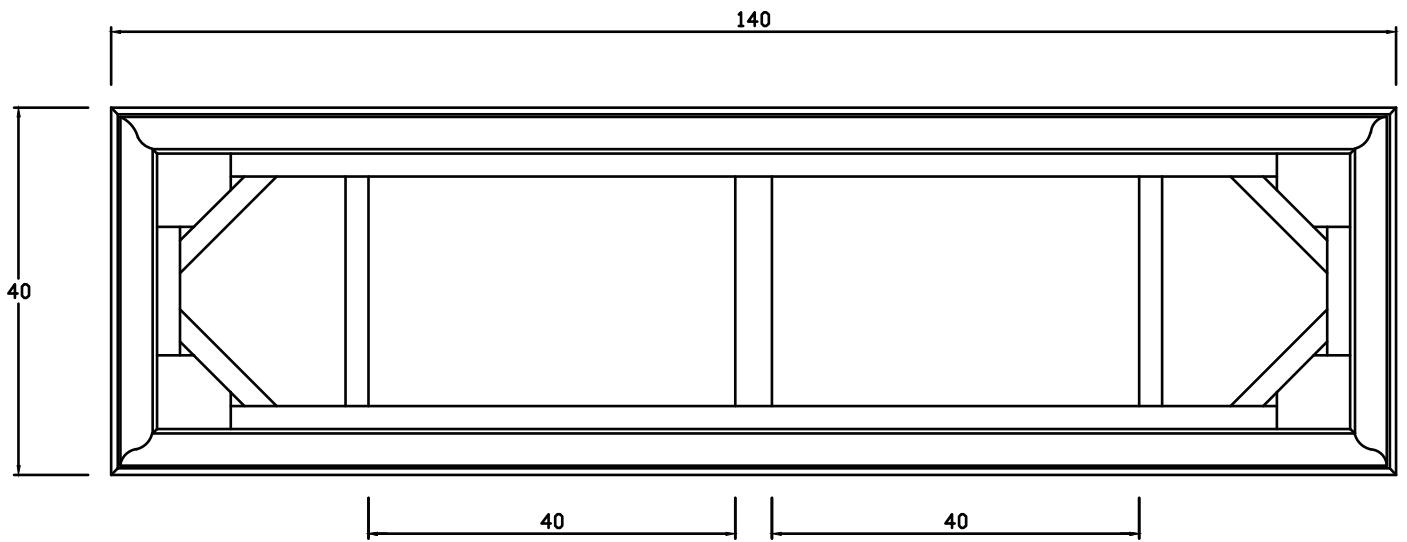

Technical Drawing

T776

Provence Console Table

80cm x 140cm x 40cm

NOVA 3070

PERSPECTIVE

FRONT VIEW

TOP VIEW

SIDE VIEW

DRAWER

BACK VIEW