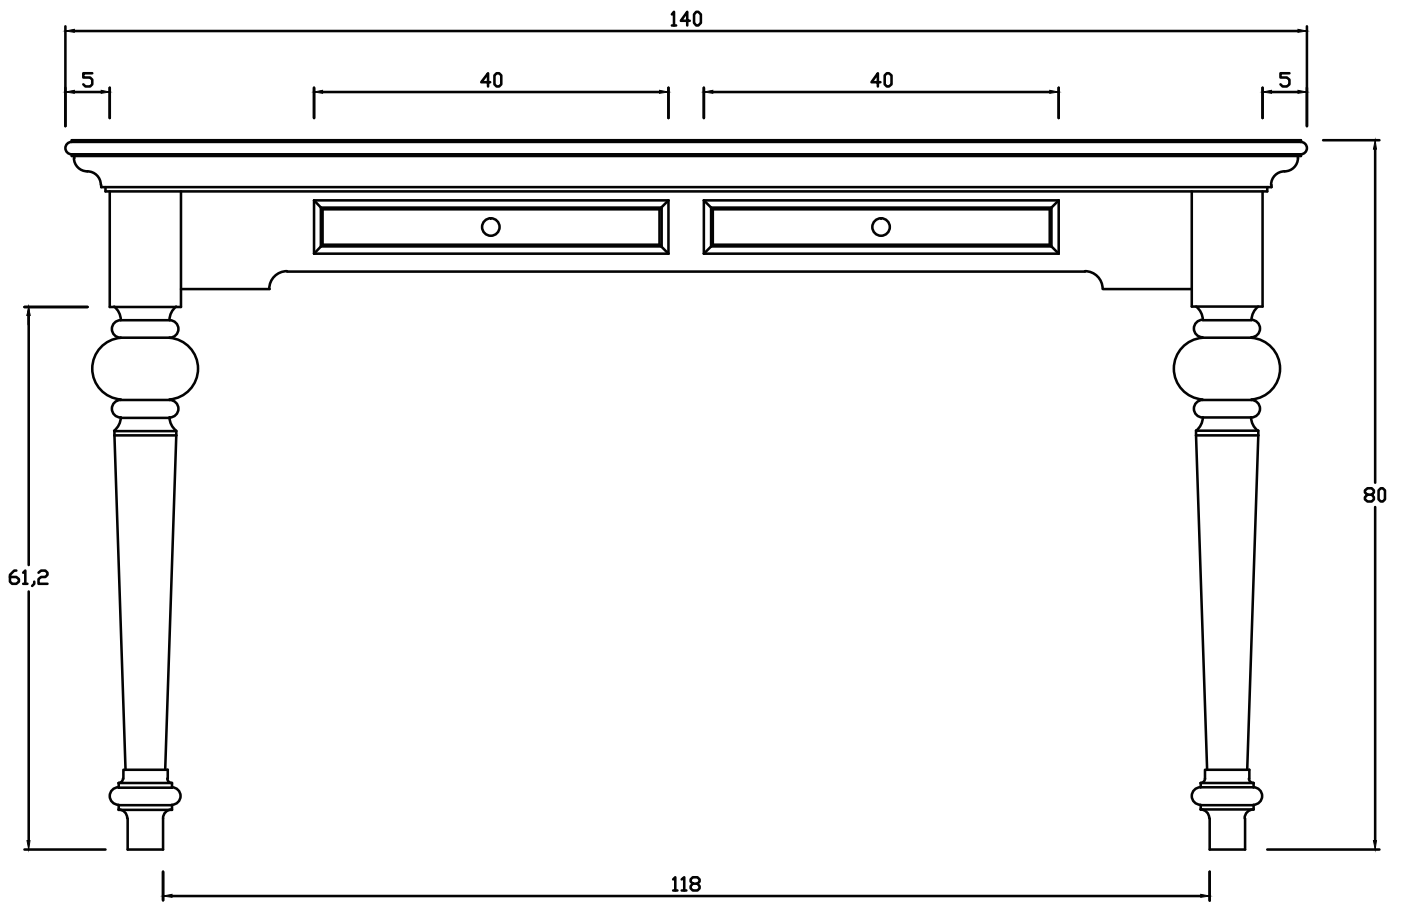

Technical Drawing

T776

Provence Console Table

80cm x 140cm x 40cm

NOVA 3070

PERSPECTIVE

FRONT VIEW

TOP VIEW

SIDE VIEW

DRAWER

BACK VIEW