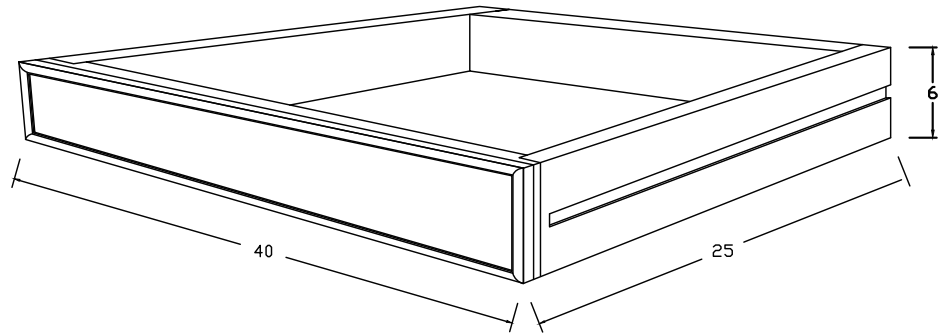

Technical Drawing

T776

Provence Console Table

80cm x 140cm x 40cm

NOVA 3070

PERSPECTIVE

FRONT VIEW

TOP VIEW

SIDE VIEW

DRAWER

BACK VIEW